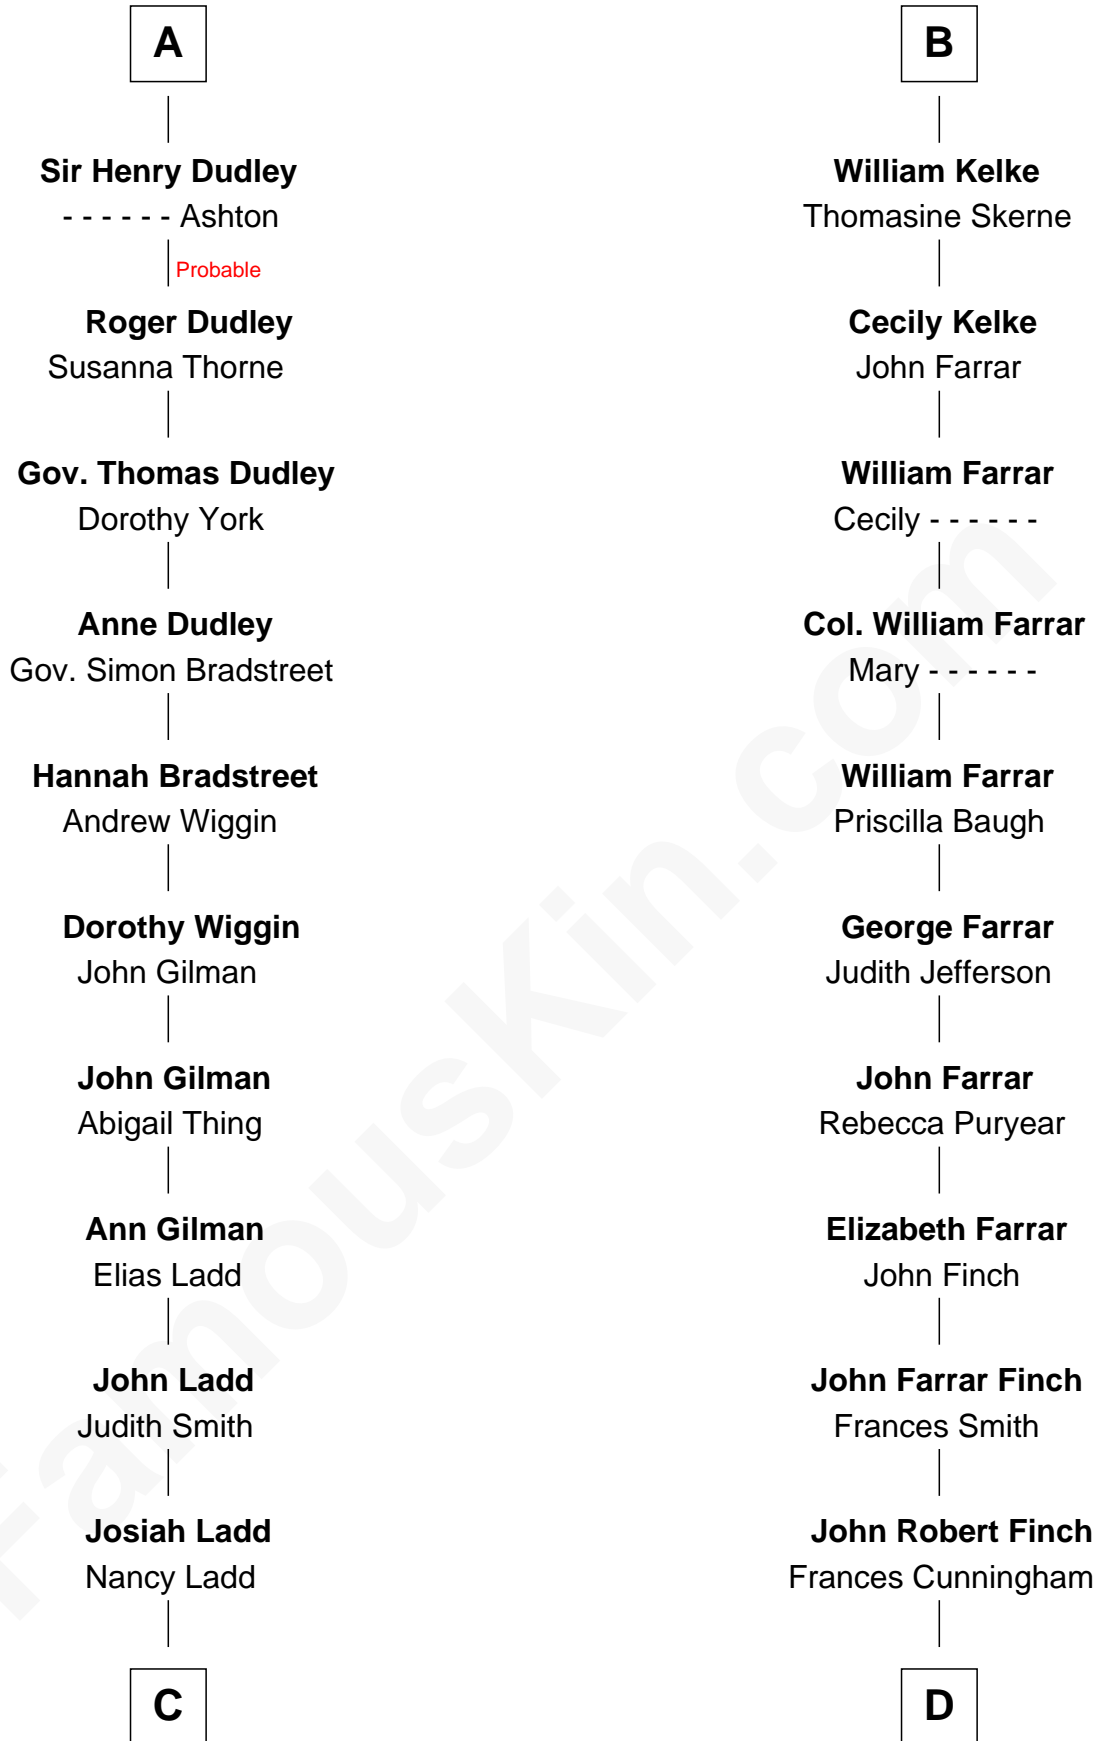

FamousKin.com Relationship Chart of

Alan Ladd
Movie Actor

19th cousin 1 time removed of

Harper Lee

Author of To Kill a Mockingbird

C

Alvaro Ladd
Nancy Shotwell

Oscar F. Ladd
Julia Henrietta Meigs