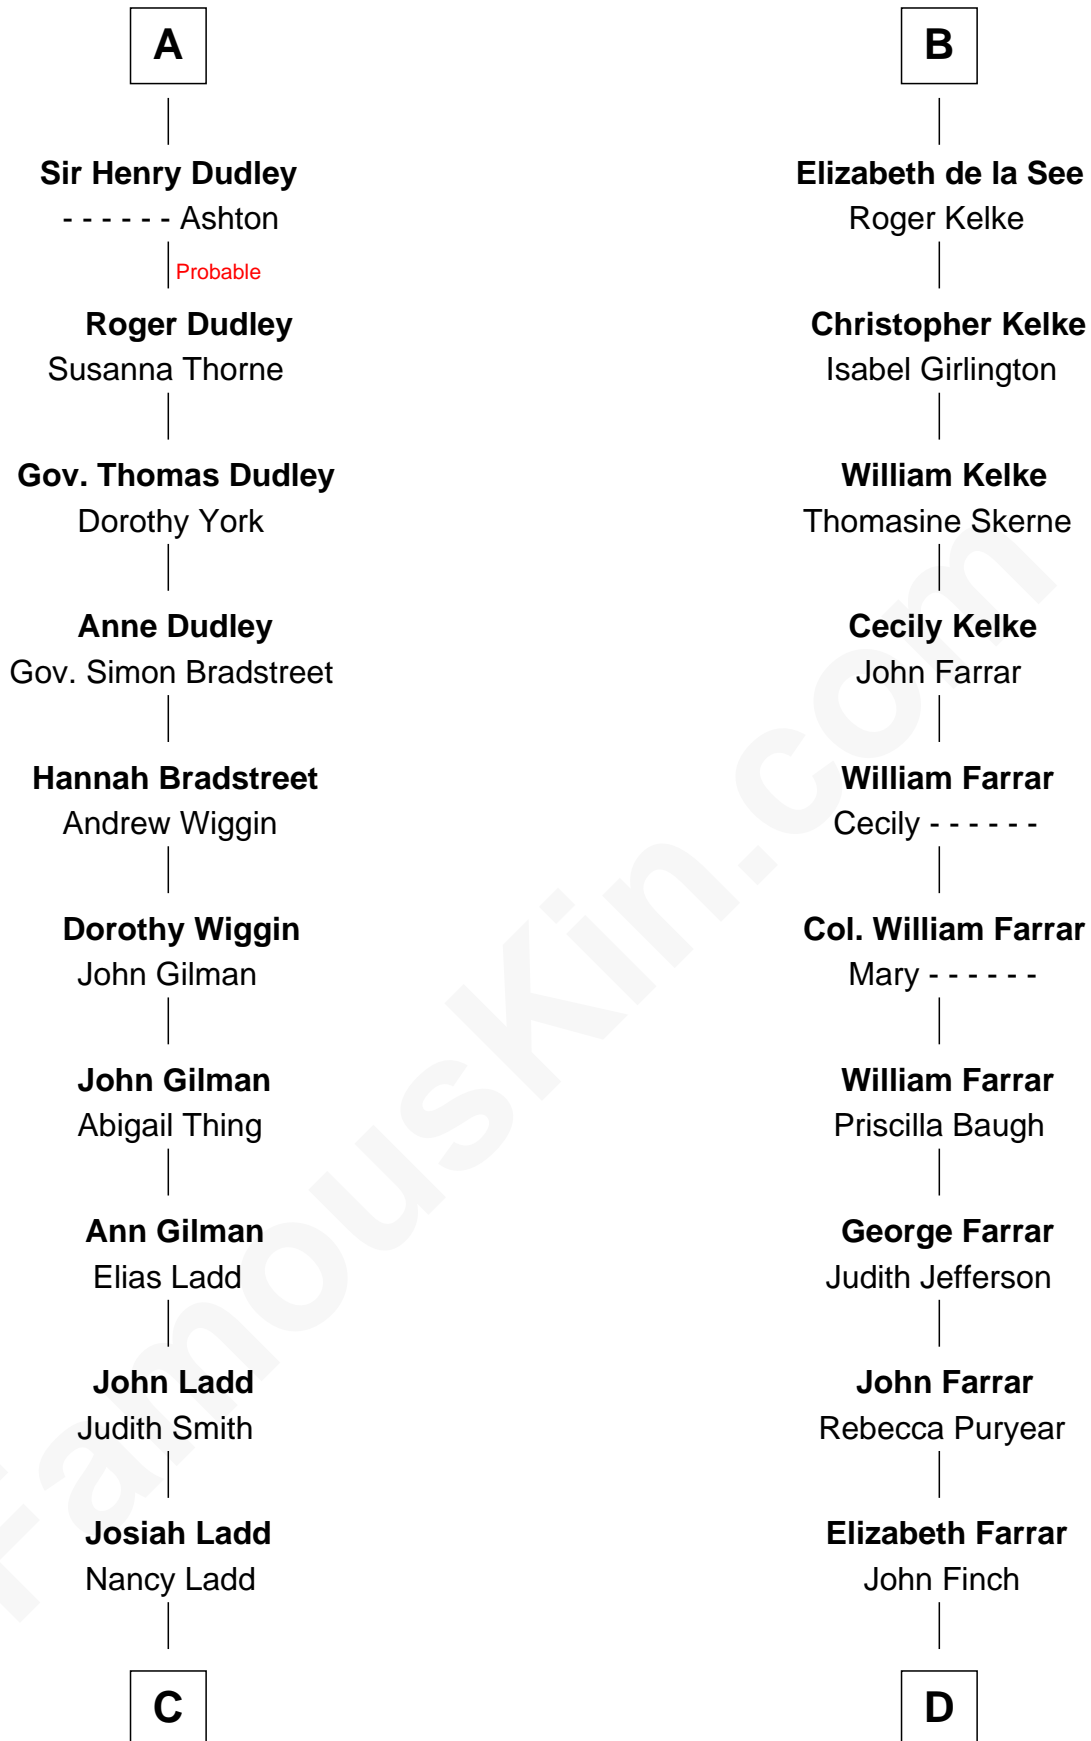

FamousKin.com Relationship Chart of

Alan Ladd
Movie Actor

20th cousin 1 time removed of

Harper Lee

Author of To Kill a Mockingbird

Eudo la Zouche
Milicent de Cantilupe

Eve la Zouche
Sir Maurice de Berkeley

Thomas de Berkeley
Katherine de Clyvedon

Sir John Berkeley
Elizabeth Betteshorne

Elizabeth Berkeley
Sir John Sutton

Sir Edmund Sutton
Joyce Tiptoft

Sir Edward Sutton
Cecily Willoughby

Sir John Sutton
Cecily Grey

A

Sir William la Zouche
Maud Lovel

Milicent la Zouche
Sir William Deincourt

Margaret Deincourt
Sir Robert de Tibetot

Elizabeth de Tibetot
Sir Philip le Despencer

Margery Despencer
Sir Roger Wentworth

Sir Philip Wentworth
Mary Clifford

Elizabeth Wentworth
Sir Martin de la See

B

C

Alvaro Ladd
Nancy Shotwell