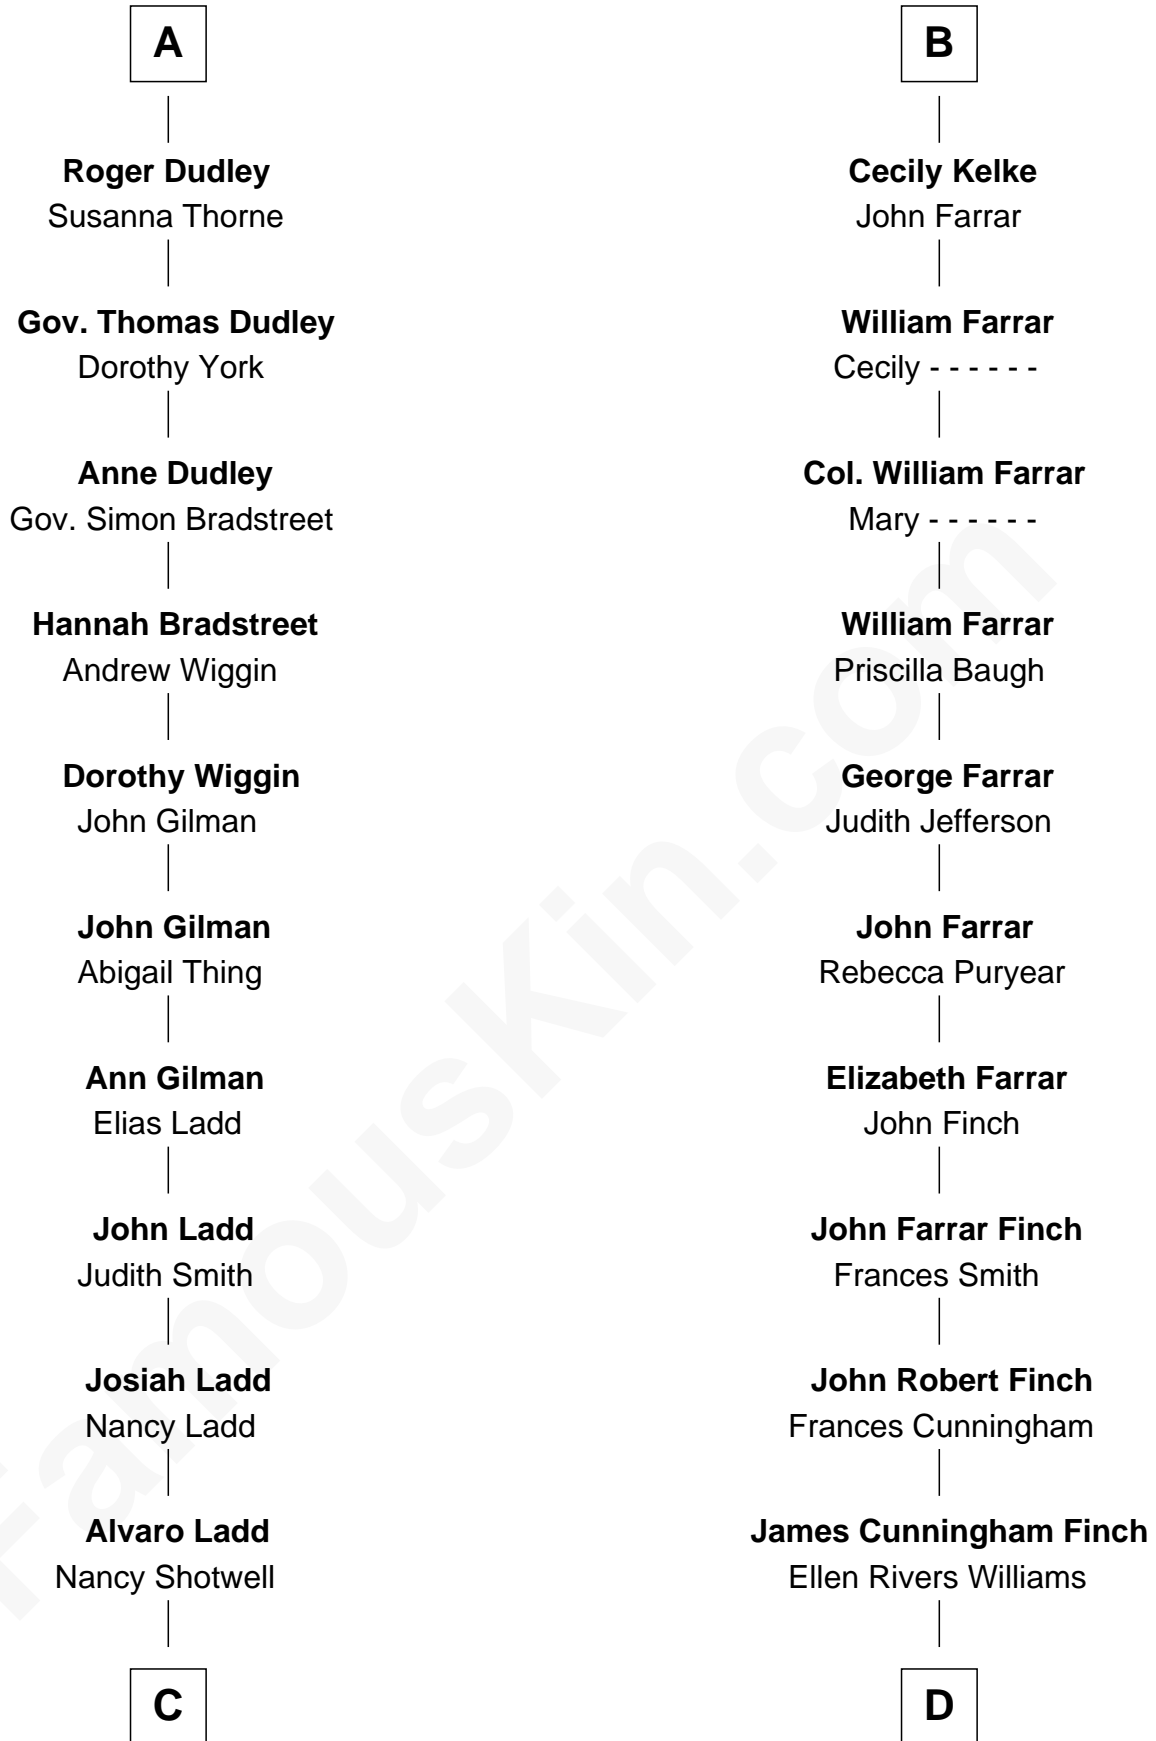

FamousKin.com Relationship Chart of

Alan Ladd
Movie Actor

18th cousin 1 time removed of

Harper Lee

Author of To Kill a Mockingbird

Sir Philip le Despencer

Elizabeth - - - - -

Alice le Despenser

Cecily Willoughby

Sir John Sutton

Cecily Grey

Sir Henry Dudley

- - - - - Ashton

Probable

A

Sir Philip le Despencer

Elizabeth de Tibetot

Margery Despencer

Sir Roger Wentworth

Sir Philip Wentworth

Mary Clifford

Elizabeth Wentworth

Sir Martin de la See

Elizabeth de la See

Roger Kelke

Christopher Kelke

Isabel Girlington

William Kelke

Thomasine Skerne

B

C

Oscar F. Ladd
Julia Henrietta Meigs