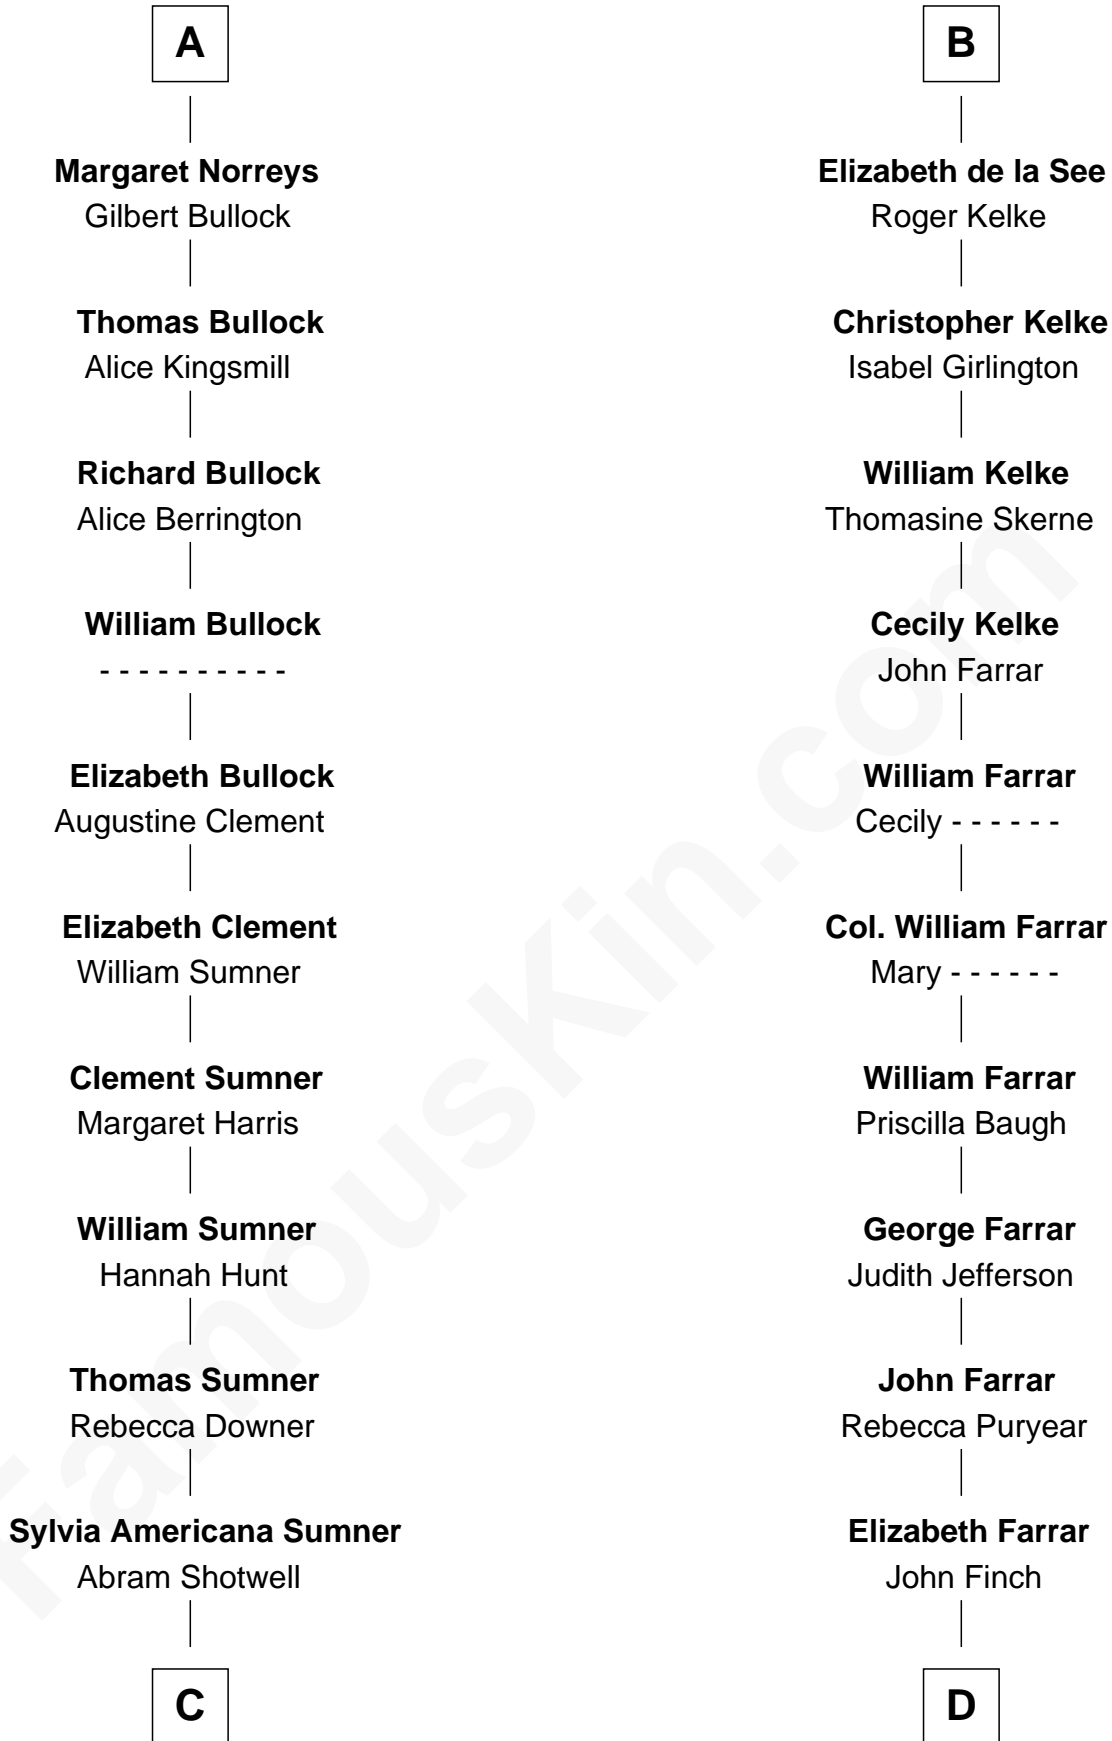

FamousKin.com Relationship Chart of

Alan Ladd
Movie Actor

20th cousin 1 time removed of

Harper Lee

Author of To Kill a Mockingbird

C

Nancy Shotwell

Alvaro Ladd

Oscar F. Ladd

Julia Henrietta Meigs

Alan Harwood Ladd

Selina Raleigh

Alan Ladd

Movie Actor

D

John Farrar Finch