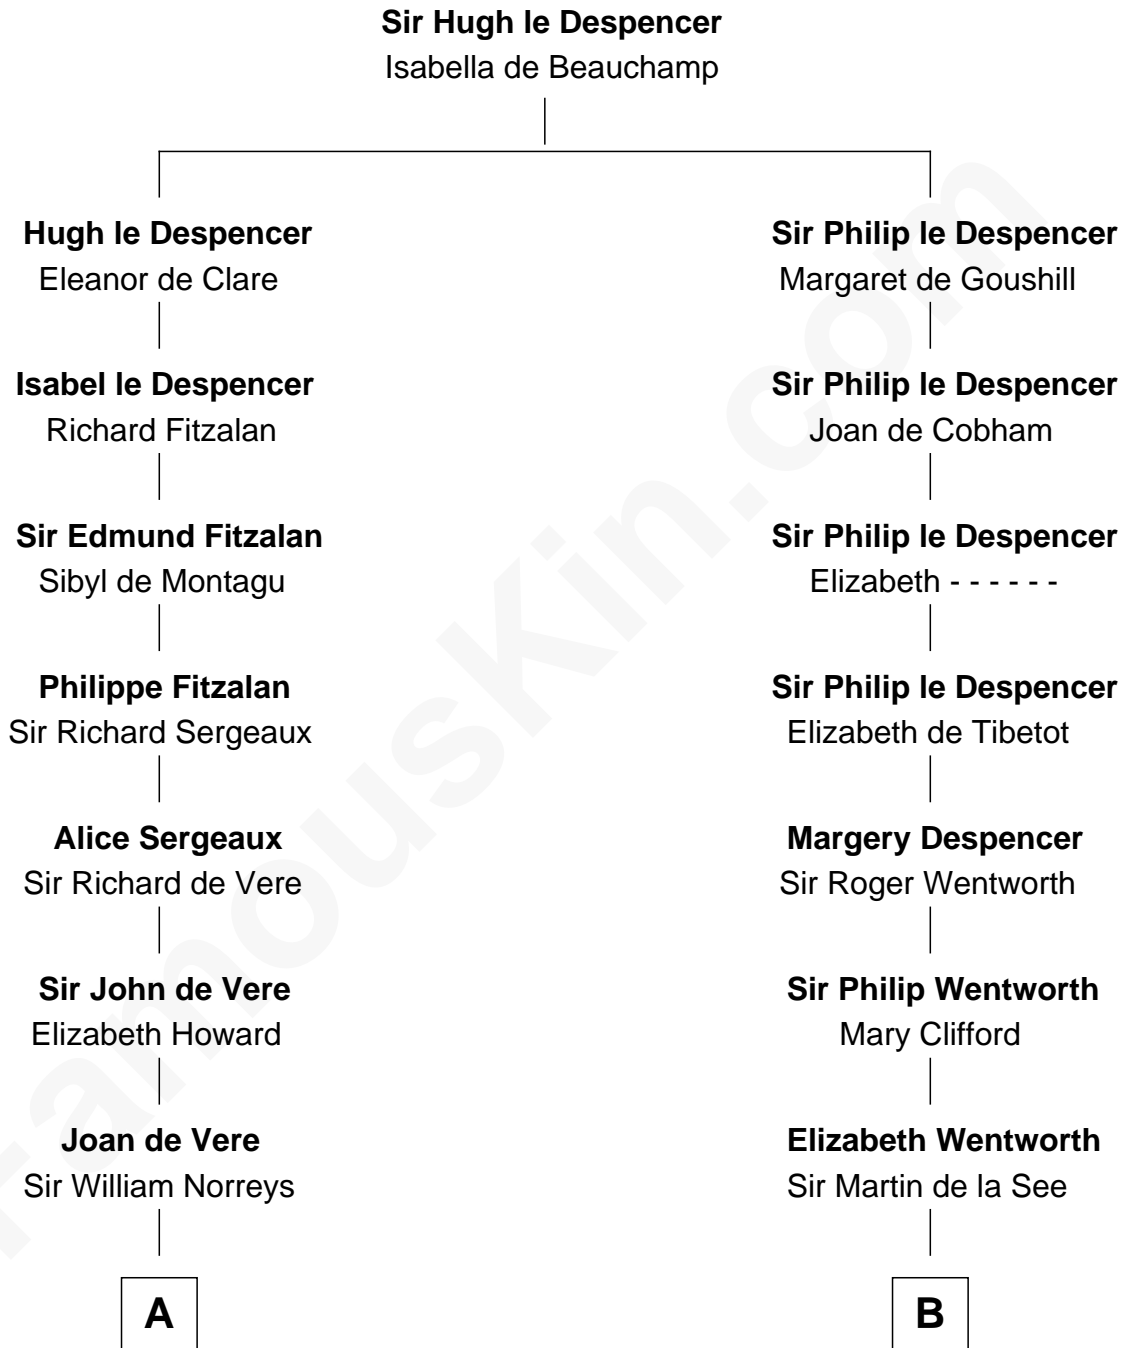

FamousKin.com Relationship Chart of

Alan Ladd
Movie Actor

20th cousin 1 time removed of

Harper Lee

Author of To Kill a Mockingbird

C

Nancy Shotwell

Alvaro Ladd

Oscar F. Ladd

Julia Henrietta Meigs

Alan Harwood Ladd

Selina Raleigh

Alan Ladd

Movie Actor

D

John Farrar Finch