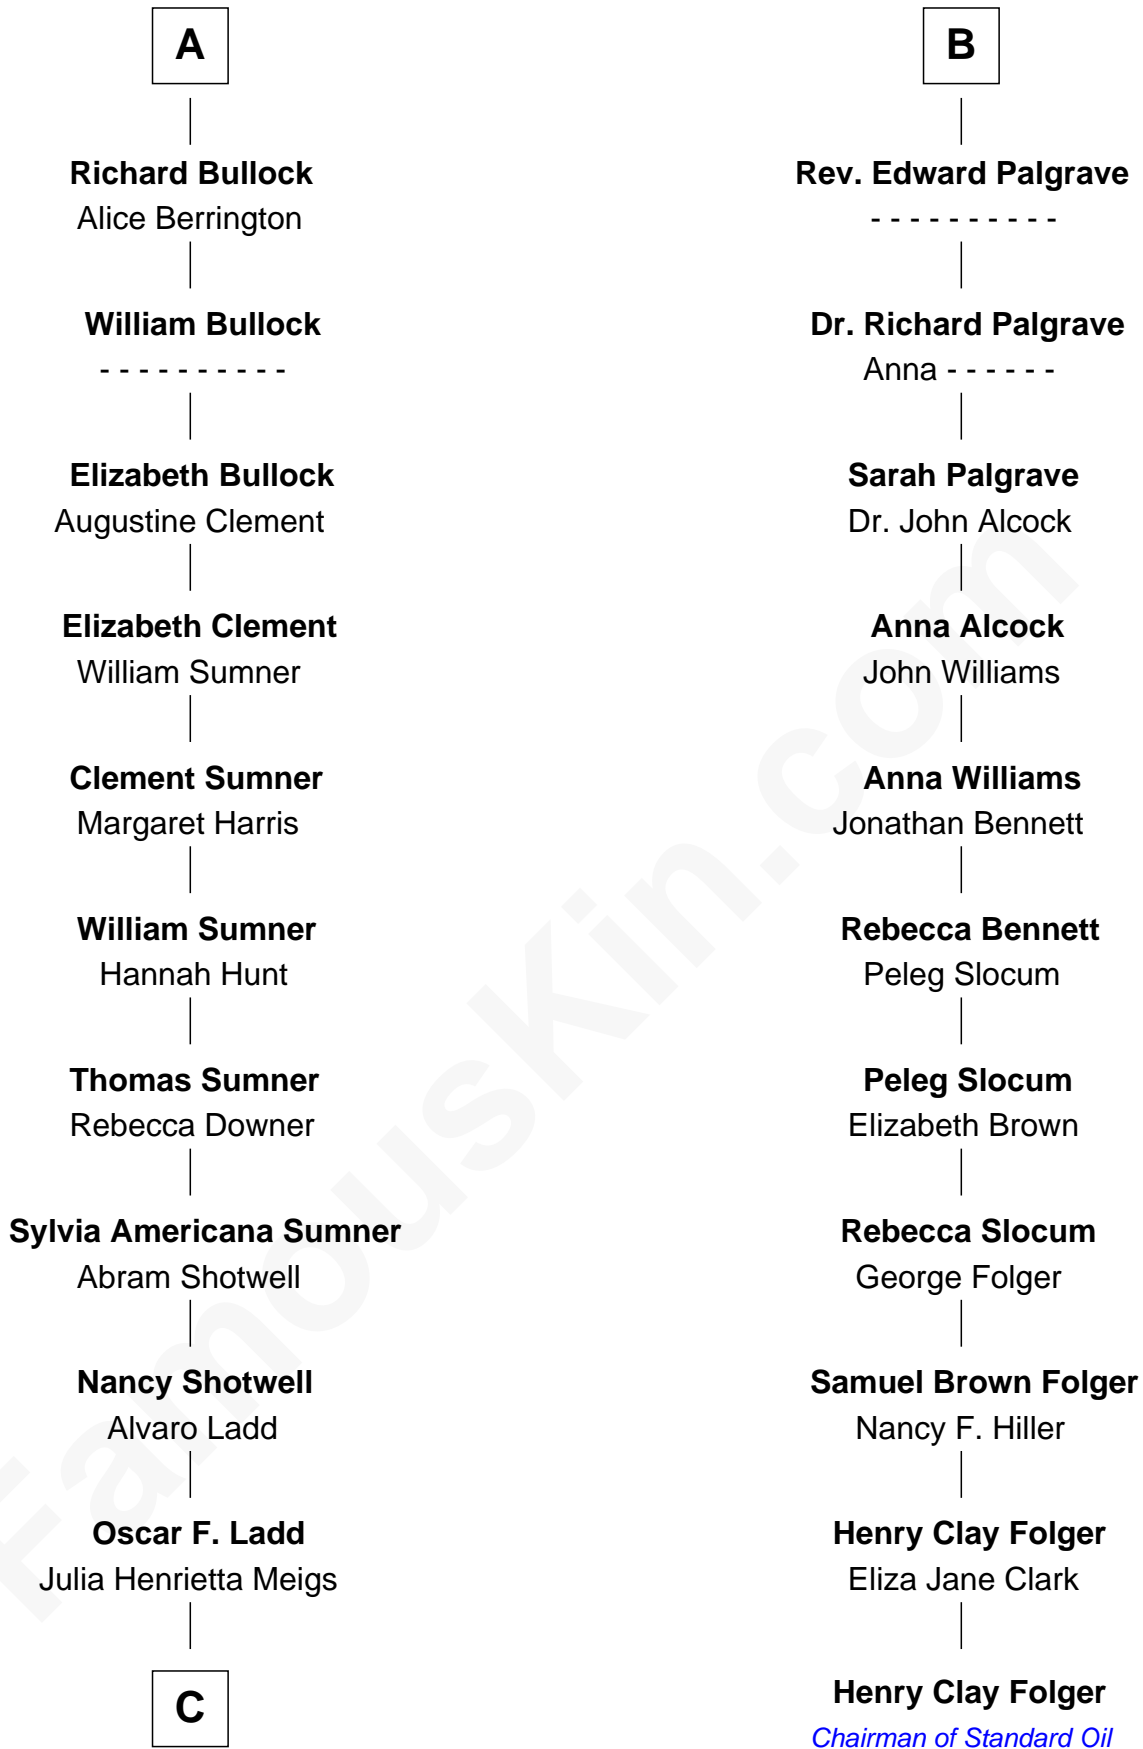

FamousKin.com Relationship Chart of

Alan Ladd
Movie Actor

17th cousin 1 time removed of

Henry Clay Folger

Founder of Folger Shakespeare Library and Chairman of Standard Oil

Richard Fitzalan

*with wife
Isabel le Despencer*

Sir Robert Goushill

Alice Sergeaux

Sir Richard de Vere

Elizabeth Goushill

Sir Robert Wingfield

Sir John de Vere

Elizabeth Howard

Elizabeth Wingfield

Sir William Brandon

Joan de Vere

Sir William Norreys

Eleanor Brandon

John Glemham

Margaret Norreys

Gilbert Bullock

Anne Glemham

Henry Palgrave

Thomas Bullock

Alice Kingsmill

Thomas Palgrave

Alice Gunton

A

B

C