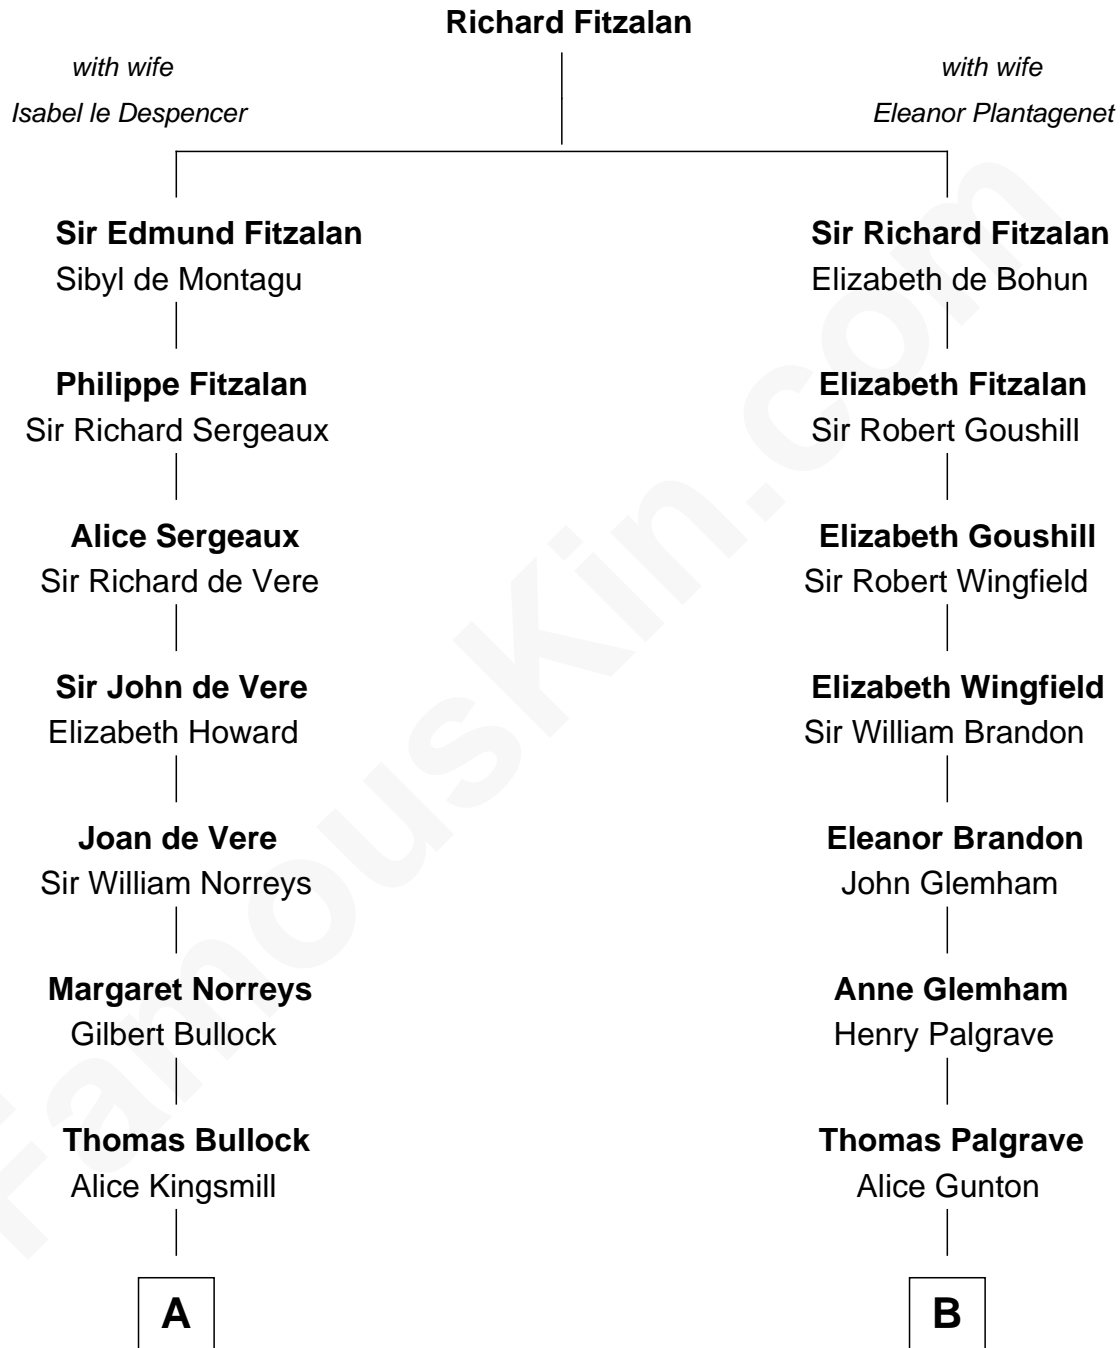

FamousKin.com Relationship Chart of

Alan Ladd
Movie Actor

16th cousin 2 times removed of

J. A. Folger

Founder of Folger Coffee Company

C

Alan Harwood Ladd

Selina Raleigh