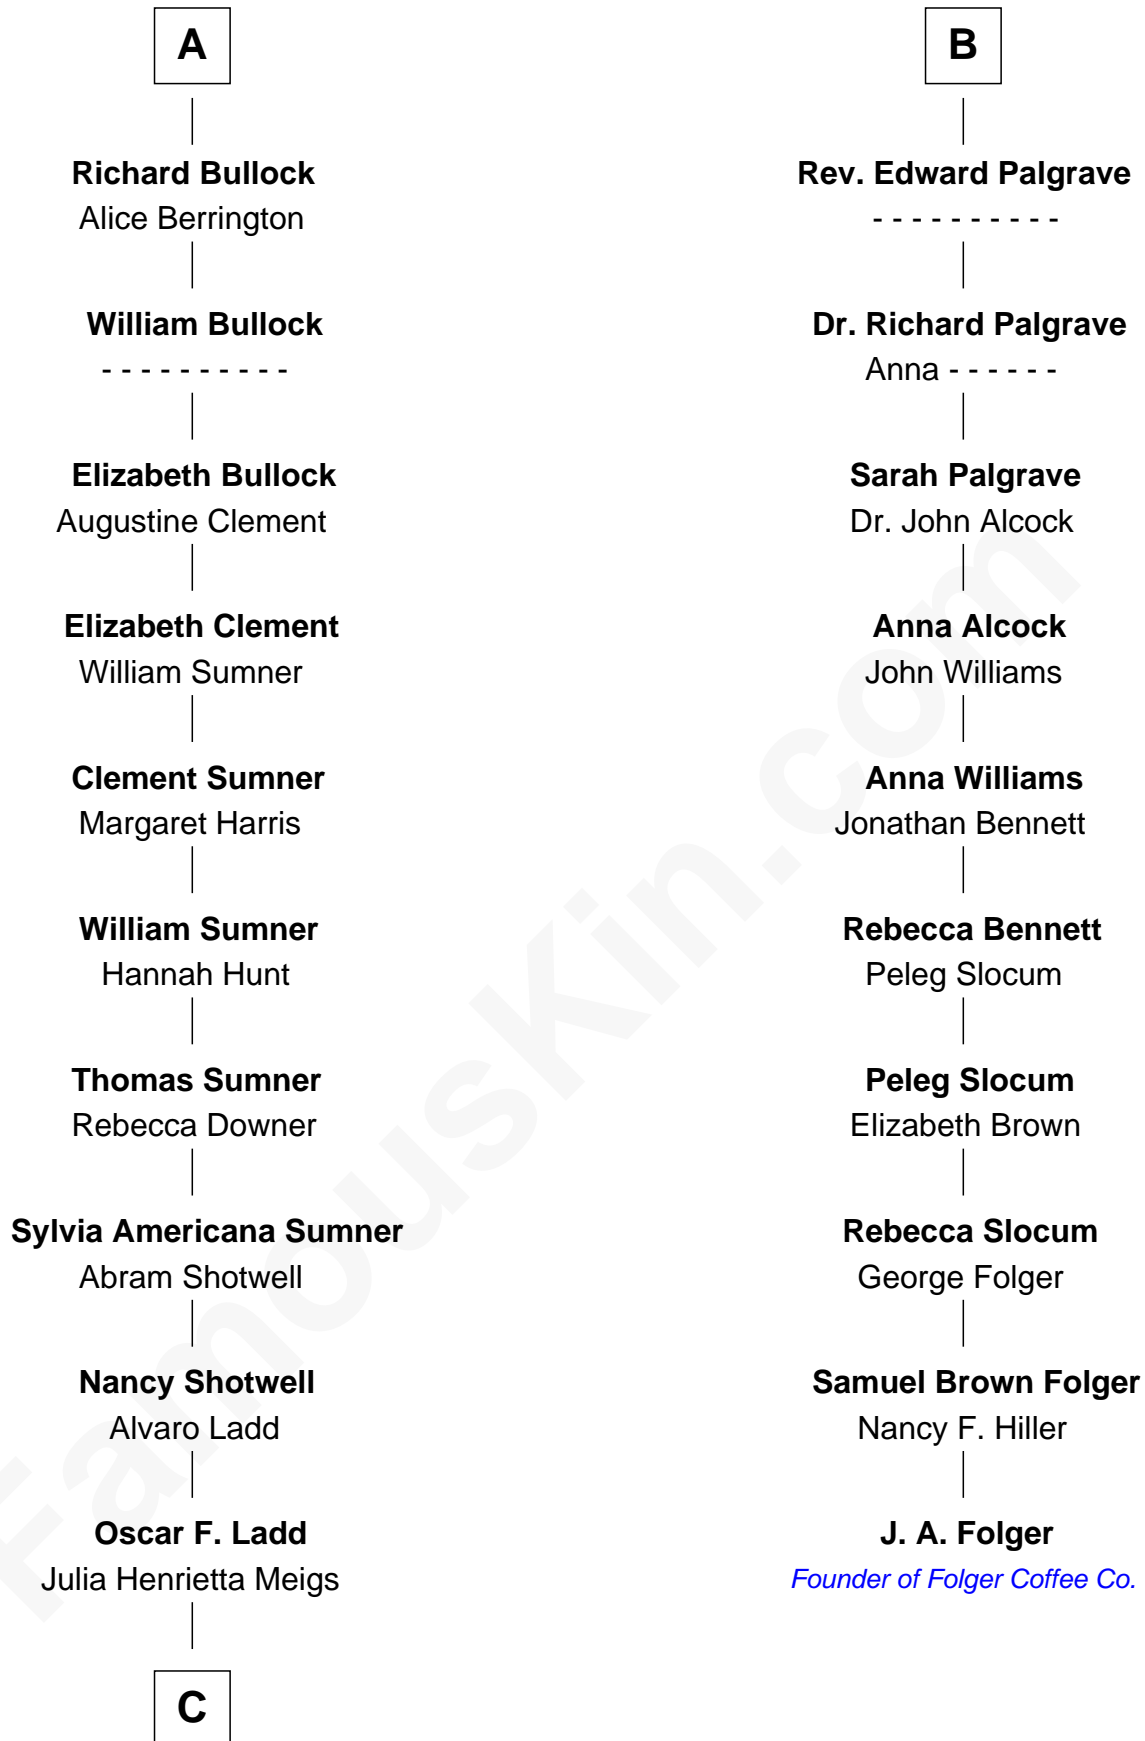

FamousKin.com Relationship Chart of

Alan Ladd
Movie Actor

16th cousin 2 times removed of

J. A. Folger

Founder of Folger Coffee Company

C

Alan Harwood Ladd

Selina Raleigh

Alan Ladd

Movie Actor

FamousKin.com