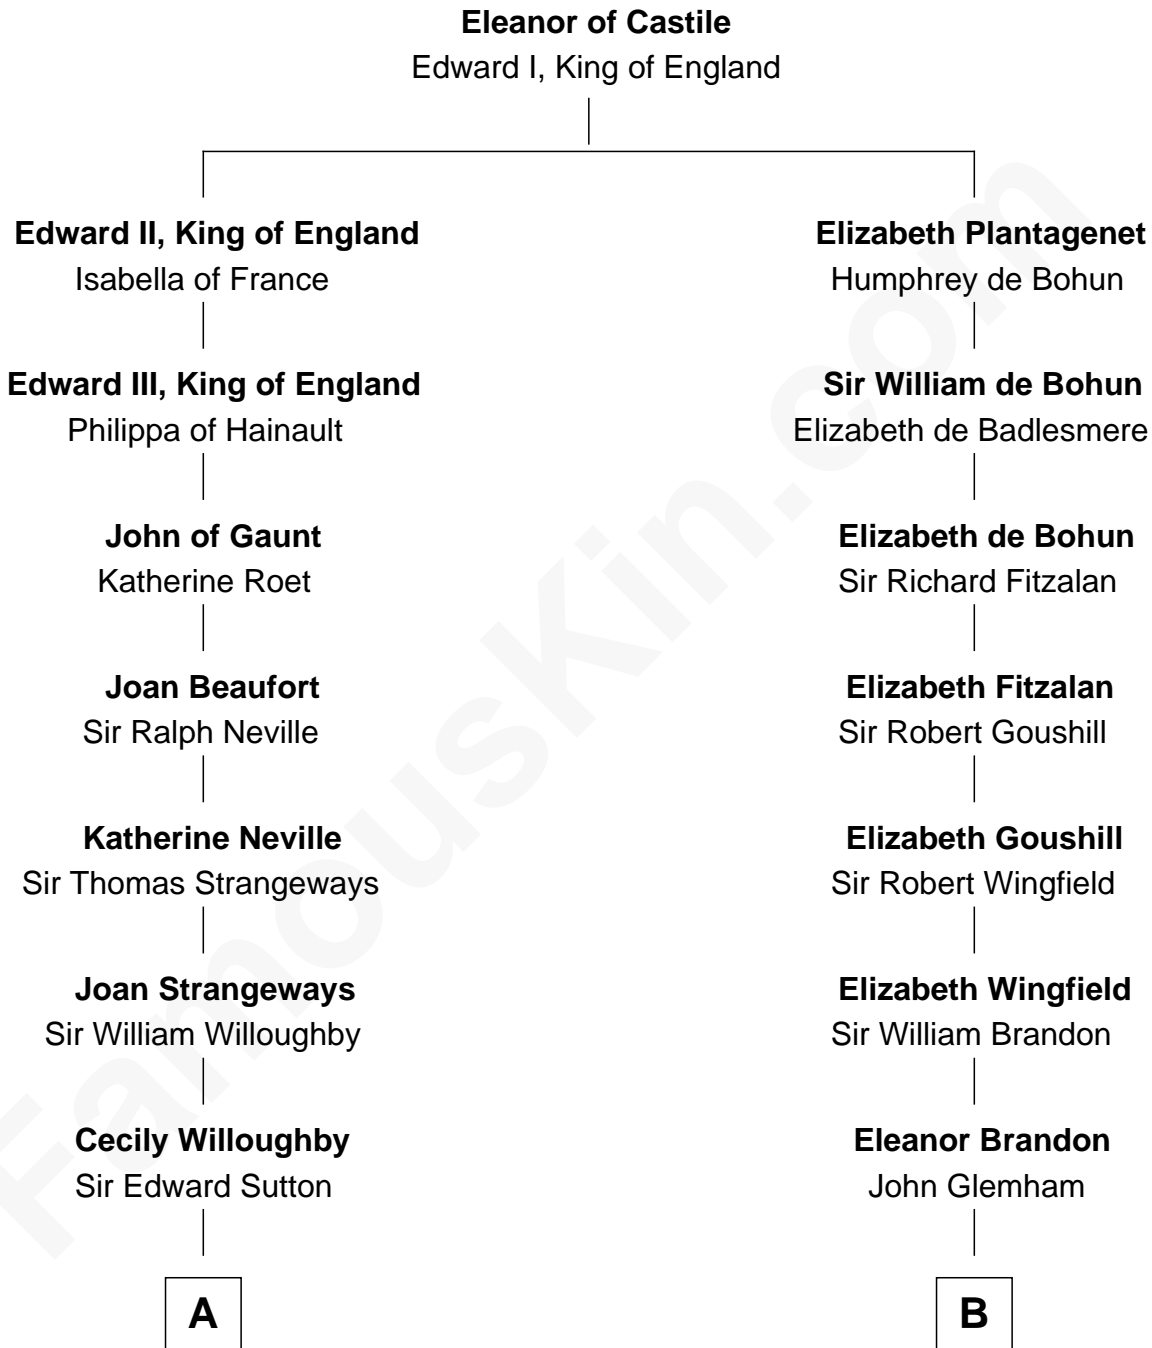

# FamousKin.com Relationship Chart of

**Alan Ladd**  
*Movie Actor*

16th cousin 5 times removed of

**Eli Whitney**

*Inventor of the Cotton Gin*

**C**

—  
**Josiah Ladd**

Nancy Ladd

—  
**Alvaro Ladd**

Nancy Shotwell

—  
**Oscar F. Ladd**

Julia Henrietta Meigs

—  
**Alan Harwood Ladd**

Selina Raleigh

—  
**Alan Ladd**

*Movie Actor*