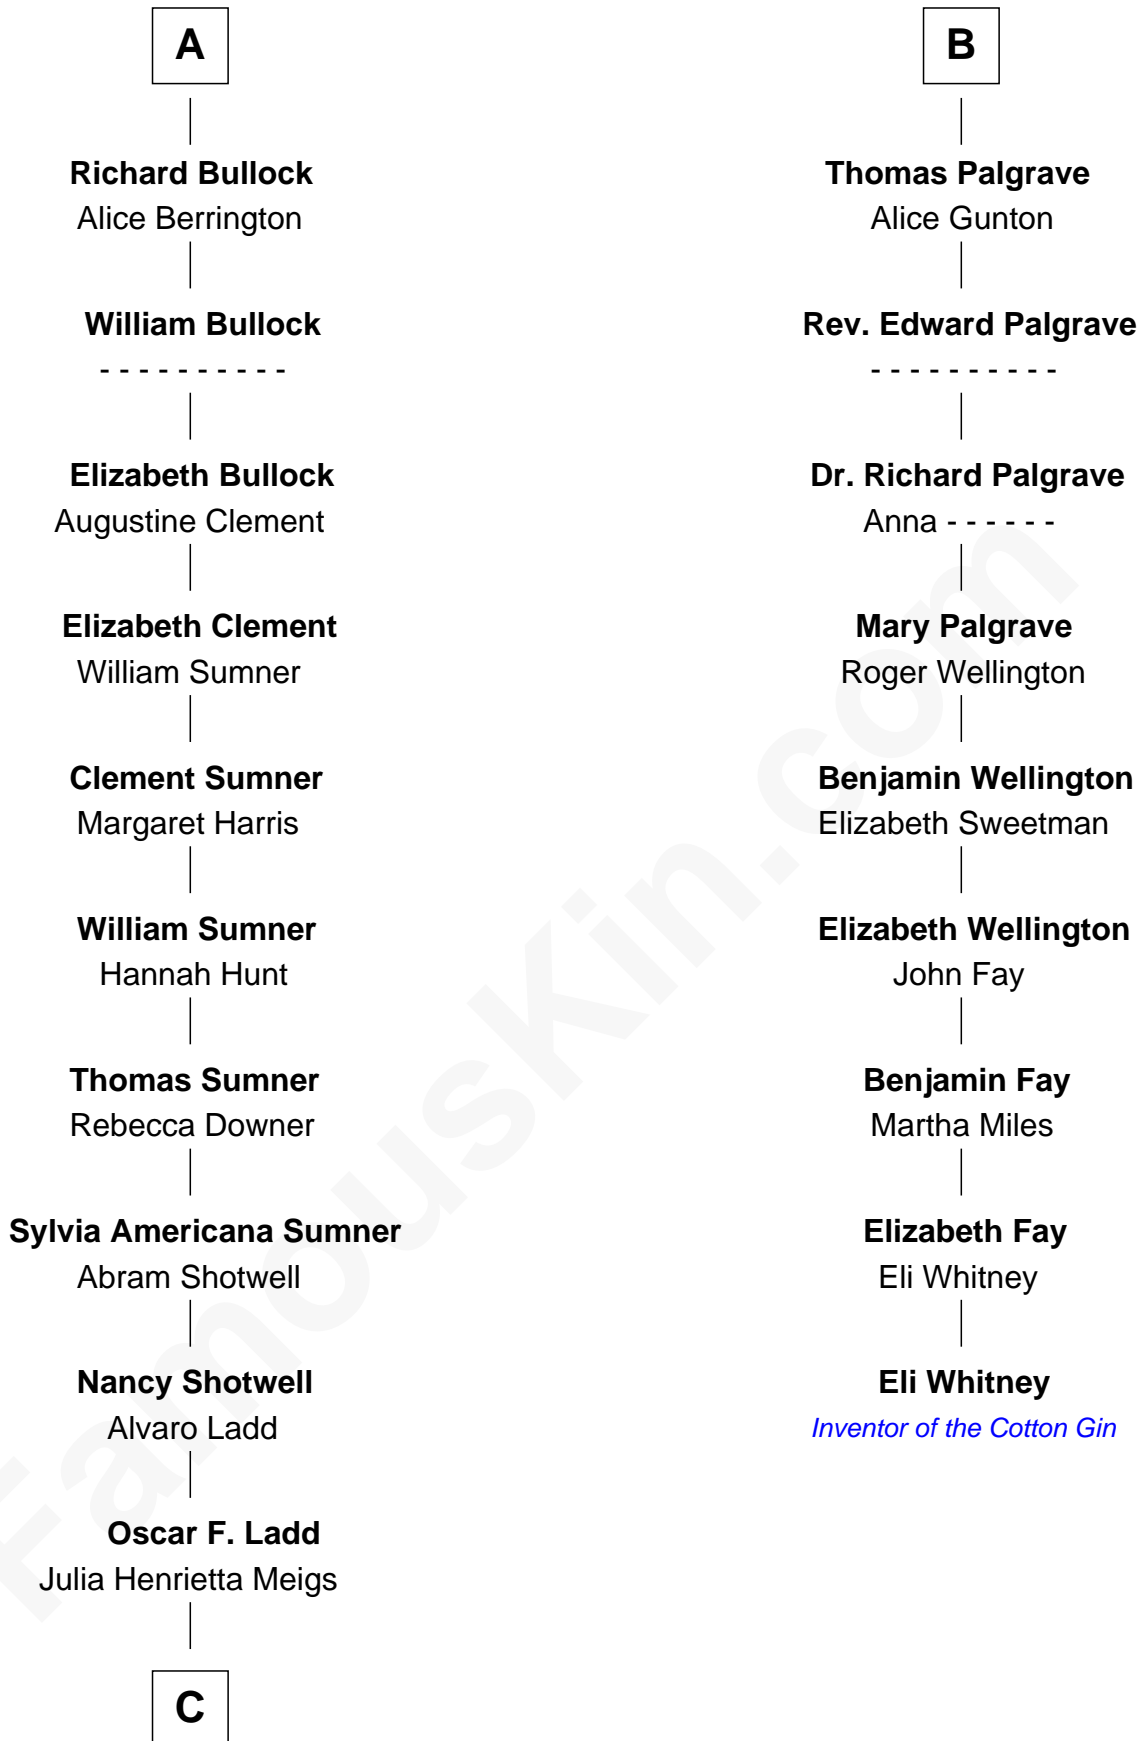

# FamousKin.com Relationship Chart of

**Alan Ladd**  
*Movie Actor*

15th cousin 3 times removed of

**Eli Whitney**

*Inventor of the Cotton Gin*

**Bartholomew de Badlesmere**

Margaret de Clare

**Maud de Badlesmere**

Sir William Norreys

**Margaret Norreys**

Gilbert Bullock

**Thomas Bullock**

Alice Kingsmill

**A**

**Elizabeth de Badlesmere**

Sir William de Bohun

**Elizabeth de Bohun**

Sir Richard Fitzalan

**Elizabeth Fitzalan**

Sir Robert Goushill

**Elizabeth Goushill**

Sir Robert Wingfield

**Elizabeth Wingfield**

Sir William Brandon

**Eleanor Brandon**

John Glemham

**Anne Glemham**

Henry Palgrave

**B**

**C**

—  
**Alan Harwood Ladd**

Selina Raleigh