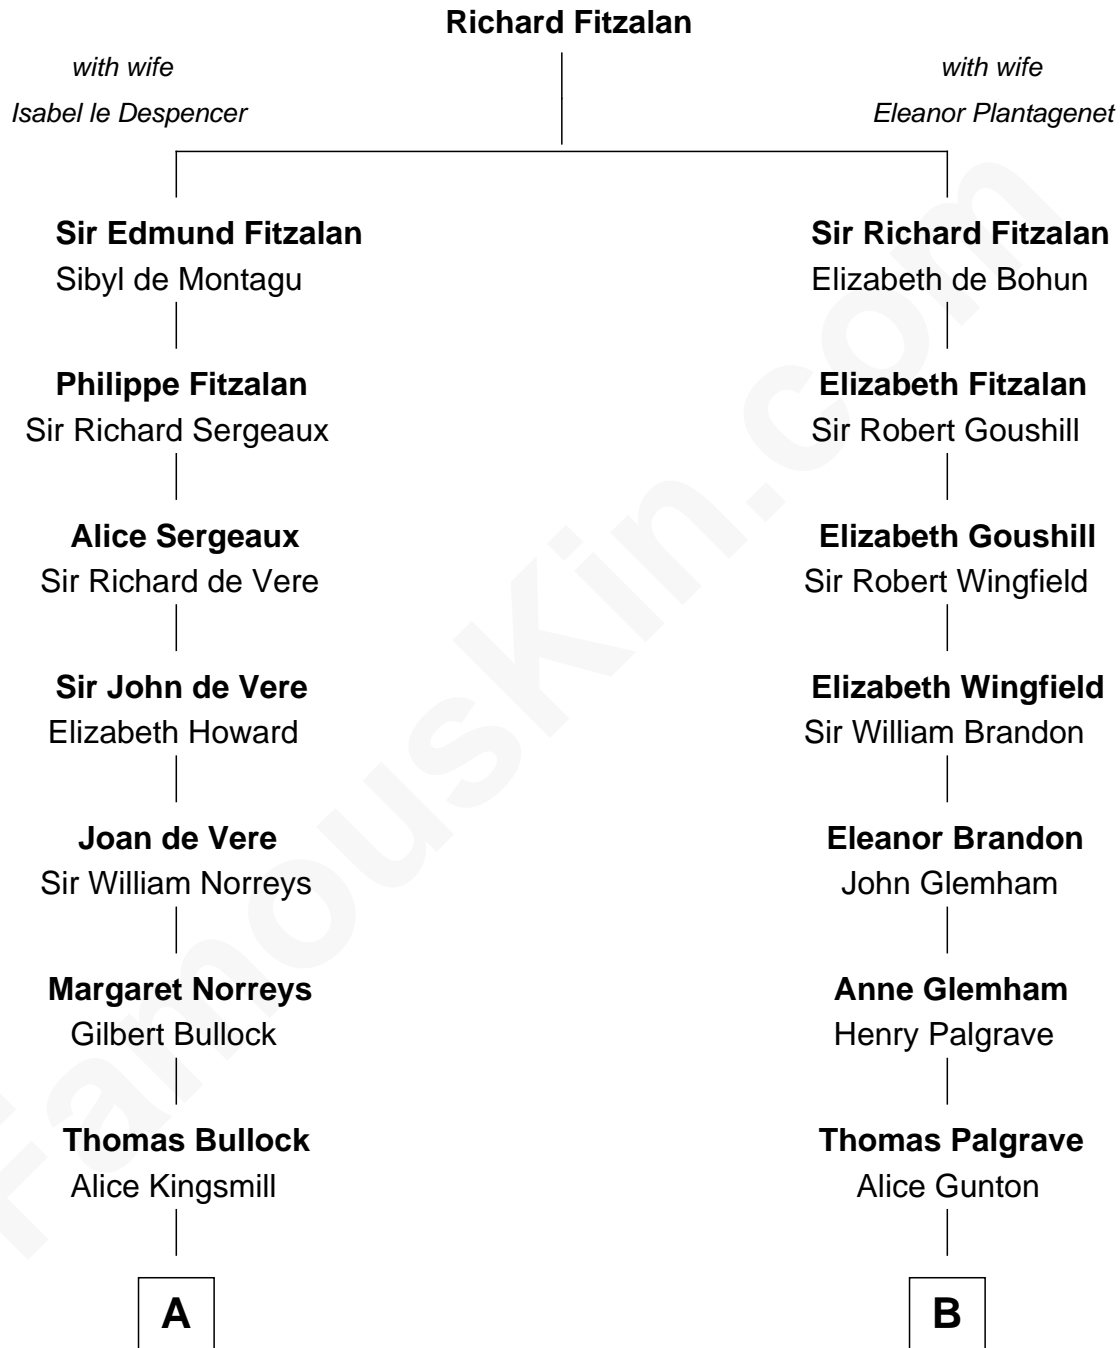

FamousKin.com Relationship Chart of

Alan Ladd
Movie Actor

14th cousin 4 times removed of

Eli Whitney

Inventor of the Cotton Gin

C

Alan Harwood Ladd

Selina Raleigh