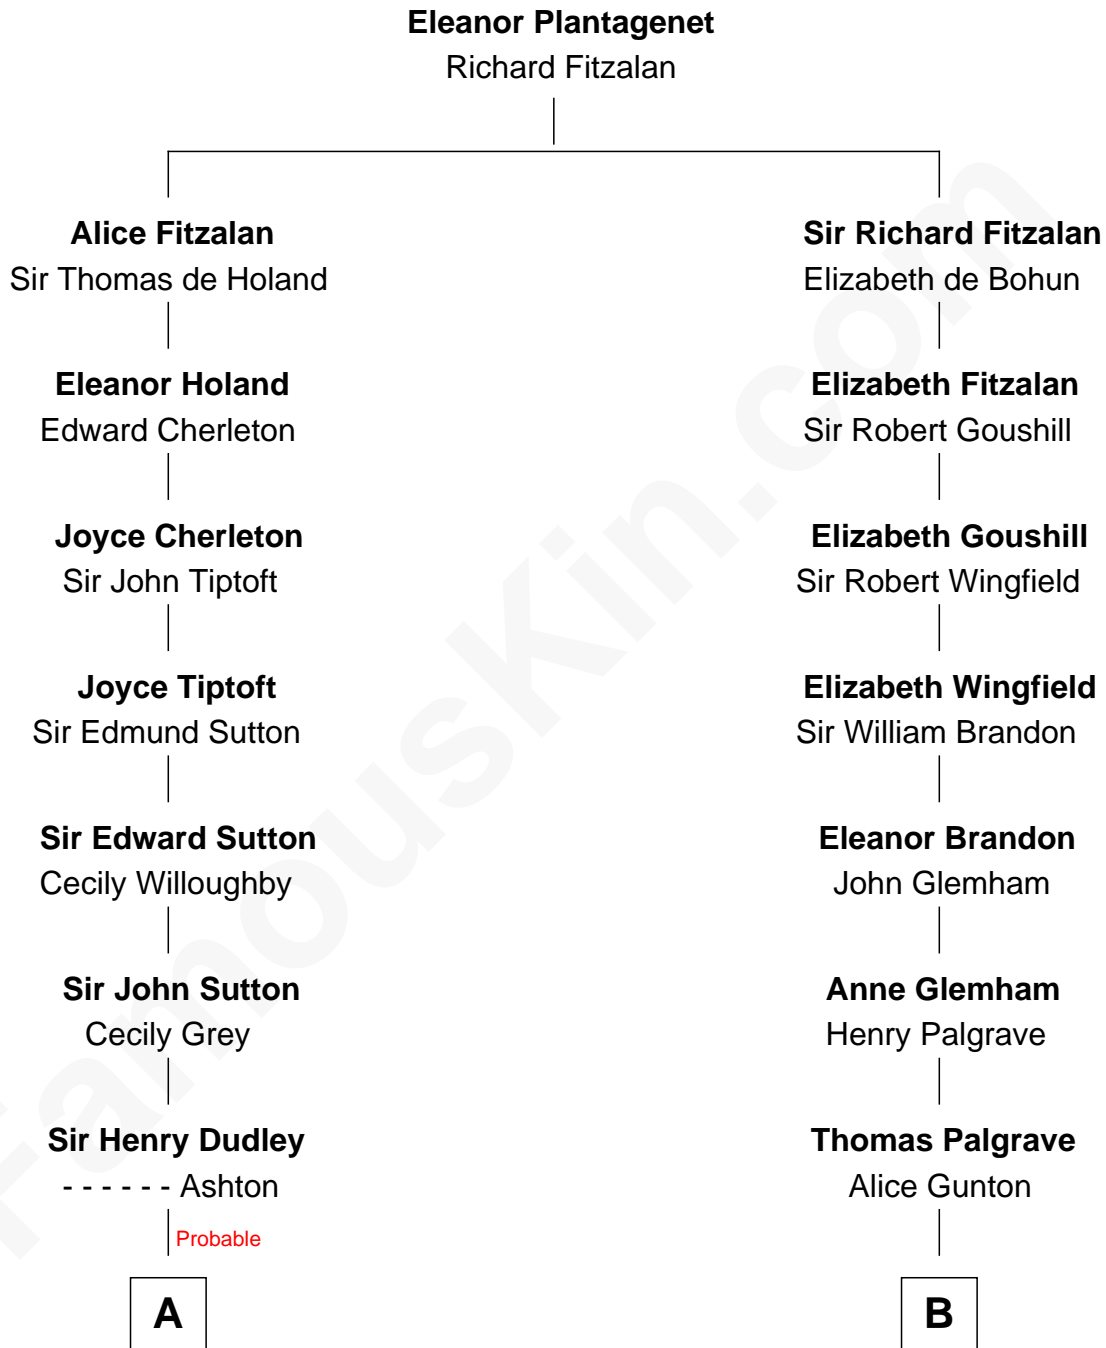

# FamousKin.com Relationship Chart of

**Alan Ladd**  
*Movie Actor*

14th cousin 5 times removed of

**Eli Whitney**

*Inventor of the Cotton Gin*

**C**

**Oscar F. Ladd**  
Julia Henrietta Meigs

**Alan Harwood Ladd**  
Selina Raleigh

**Alan Ladd**  
*Movie Actor*

FamousKin.com