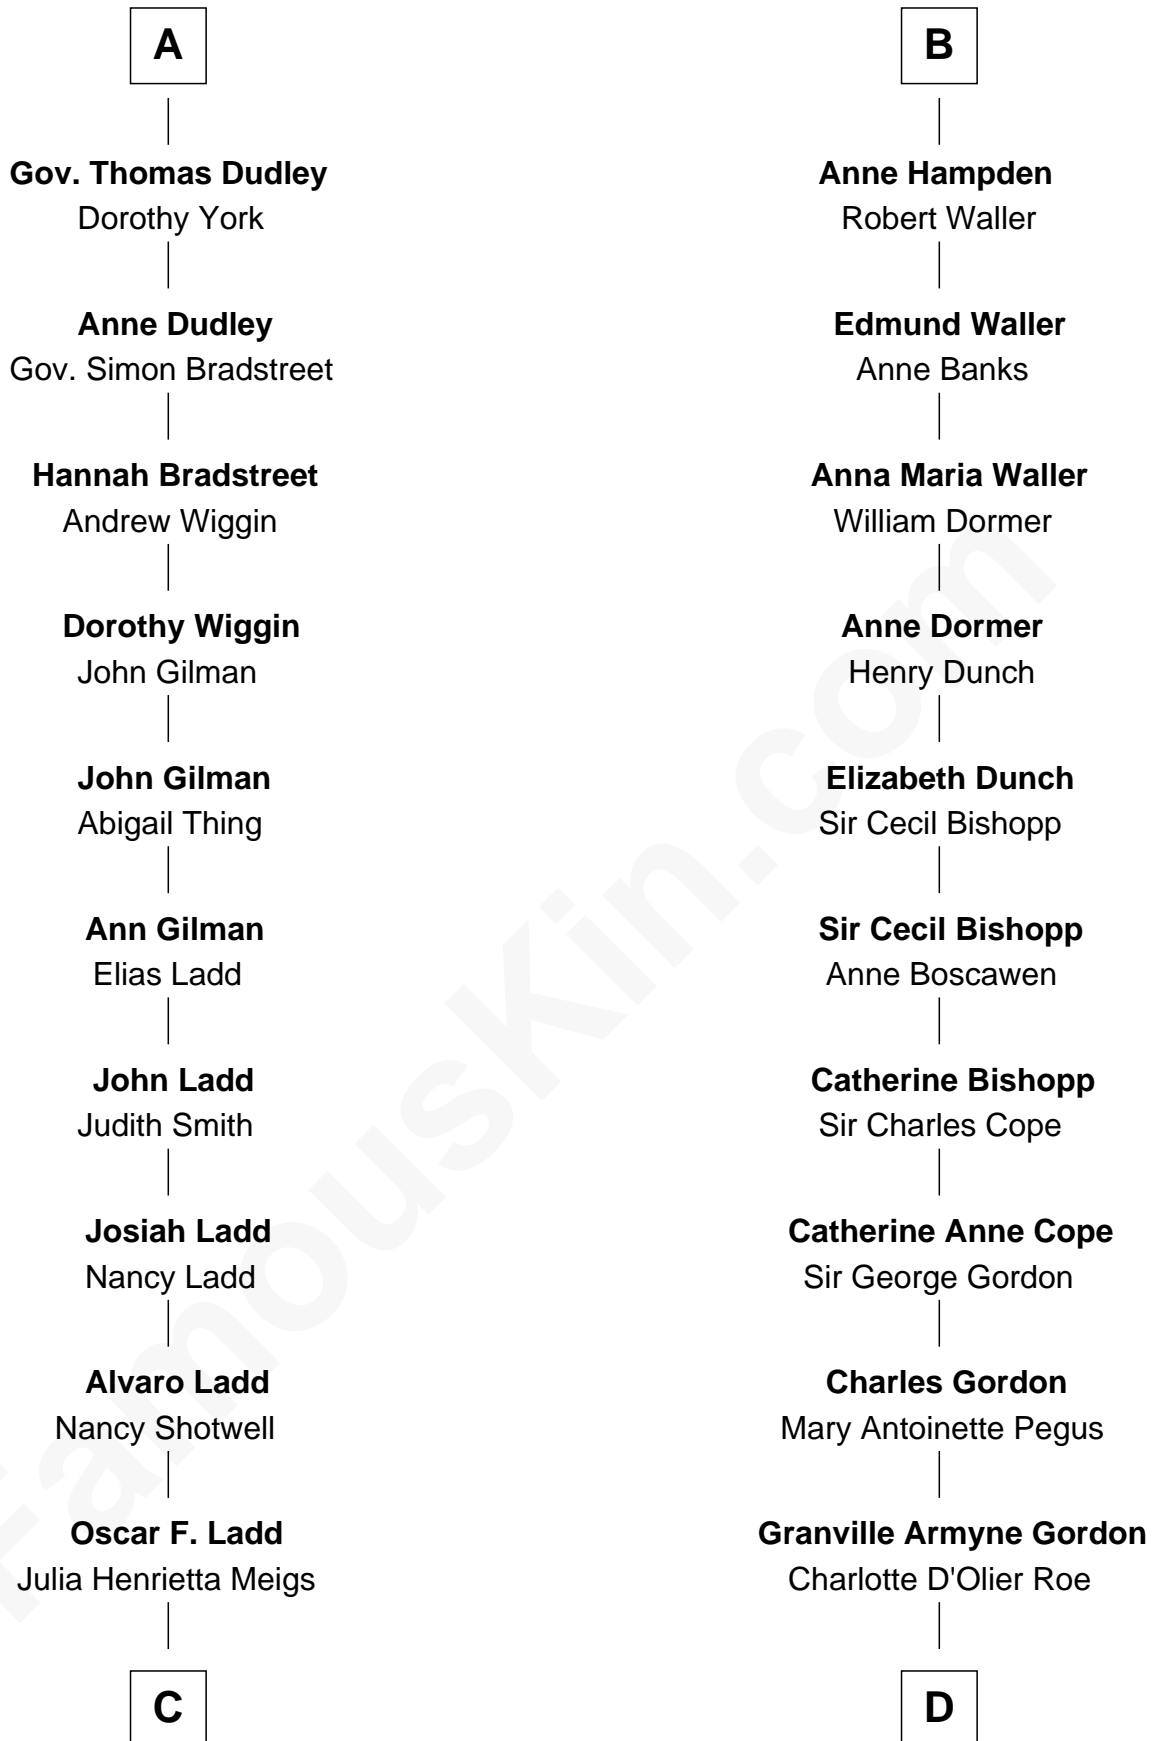

FamousKin.com Relationship Chart of

Alan Ladd
Movie Actor

18th cousin 3 times removed of

Cara Delevingne

Fashion Model and Movie Actress

Sir Walter Blount
Sancha de Ayala

Constance Blount
Sir John Sutton

Sir John Sutton
Elizabeth Berkeley

Sir Edmund Sutton
Joyce Tiptoft

Sir Edward Sutton
Cecily Willoughby

Sir John Sutton
Cecily Grey

Sir Henry Dudley
----- Ashton

Probable

Roger Dudley
Susanna Thorne

A

Sir Thomas Blount
Margaret de Gresley

Sanchia Blount
Edward Langford

Alice Langford
John Stradling

Anne Stradling
Sir John Danvers

Anne Danvers
Thomas Lovett

Elizabeth Lovett
Anthony Cave

Anne Cave
Griffith Hampden

B

C

Alan Harwood Ladd

Selina Raleigh

Alan Ladd

Movie Actor

D

Armyne Evelyne Gordon

Sir Lionel Lawson Faudel-Phillips

Anne Margaret Faudel-Phillips