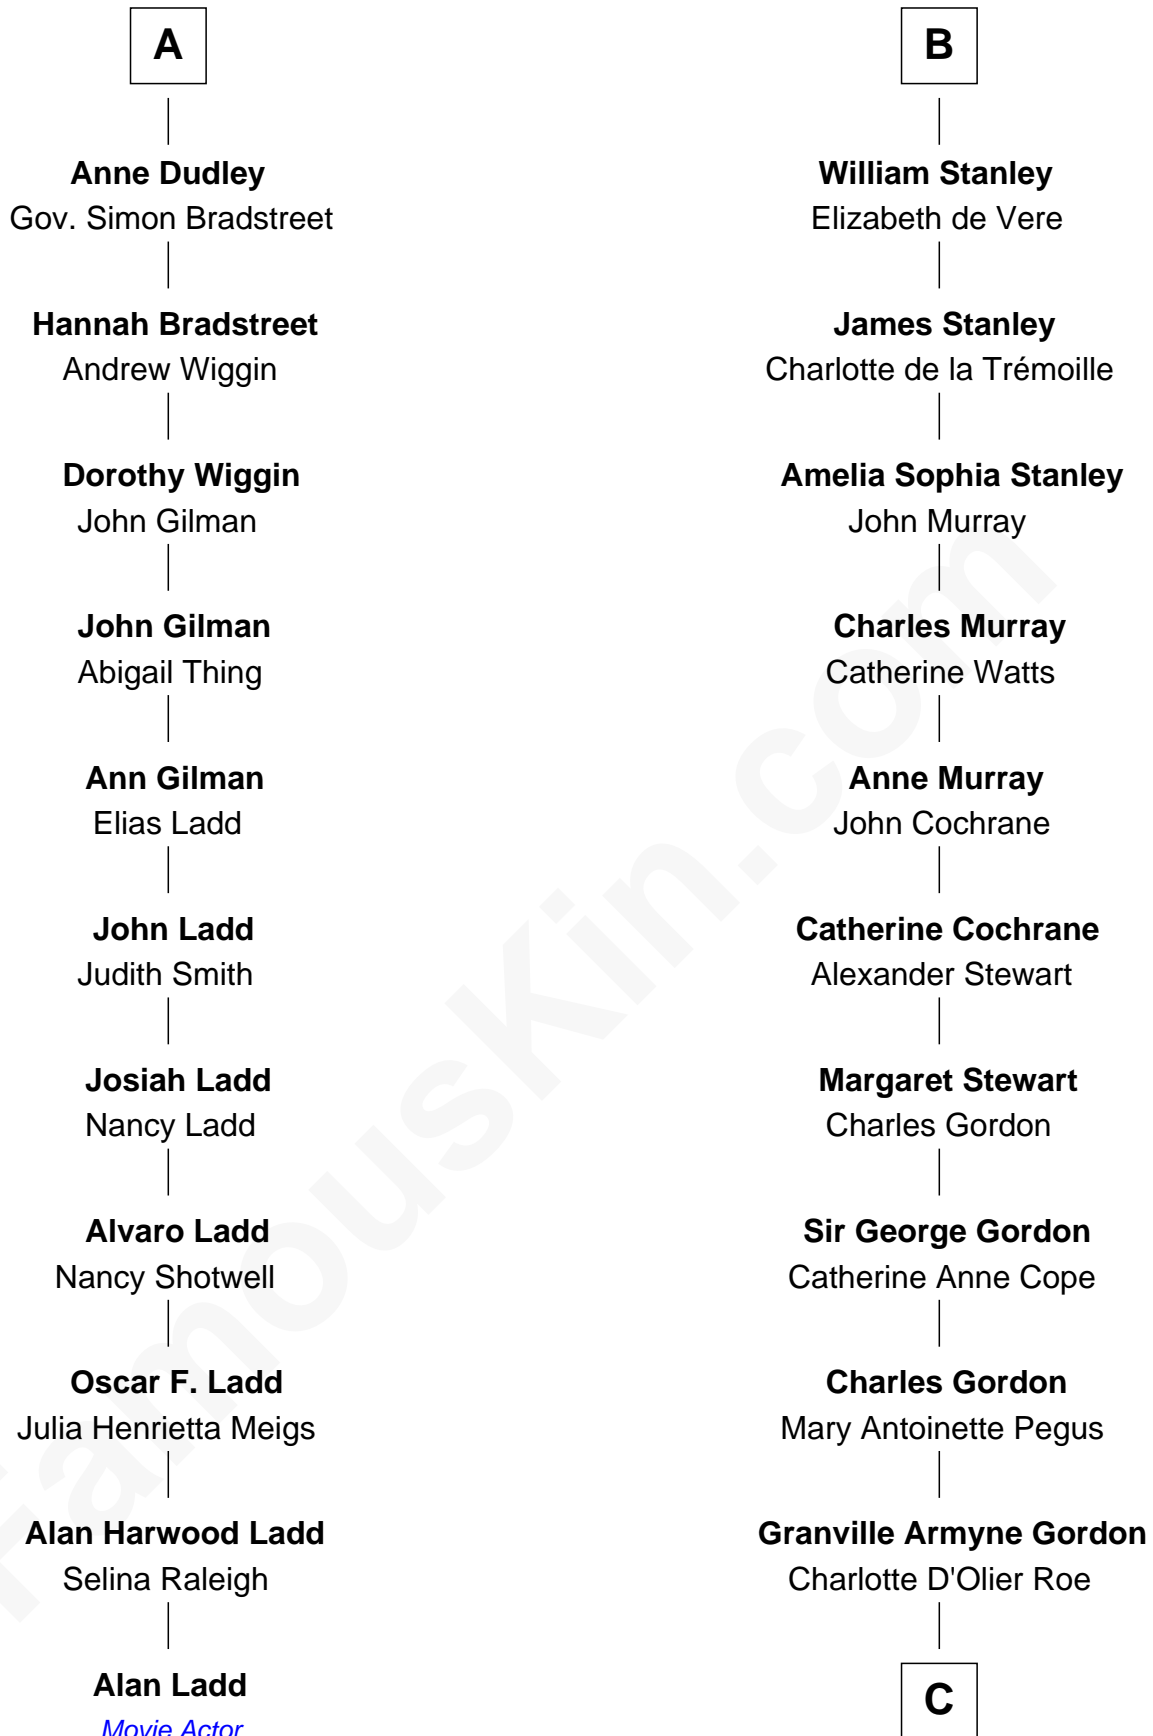

FamousKin.com Relationship Chart of

Alan Ladd

Movie Actor

17th cousin 4 times removed of

Cara Delevingne

Fashion Model and Movie Actress

C

Armyne Evelyne Gordon

Sir Lionel Lawson Faudel-Phillips

Anne Margaret Faudel-Phillips

John Vincent Sheffield

Jane Armyne Sheffield

Sir Jocelyn Edward Greville Stevens

Pandora Anne Stevens

Charles Hamar Delevingne

Cara Delevingne