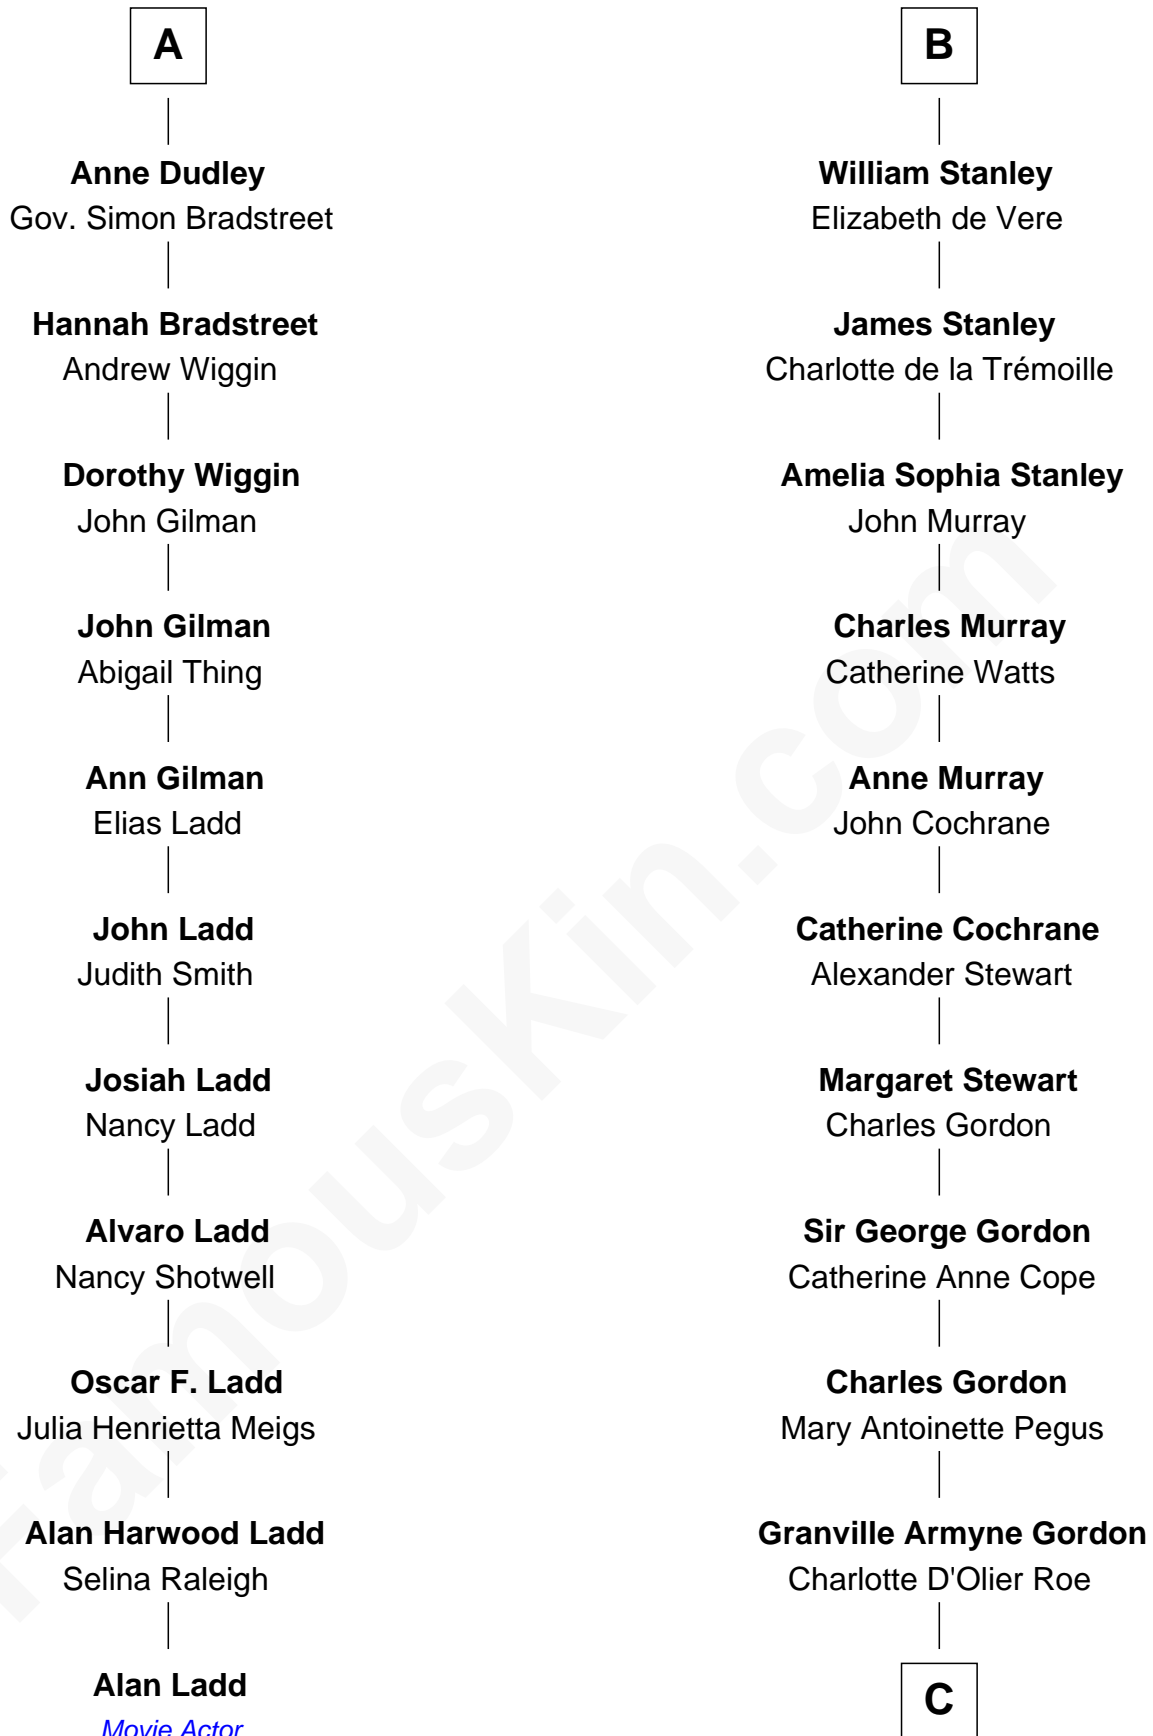

FamousKin.com Relationship Chart of

Alan Ladd
Movie Actor

17th cousin 4 times removed of

Cara Delevingne

Fashion Model and Movie Actress

C

Armyne Evelyne Gordon

Sir Lionel Lawson Faudel-Phillips

Anne Margaret Faudel-Phillips

John Vincent Sheffield

Jane Armyne Sheffield

Sir Jocelyn Edward Greville Stevens

Pandora Anne Stevens

Charles Hamar Delevingne

Cara Delevingne

Model and Actress