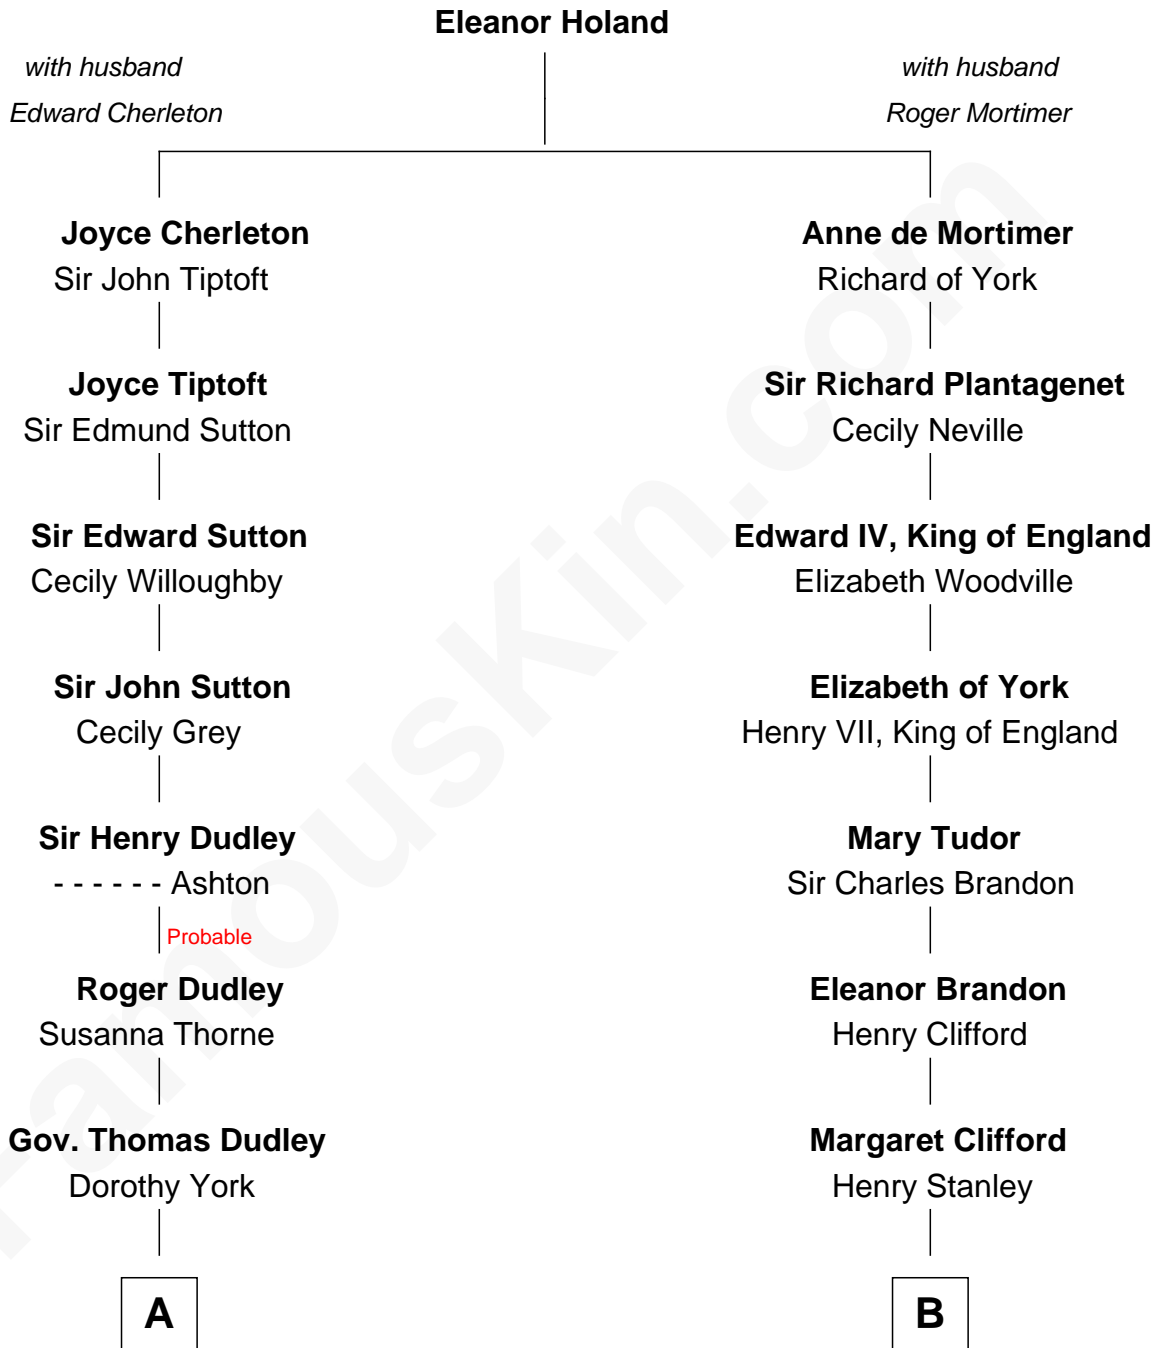

FamousKin.com Relationship Chart of

Alan Ladd
Movie Actor

17th cousin 4 times removed of

Cara Delevingne

Fashion Model and Movie Actress

C

Armyne Evelyne Gordon

Sir Lionel Lawson Faudel-Phillips

Anne Margaret Faudel-Phillips

John Vincent Sheffield

Jane Armyne Sheffield

Sir Jocelyn Edward Greville Stevens

Pandora Anne Stevens

Charles Hamar Delevingne

Cara Delevingne

Model and Actress