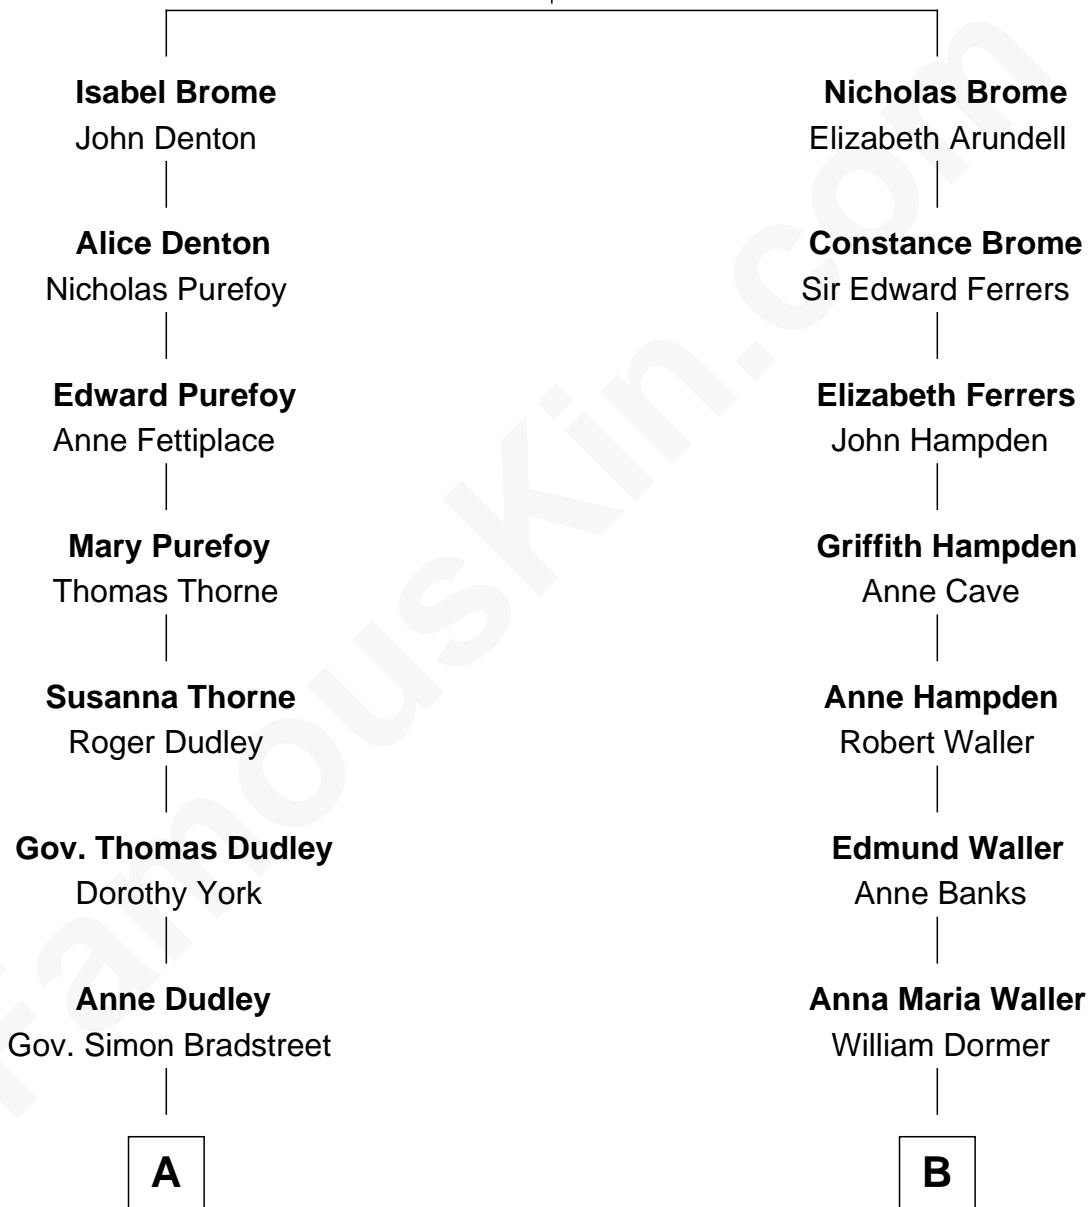

FamousKin.com Relationship Chart of

Alan Ladd
Movie Actor

16th cousin 2 times removed of

Cara Delevingne

Fashion Model and Movie Actress

John Brome
Beatrice Shirley

Pandora Anne Stevens
Charles Hamar Delevingne

Cara Delevingne
Model and Actress

FamousKin.com