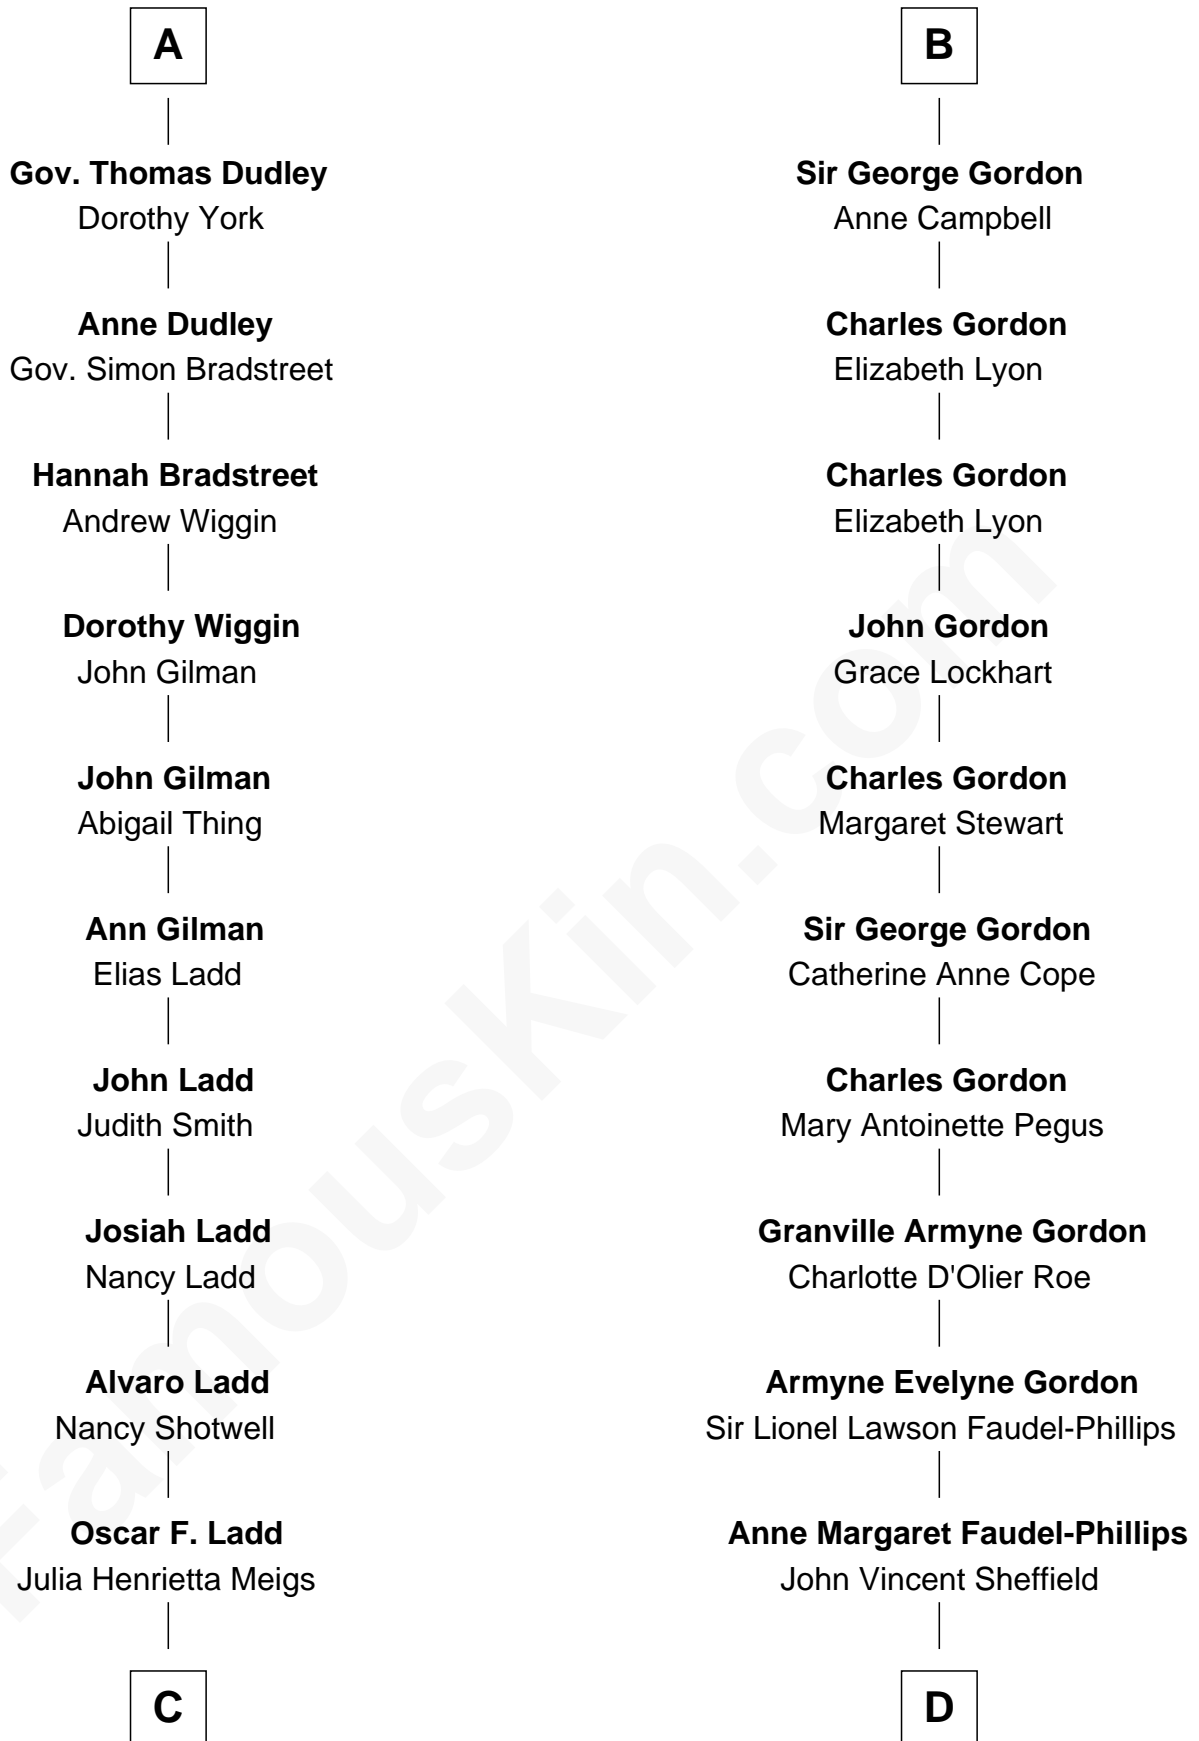

FamousKin.com Relationship Chart of

Alan Ladd

Movie Actor

18th cousin 1 time removed of

Cara Delevingne

Fashion Model and Movie Actress

Sir Thomas de Holand

Alice Fitzalan