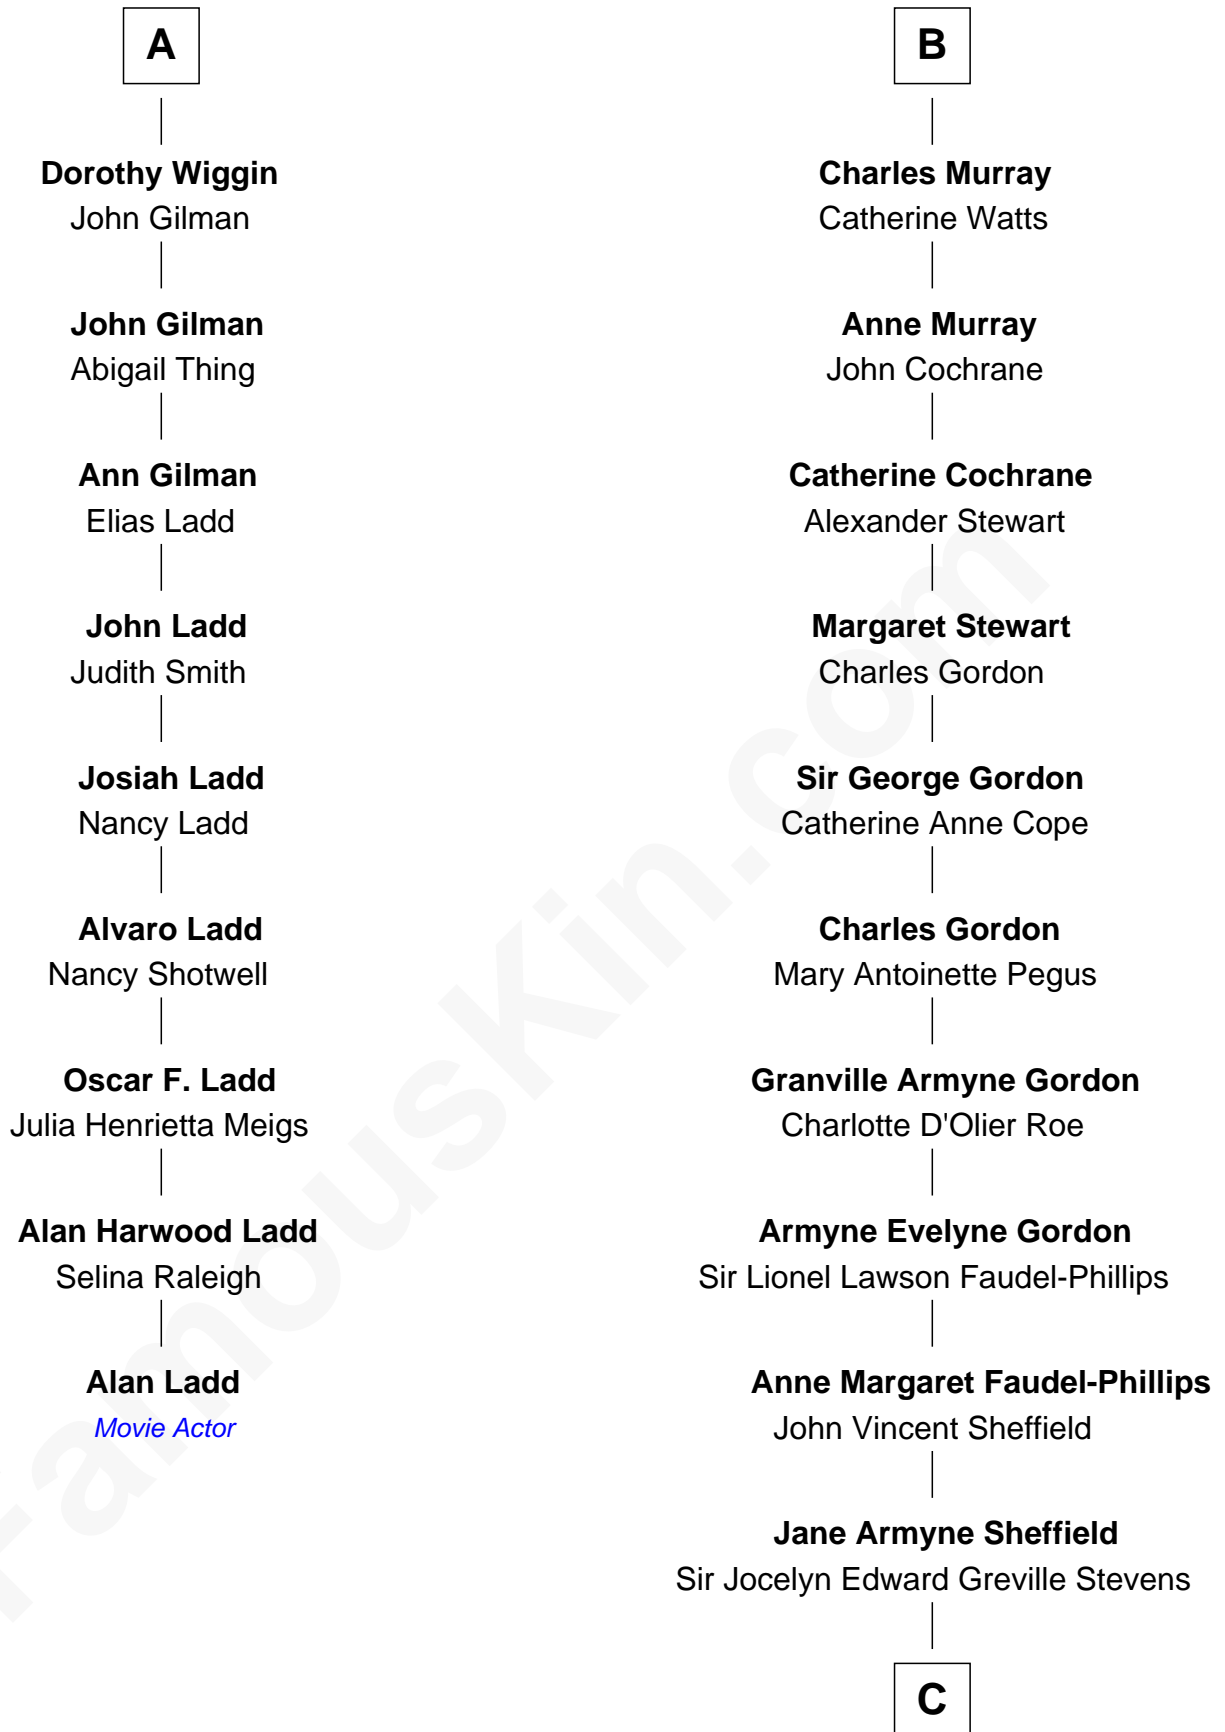

# FamousKin.com Relationship Chart of

**Alan Ladd**  
*Movie Actor*

15th cousin 3 times removed of

**Cara Delevingne**

*Fashion Model and Movie Actress*

**Pandora Anne Stevens**  
Charles Hamar Delevingne

**Cara Delevingne**  
*Model and Actress*

FamousKin.com