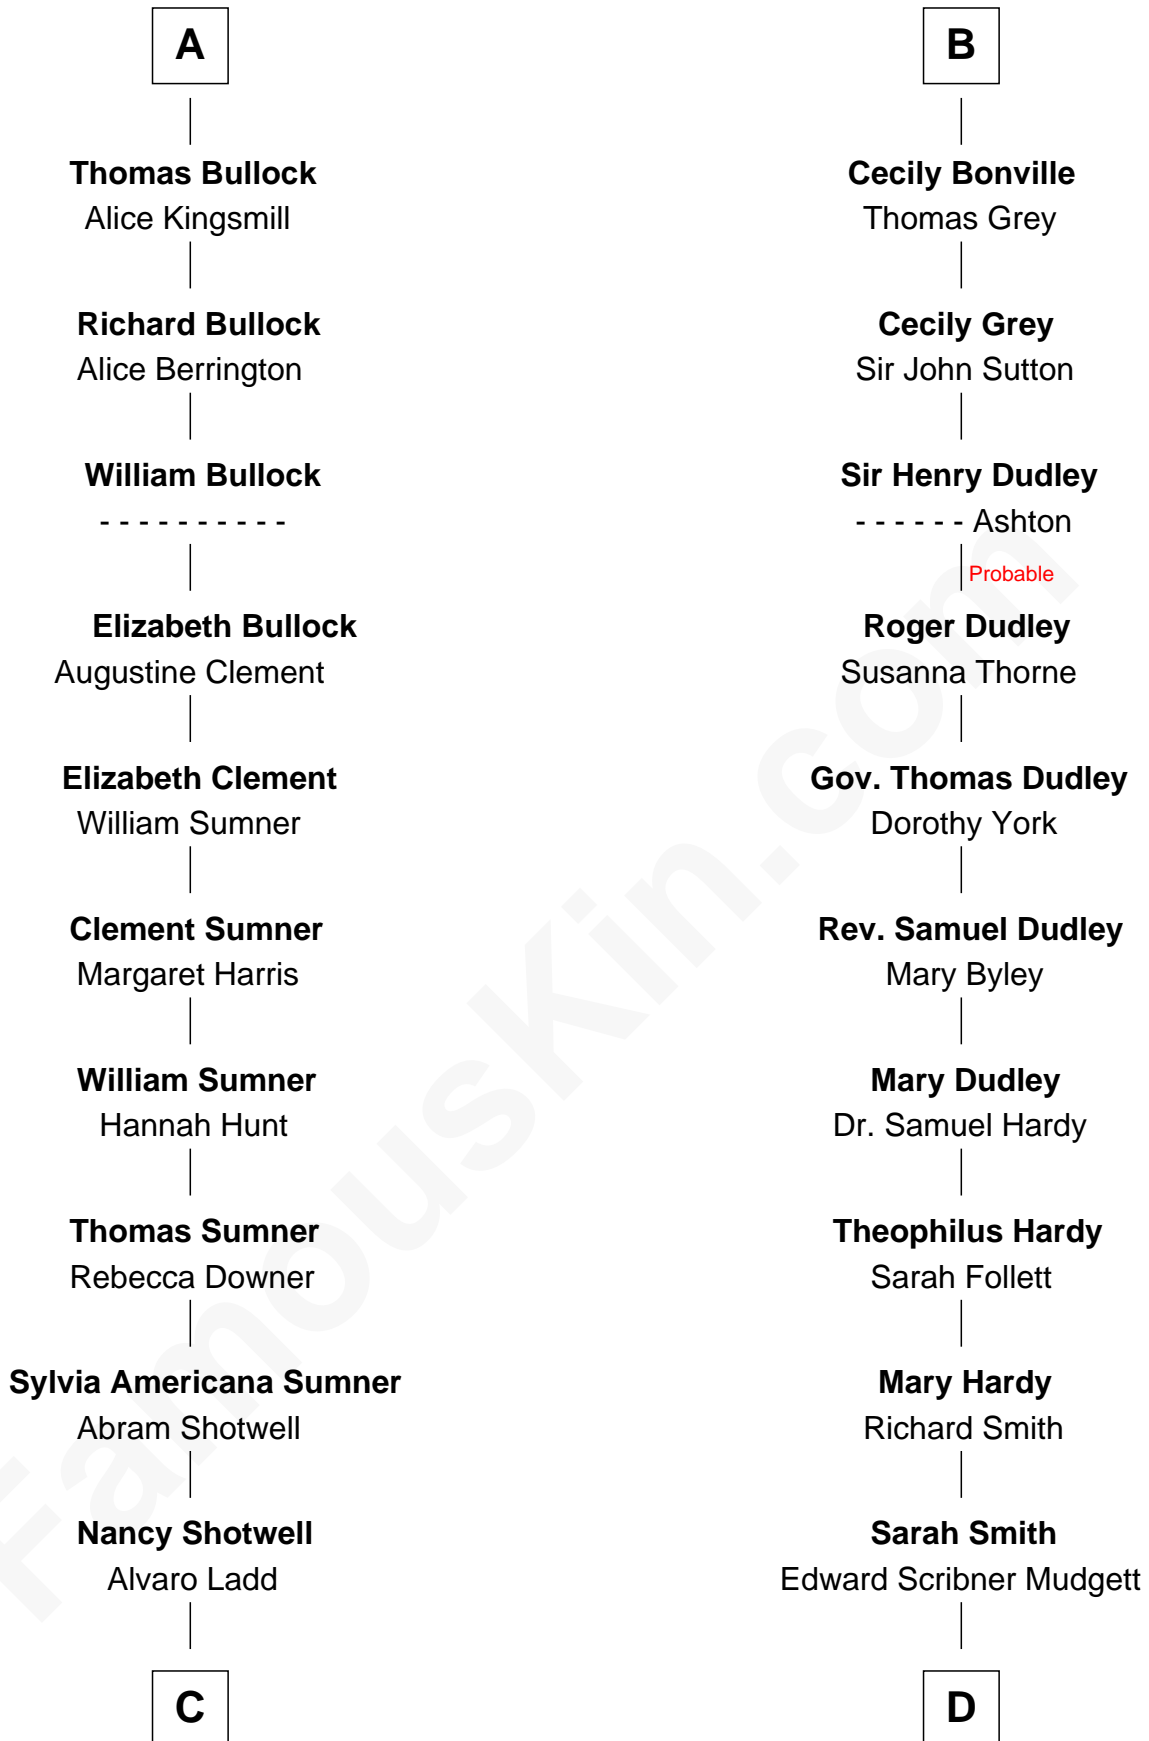

FamousKin.com Relationship Chart of

Alan Ladd
Movie Actor

19th cousin 1 time removed of

Dr. H. H. Holmes
Serial Killer aka "Devil in the White City"

C

Oscar F. Ladd
Julia Henrietta Meigs

Alan Harwood Ladd
Selina Raleigh

Alan Ladd
Movie Actor

D

Samuel Mudgett
Mary Morrill

Scribner Mudgett
Nancy Prescott

Levi Horton Mudgett
Theodate Page Price

Dr. H. H. Holmes
Serial Killer Dr. H. H. Holmes

FamousKin.com