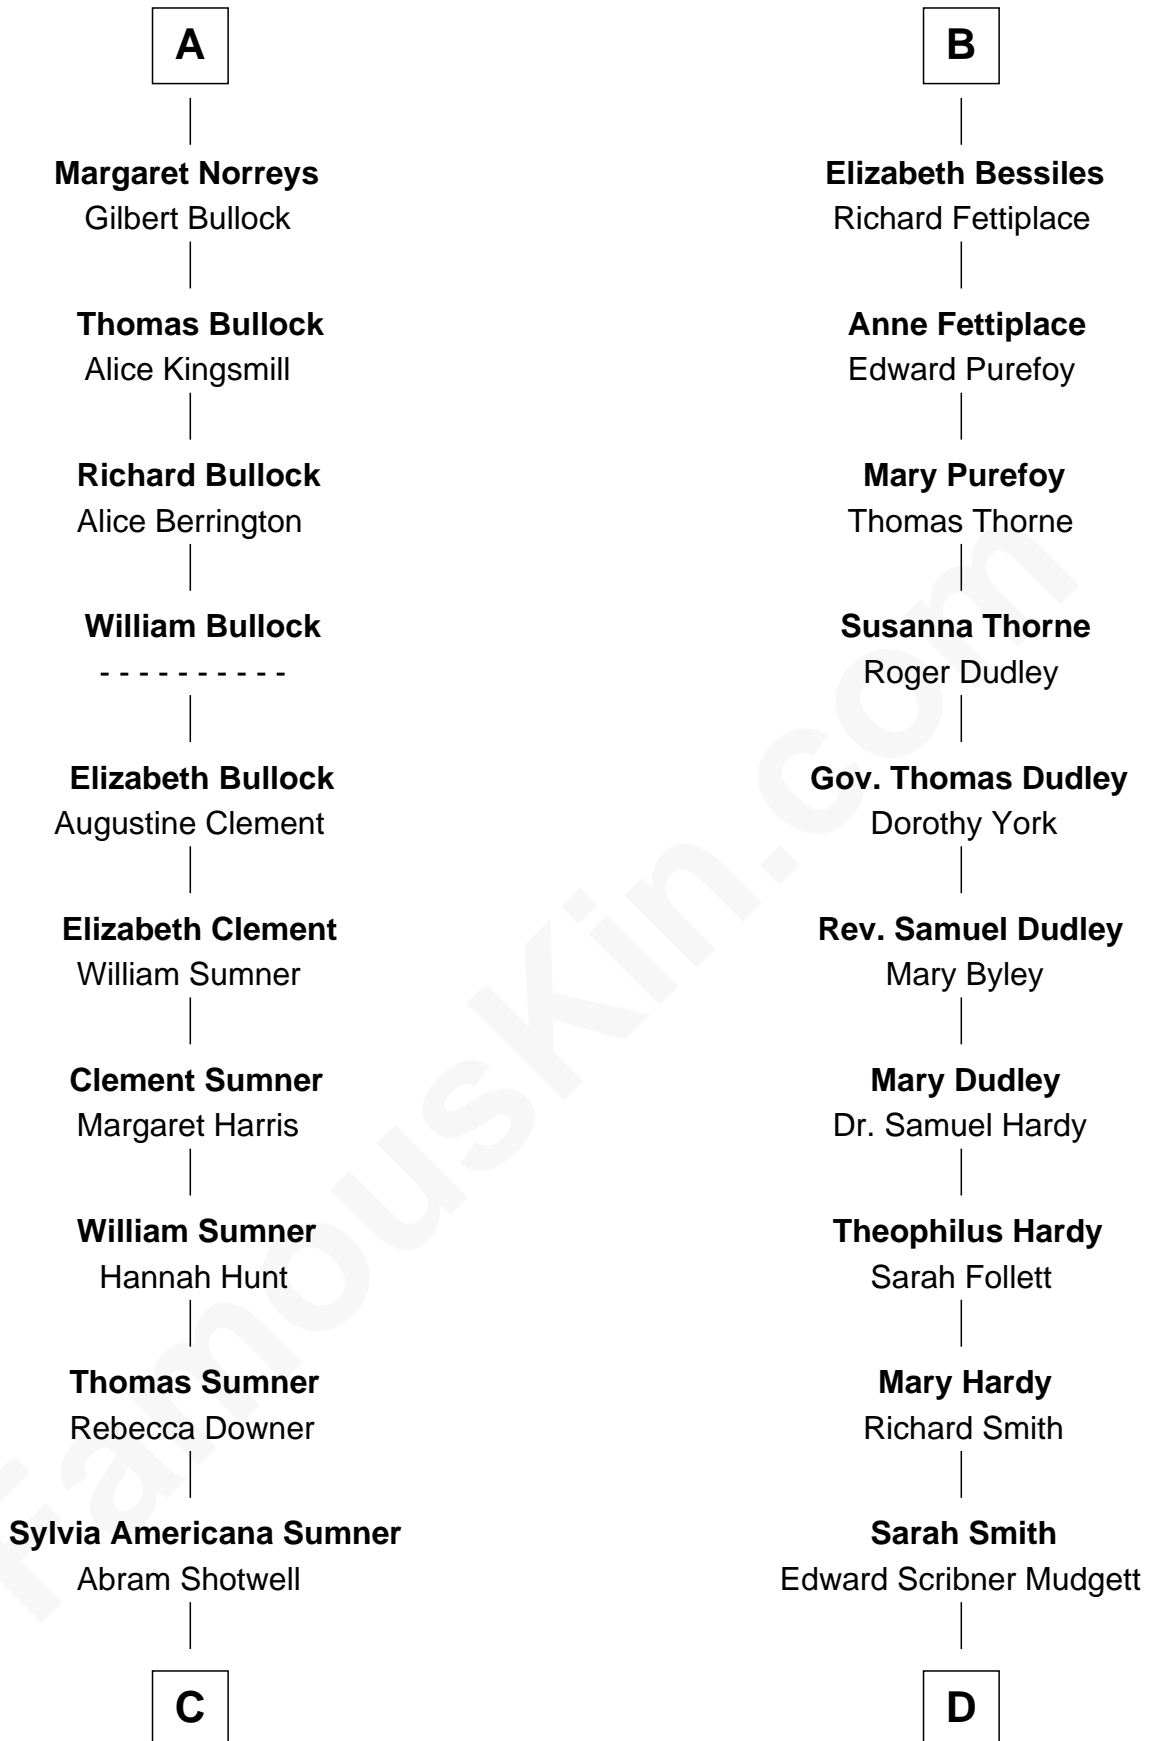

FamousKin.com Relationship Chart of

Alan Ladd

Movie Actor

20th cousin of

Dr. H. H. Holmes

Serial Killer aka "Devil in the White City"

Sir Walter FitzRobert

Ida Longespee

William de Odingsells

Margaret de Oddingseles

Sir John de Grey

Sir John Grey

Avice Marmion

Maud Grey

Sir Thomas Harcourt

Sir Thomas Harcourt

Jane Fraunceys

Sir Richard Harcourt

Edith St. Clair

Alice Harcourt

William Bessiles

B

C

Nancy Shotwell

Samuel Mudgett

Mary Morrill

Scribner Mudgett

Nancy Prescott

Levi Horton Mudgett

Theodate Page Price

Dr. H. H. Holmes

Serial Killer Dr. H. H. Holmes