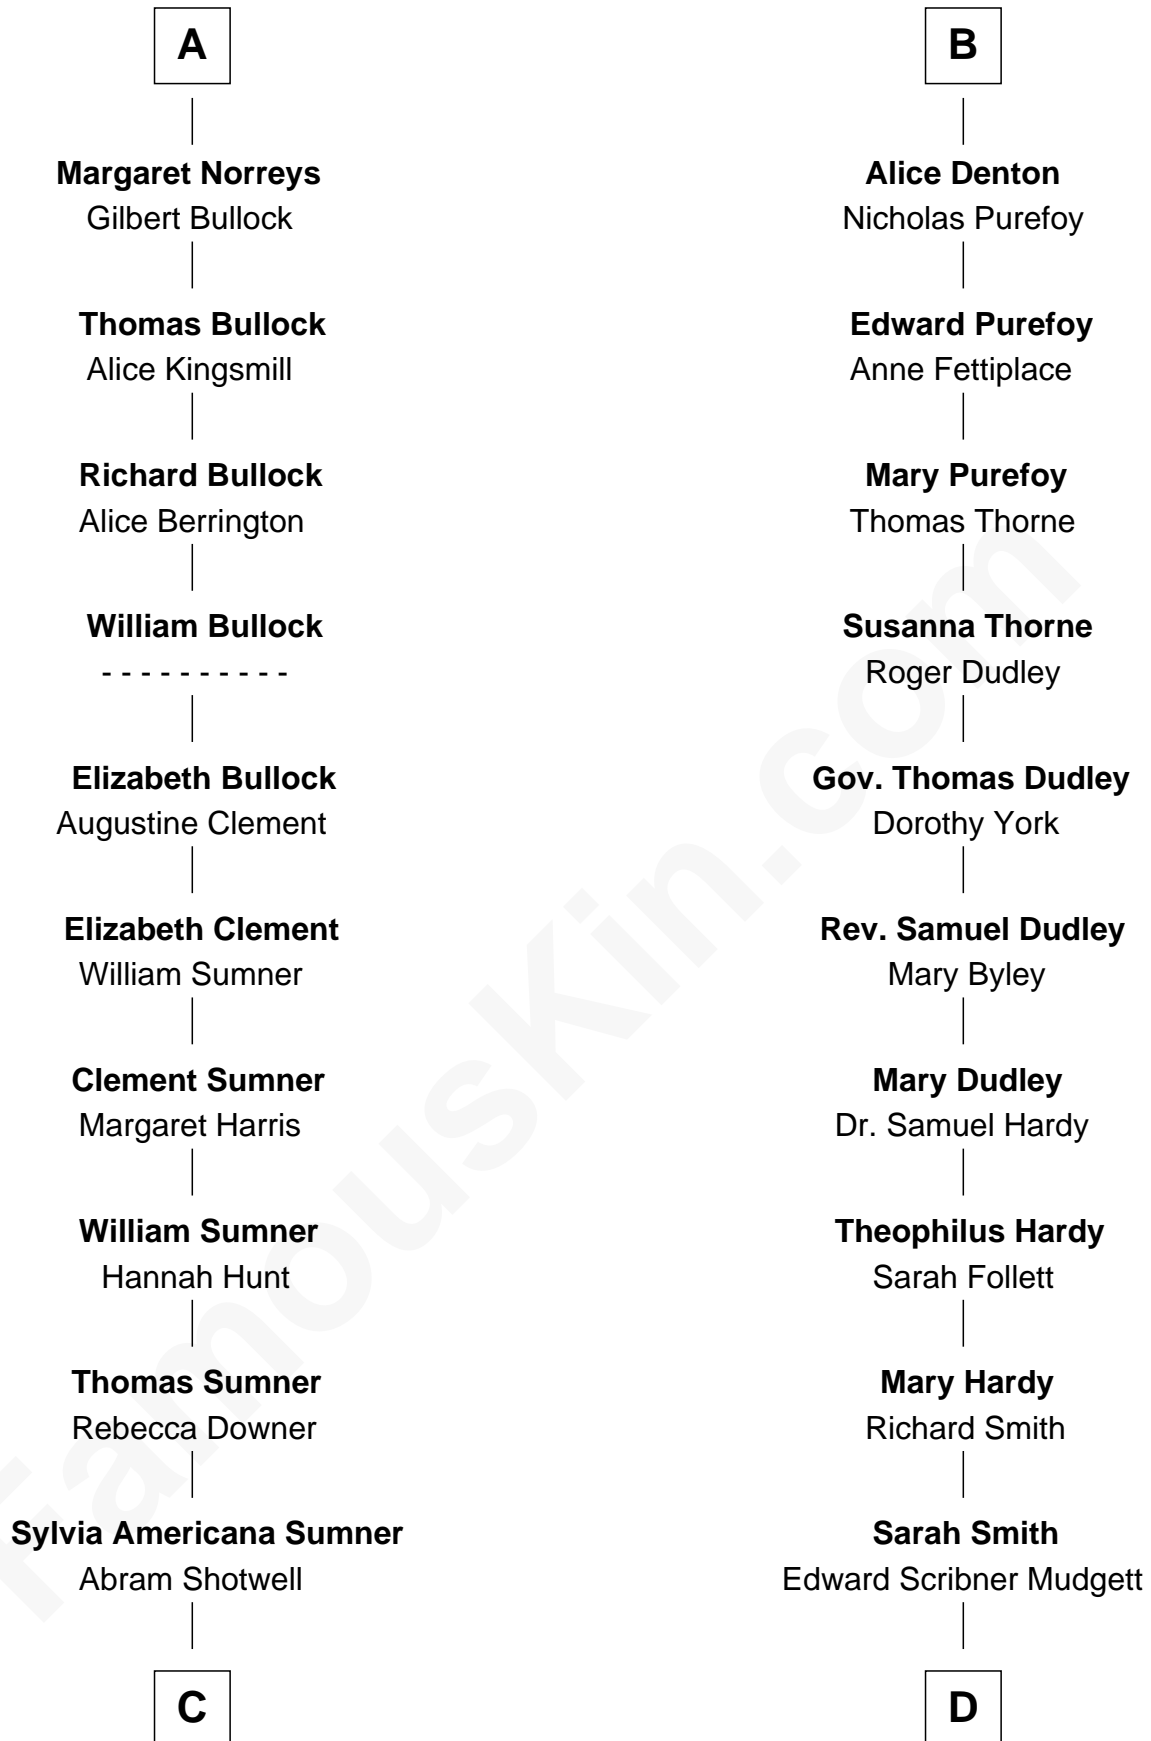

FamousKin.com Relationship Chart of

Alan Ladd

Movie Actor

20th cousin of

Dr. H. H. Holmes

Serial Killer aka "Devil in the White City"

Sir Richard of Cornwall

Joan - - - - -

Sir John Howard

Sir John Howard

Alice de Bois

Joan Howard

Sir Peter de Brewes

Beatrice Brewes

Sir Hugh Shirley

Sir Ralph Shirley

Joan Basset

Beatrice Shirley

John Brome

Isabel Brome

John Denton

B

C

Nancy Shotwell

Samuel Mudgett

Mary Morrill

Scribner Mudgett

Nancy Prescott

Levi Horton Mudgett

Theodate Page Price

Dr. H. H. Holmes

Serial Killer Dr. H. H. Holmes