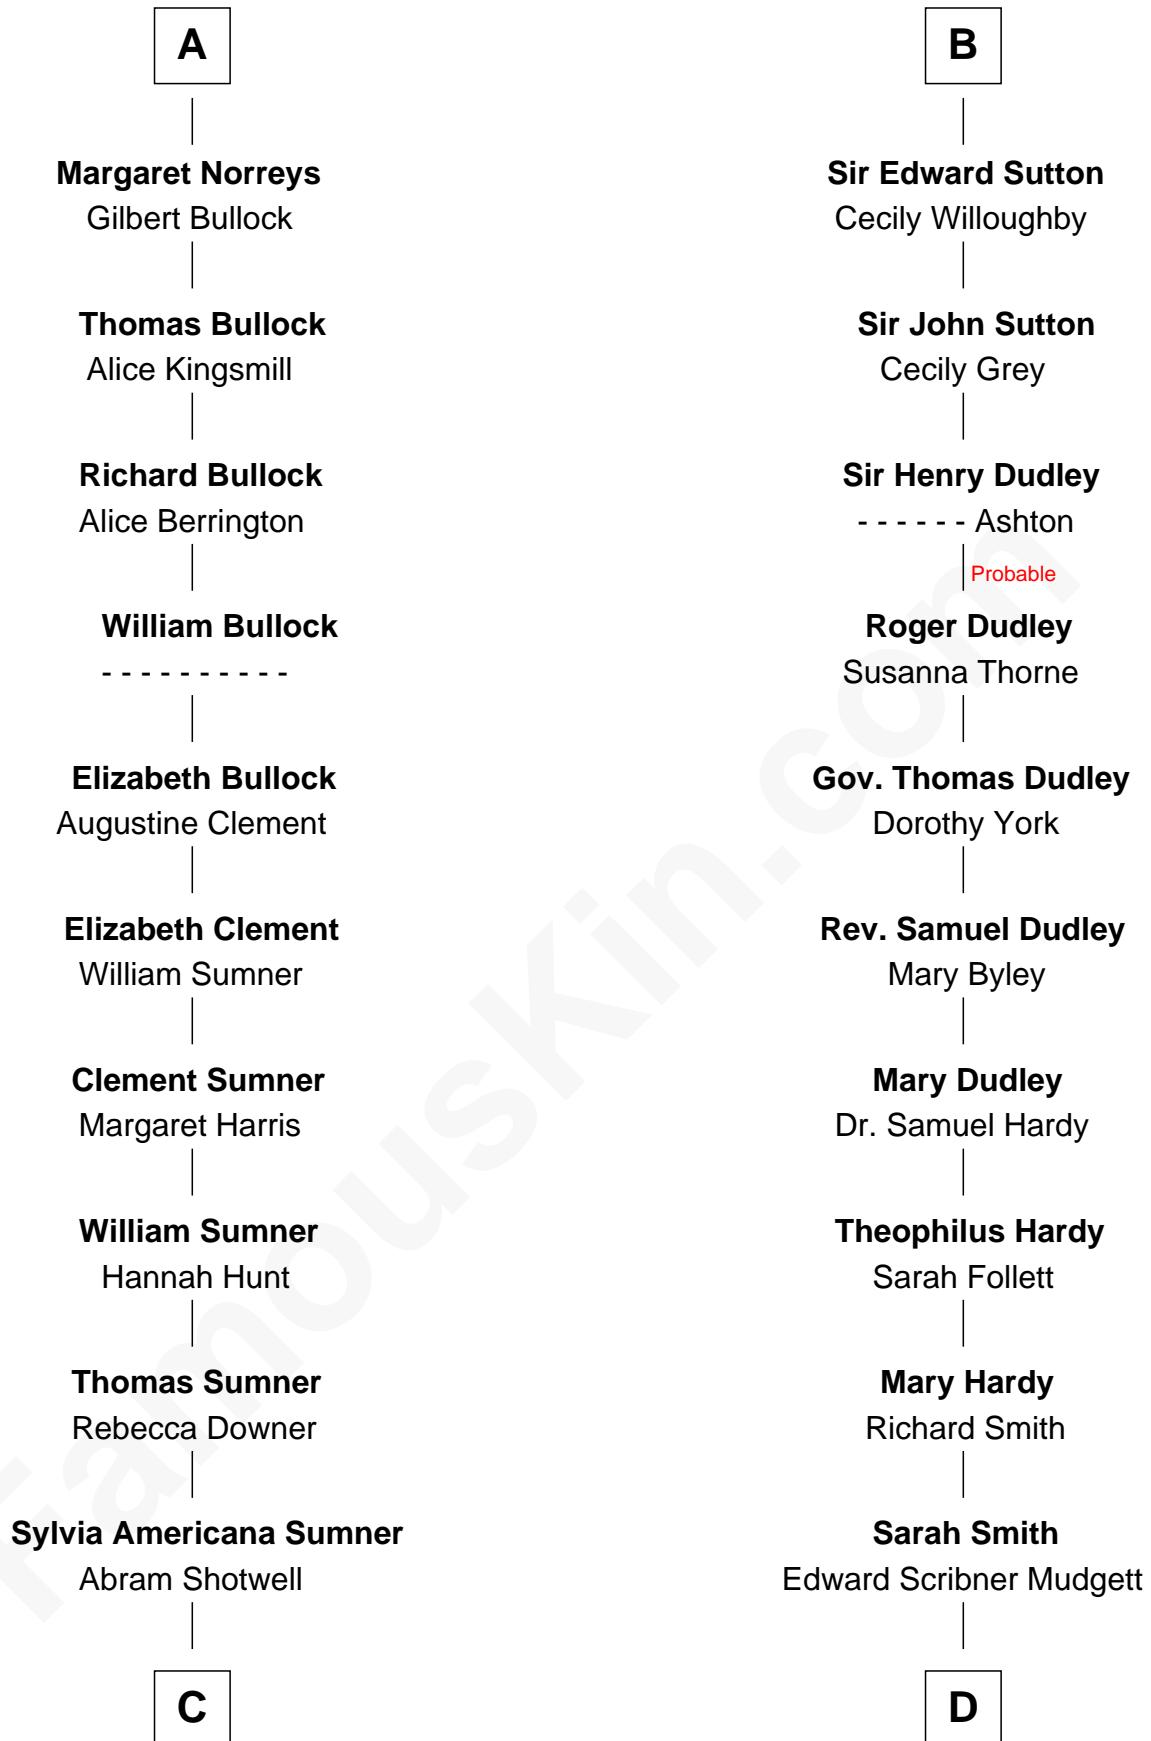

FamousKin.com Relationship Chart of

Alan Ladd
Movie Actor

20th cousin of

Dr. H. H. Holmes
Serial Killer aka "Devil in the White City"

Sir Hugh le Despencer
Isabella de Beauchamp

Hugh le Despencer
Eleanor de Clare

Isabel le Despencer
Richard Fitzalan

Sir Edmund Fitzalan
Sibyl de Montagu

Philippe Fitzalan
Sir Richard Sergeaux

Alice Sergeaux
Sir Richard de Vere

Sir John de Vere
Elizabeth Howard

Joan de Vere
Sir William Norreys

A

Sir Philip le Despencer
Margaret de Goushill

Sir Philip le Despencer
Joan de Cobham

Sir Philip le Despencer
Elizabeth - - - - -

Alice le Despenser
Sir John Sutton

Sir John Sutton
Constance Blount

Sir John Sutton
Elizabeth Berkeley

Sir Edmund Sutton
Joyce Tiptoft

B

C

Nancy Shotwell

Alvaro Ladd

Oscar F. Ladd

Julia Henrietta Meigs

Alan Harwood Ladd