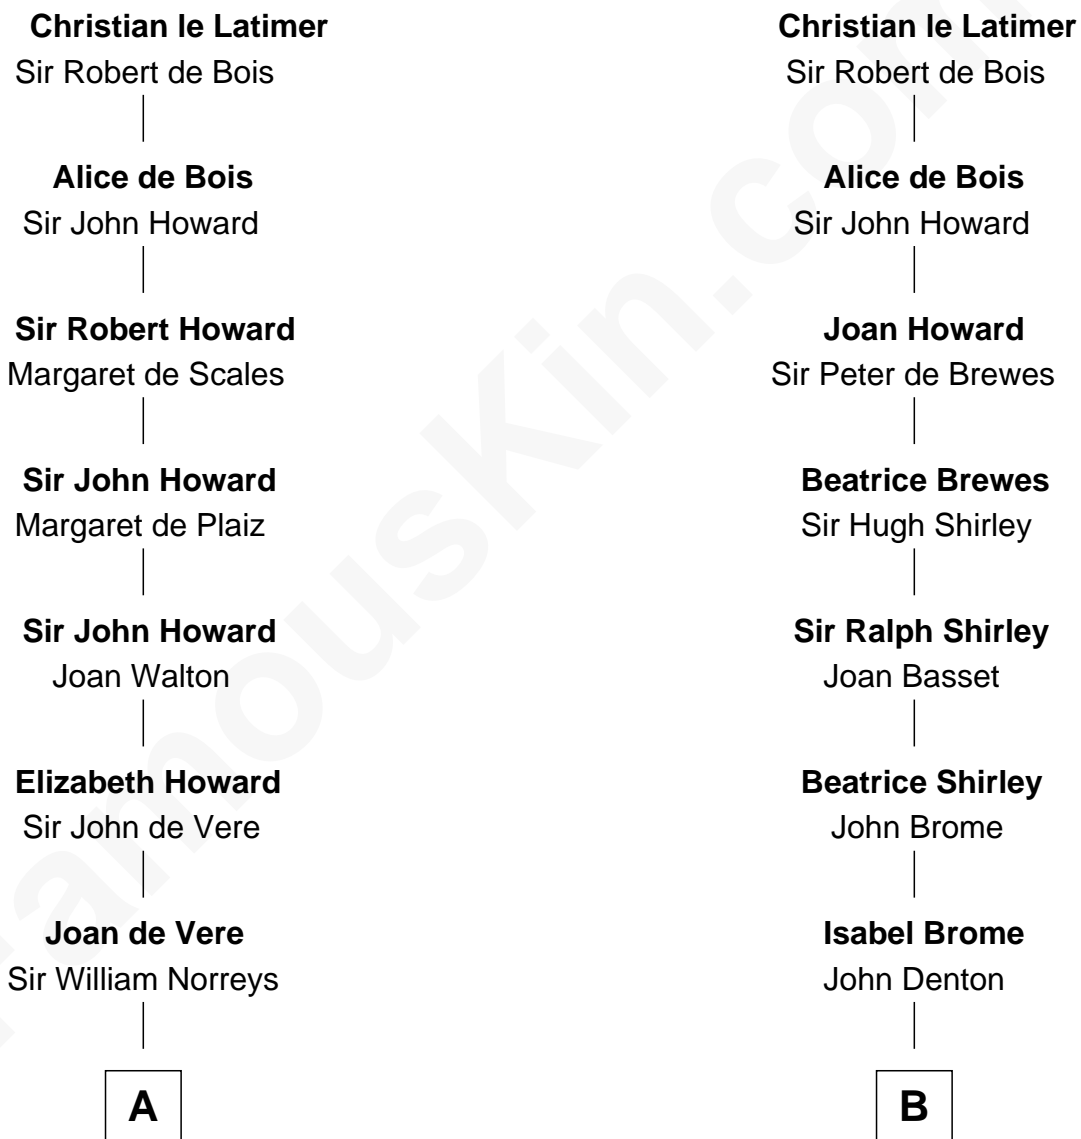

FamousKin.com Relationship Chart of

Alan Ladd

Movie Actor

20th cousin of

Dr. H. H. Holmes

Serial Killer aka "Devil in the White City"

Sir William le Latimer

C