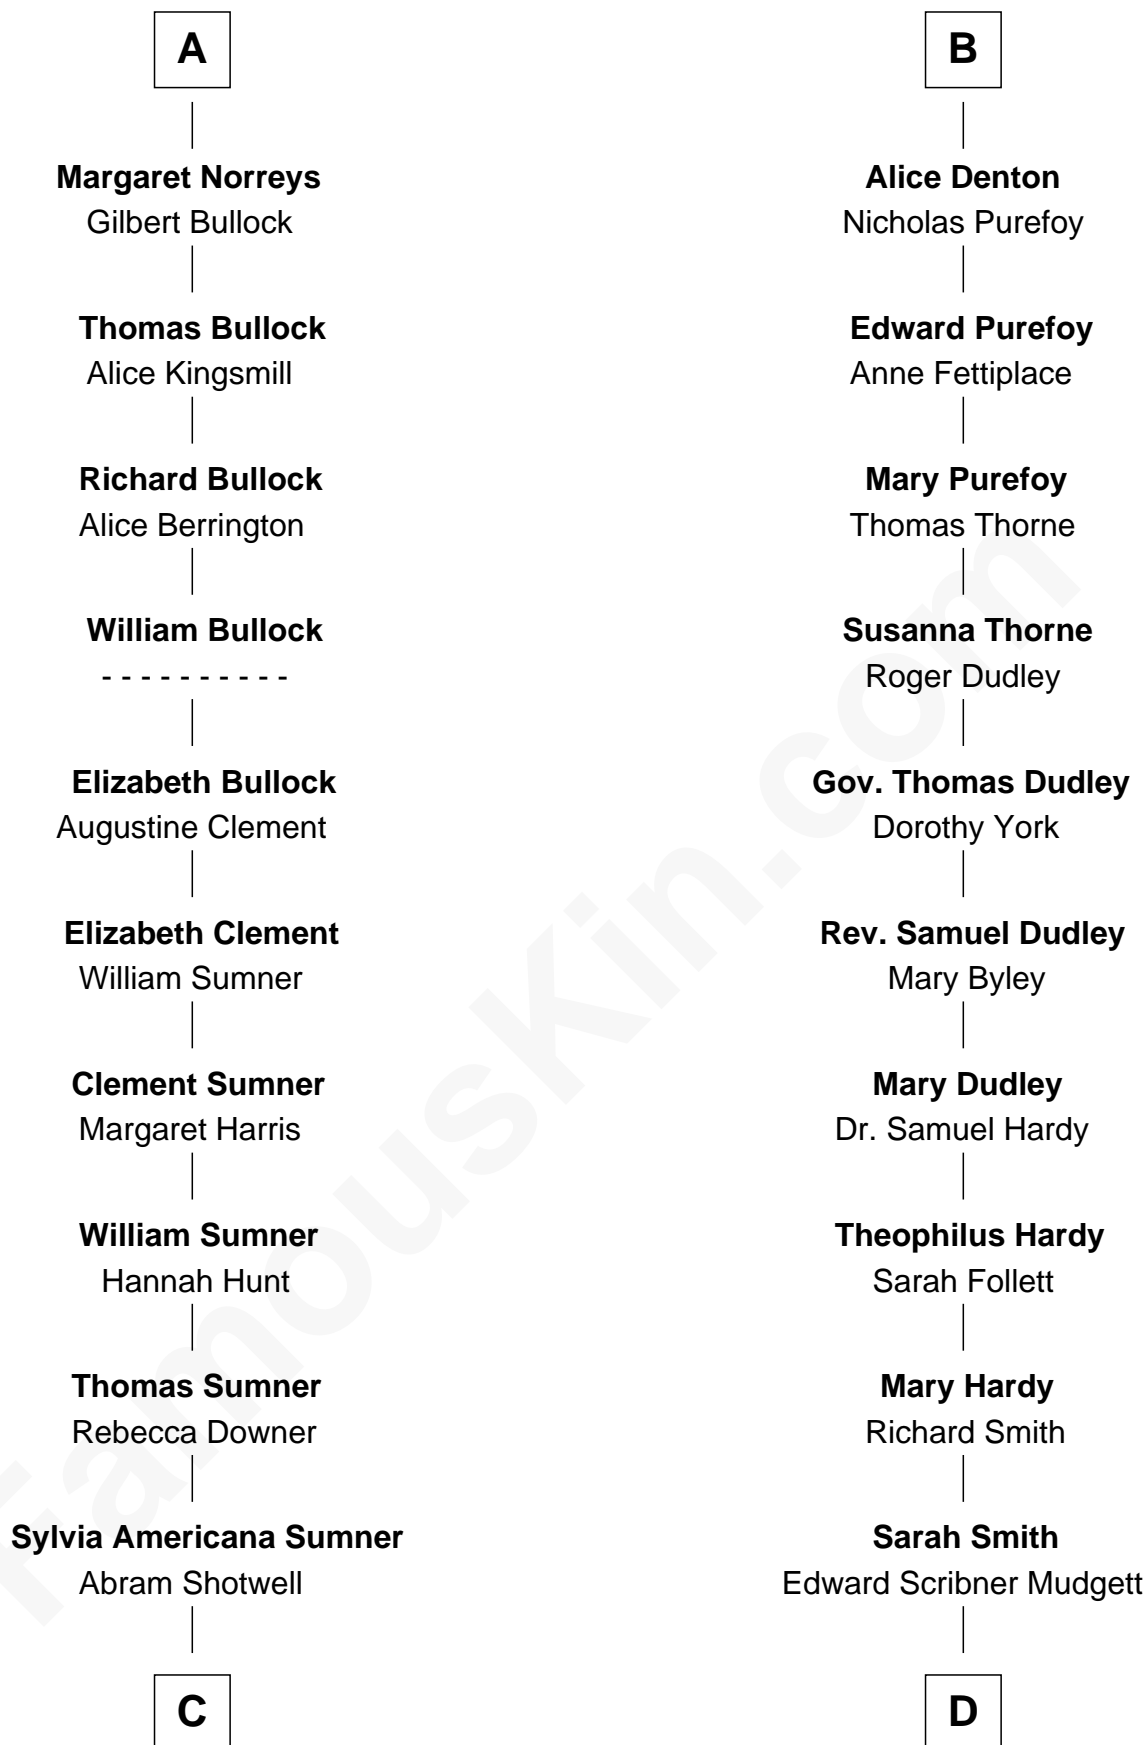

FamousKin.com Relationship Chart of

Alan Ladd

Movie Actor

20th cousin of

Dr. H. H. Holmes

Serial Killer aka "Devil in the White City"

Sir William le Latimer

C

Nancy Shotwell

Alvaro Ladd

Oscar F. Ladd

Julia Henrietta Meigs

Alan Harwood Ladd

Selina Raleigh

Alan Ladd

Movie Actor

Serial Killer Dr. H. H. Holmes

FamousKin.com