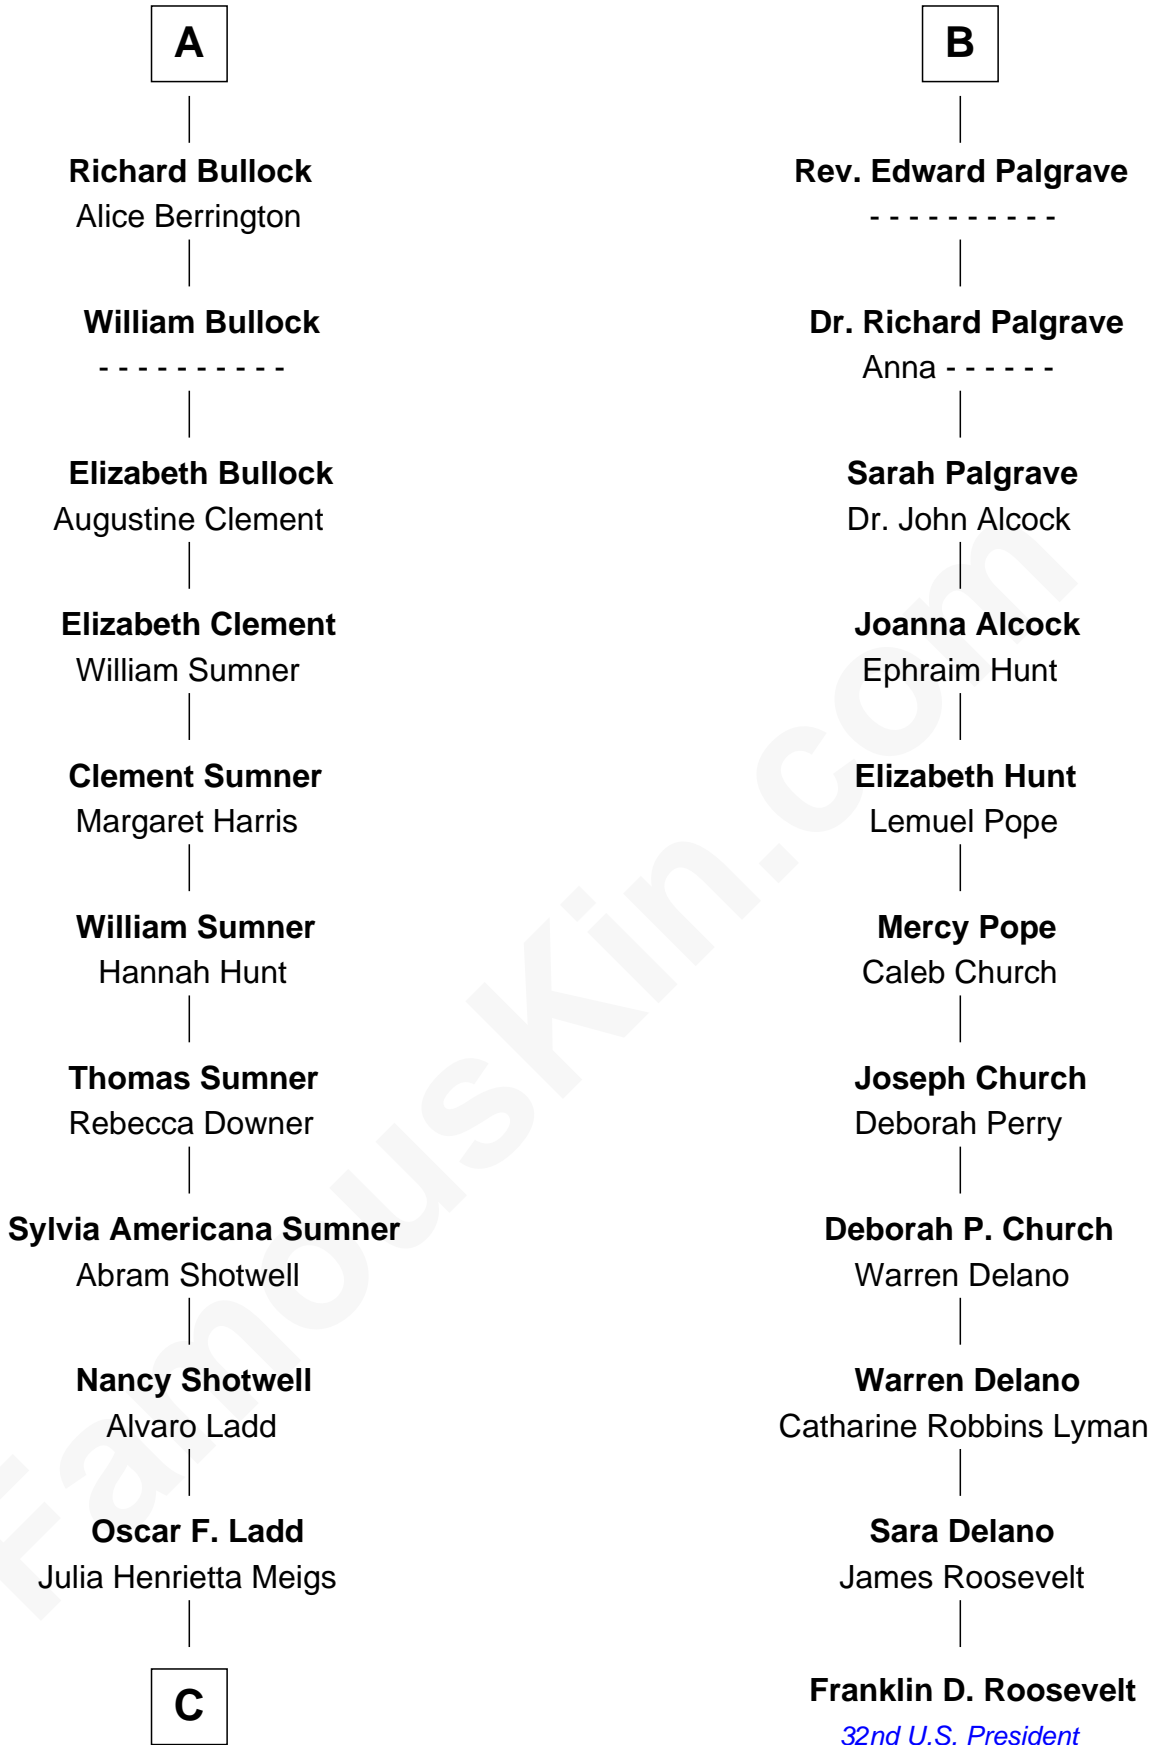

FamousKin.com Relationship Chart of

Alan Ladd
Movie Actor

17th cousin 1 time removed of

Franklin D. Roosevelt
32nd U.S. President

C

—
Alan Harwood Ladd

Selina Raleigh

—
Alan Ladd

Movie Actor

FamousKin.com