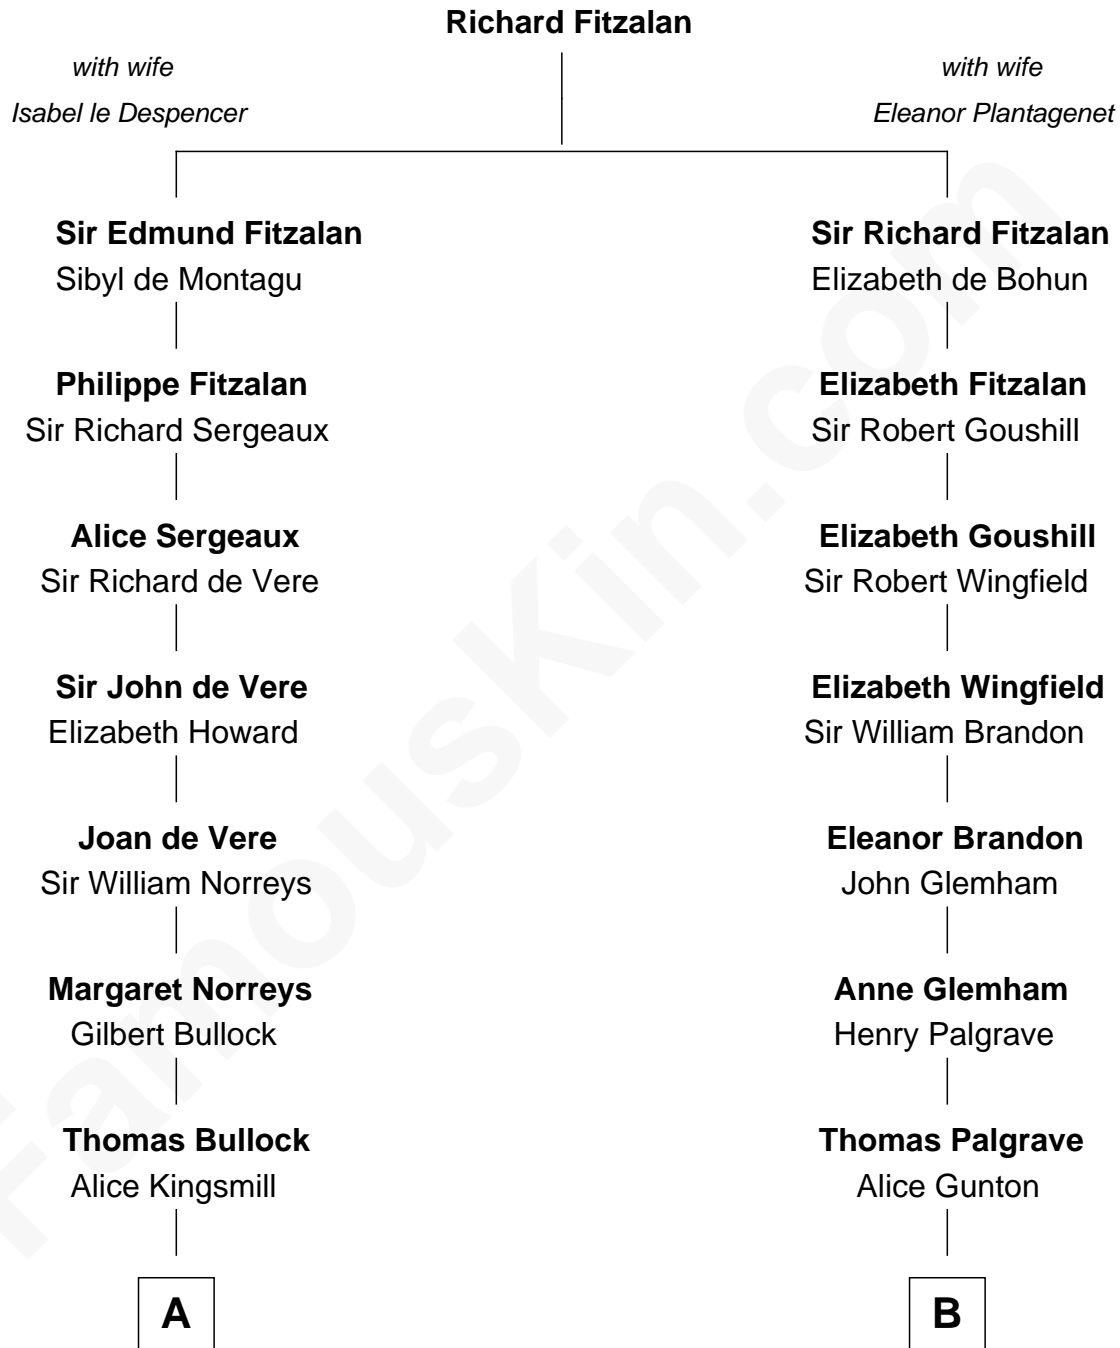

FamousKin.com Relationship Chart of

Alan Ladd
Movie Actor

17th cousin 1 time removed of

Franklin D. Roosevelt
32nd U.S. President

C

—
Alan Harwood Ladd

Selina Raleigh

—
Alan Ladd