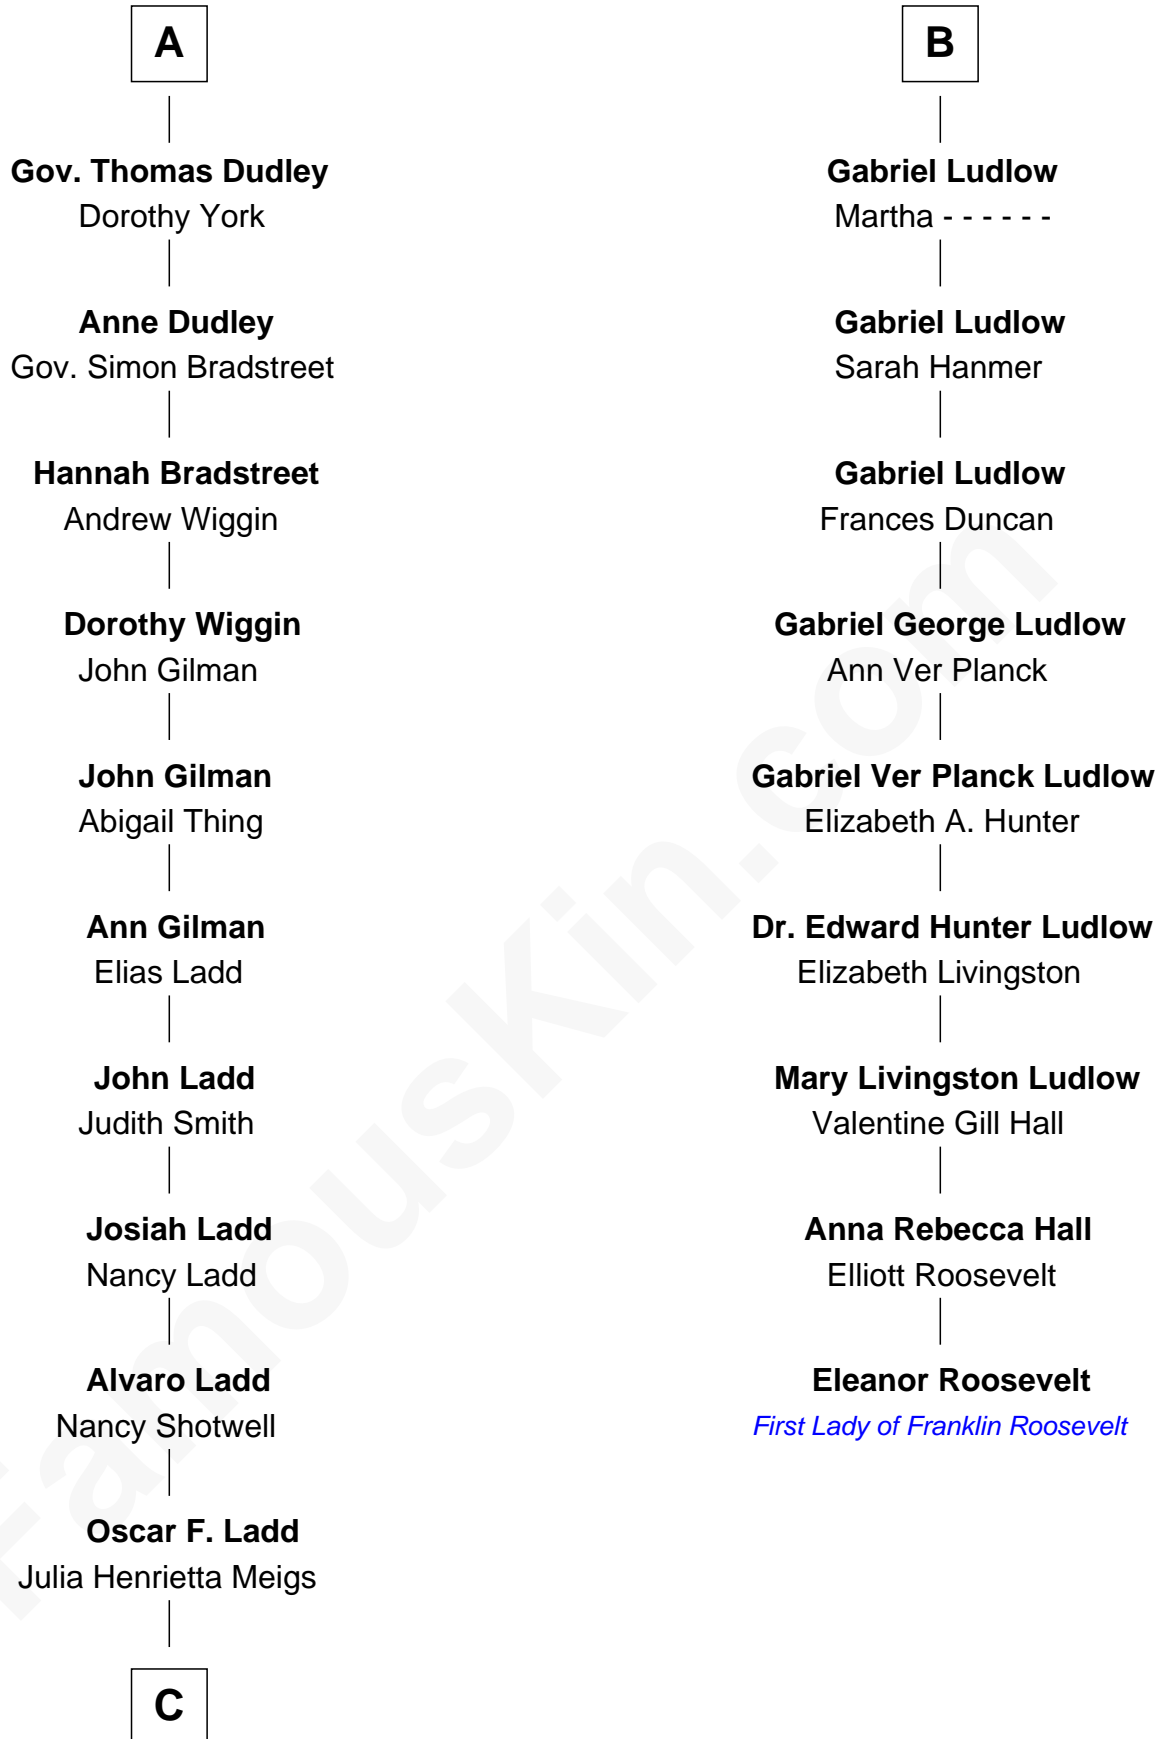

FamousKin.com Relationship Chart of

Alan Ladd
Movie Actor

15th cousin 3 times removed of

Eleanor Roosevelt

First Lady of President Franklin D. Roosevelt

Sir Walter Blount
Sancha de Ayala

Constance Blount
Sir John Sutton

Sir John Sutton
Elizabeth Berkeley

Sir Edmund Sutton
Joyce Tiptoft

Sir Edward Sutton
Cecily Willoughby

Sir John Sutton
Cecily Grey

Sir Henry Dudley
----- Ashton

Probable

Roger Dudley
Susanna Thorne

A

Sir Thomas Blount
Margaret de Gresley

Sir Walter Blount
Helena Byron

Sir William Blount
Margaret Echyngam

Elizabeth Blount
Sir Andrews de Windsor

Edith Windsor
George Ludlow

Thomas Ludlow
Jane Pyle

Thomas Ludlow
Jane Bennett

B

C

—
Alan Harwood Ladd

Selina Raleigh

—
Alan Ladd

Movie Actor

FamousKin.com