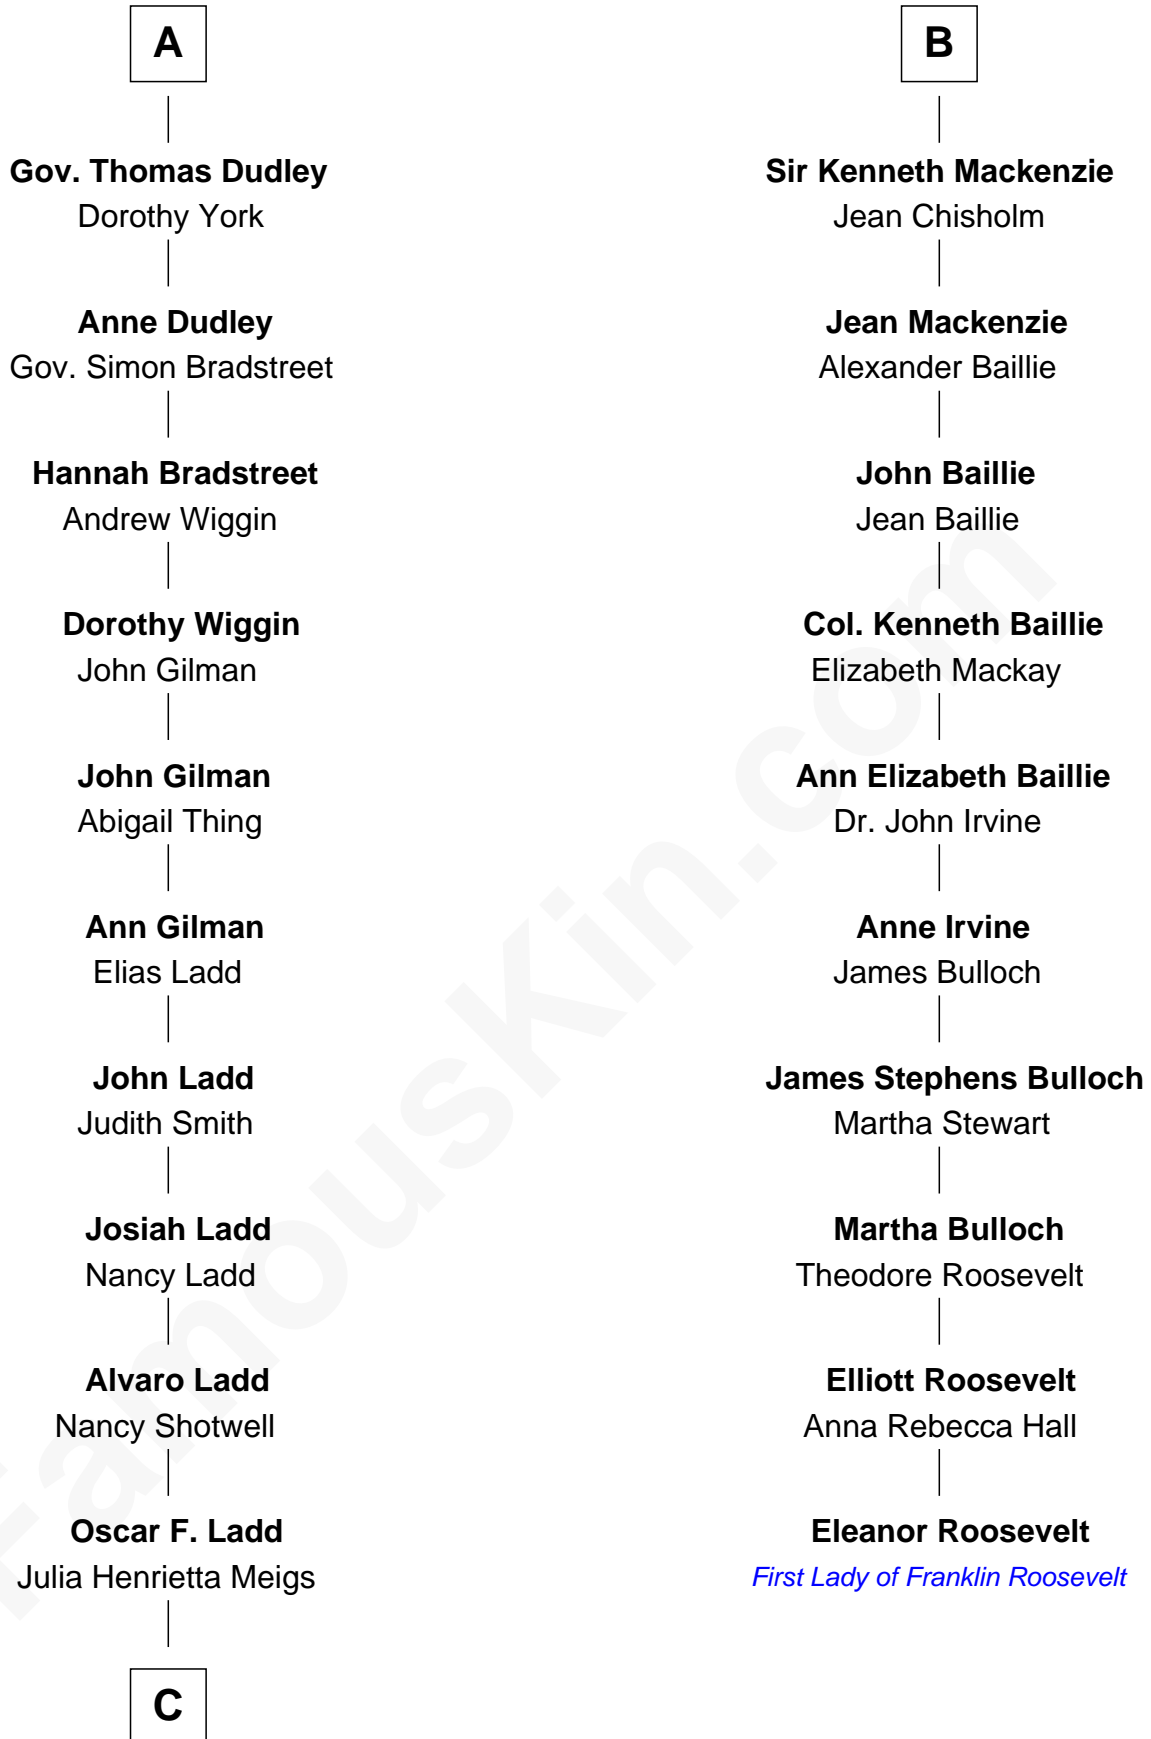

FamousKin.com Relationship Chart of

Alan Ladd
Movie Actor

16th cousin 2 times removed of

Eleanor Roosevelt

First Lady of President Franklin D. Roosevelt

John of Gaunt
Katherine Roet

C

—
Alan Harwood Ladd

Selina Raleigh

—
Alan Ladd

Movie Actor

FamousKin.com