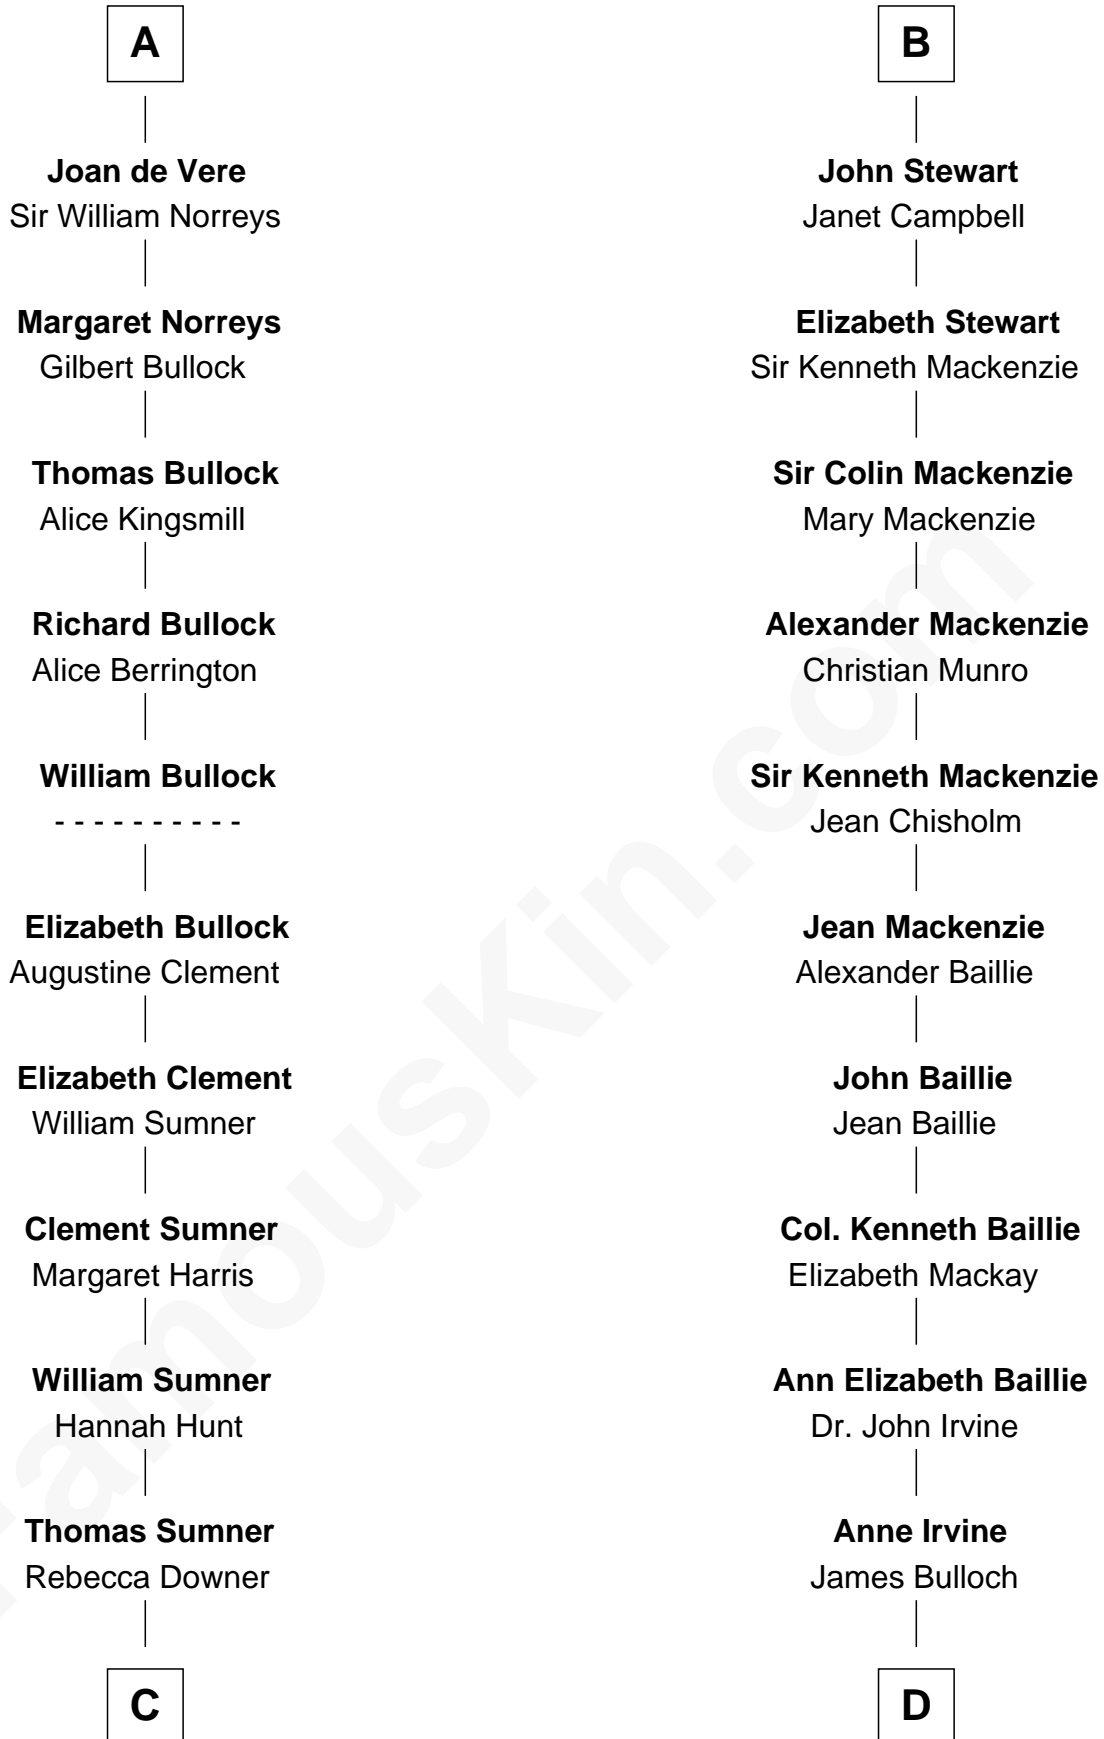

FamousKin.com Relationship Chart of

Alan Ladd
Movie Actor

20th cousin 1 time removed of

Eleanor Roosevelt

First Lady of President Franklin D. Roosevelt

C

Sylvia Americana Sumner

Abram Shotwell

Nancy Shotwell

Alvaro Ladd

Oscar F. Ladd

Julia Henrietta Meigs

Alan Harwood Ladd

Selina Raleigh

Alan Ladd

Movie Actor

D

James Stephens Bulloch

Martha Stewart

Martha Bulloch

Theodore Roosevelt

Elliott Roosevelt

Anna Rebecca Hall

Eleanor Roosevelt

First Lady of Franklin Roosevelt