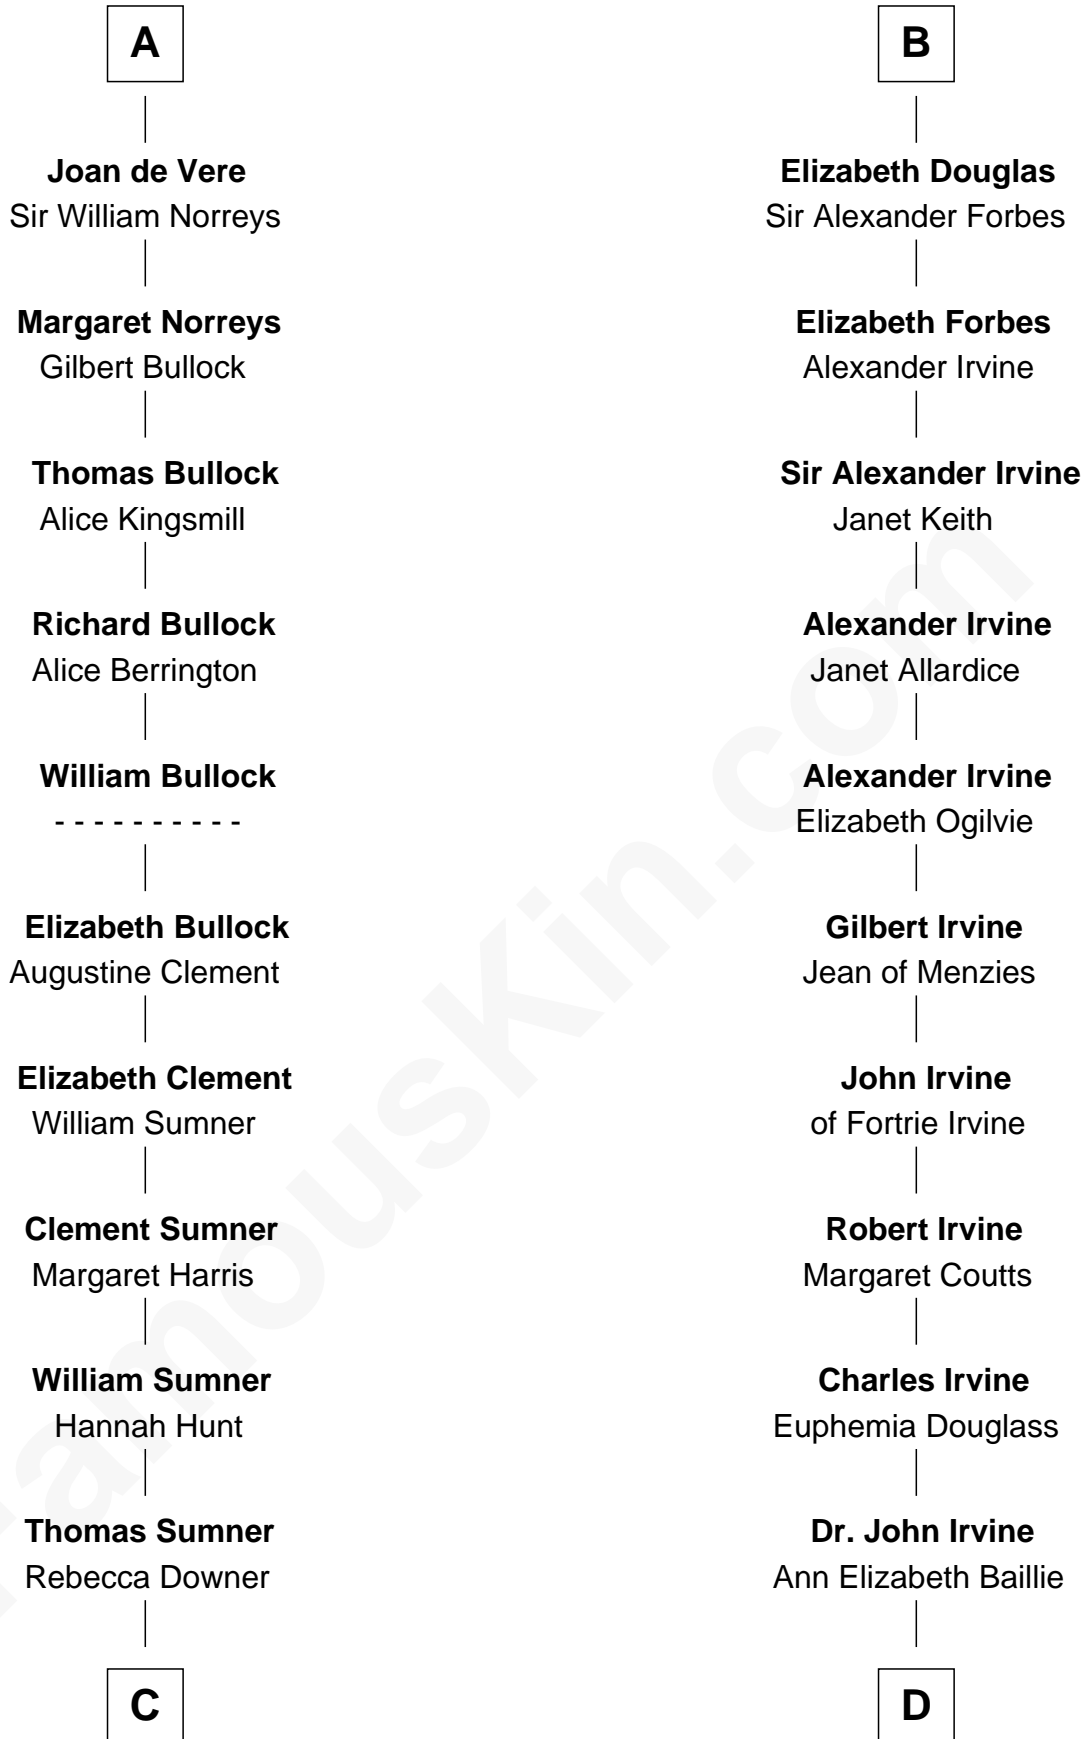

# FamousKin.com Relationship Chart of

**Alan Ladd**  
*Movie Actor*

21st cousin of

**Eleanor Roosevelt**

*First Lady of President Franklin D. Roosevelt*

**C**

**Sylvia Americana Sumner**

Abram Shotwell

**Nancy Shotwell**

Alvaro Ladd

**Oscar F. Ladd**

Julia Henrietta Meigs

**Alan Harwood Ladd**

Selina Raleigh

**Alan Ladd**

*Movie Actor*

**D**

**Anne Irvine**

James Bulloch

**James Stephens Bulloch**

Martha Stewart

**Martha Bulloch**

Theodore Roosevelt

**Elliott Roosevelt**

Anna Rebecca Hall

**Eleanor Roosevelt**

*First Lady of Franklin Roosevelt*