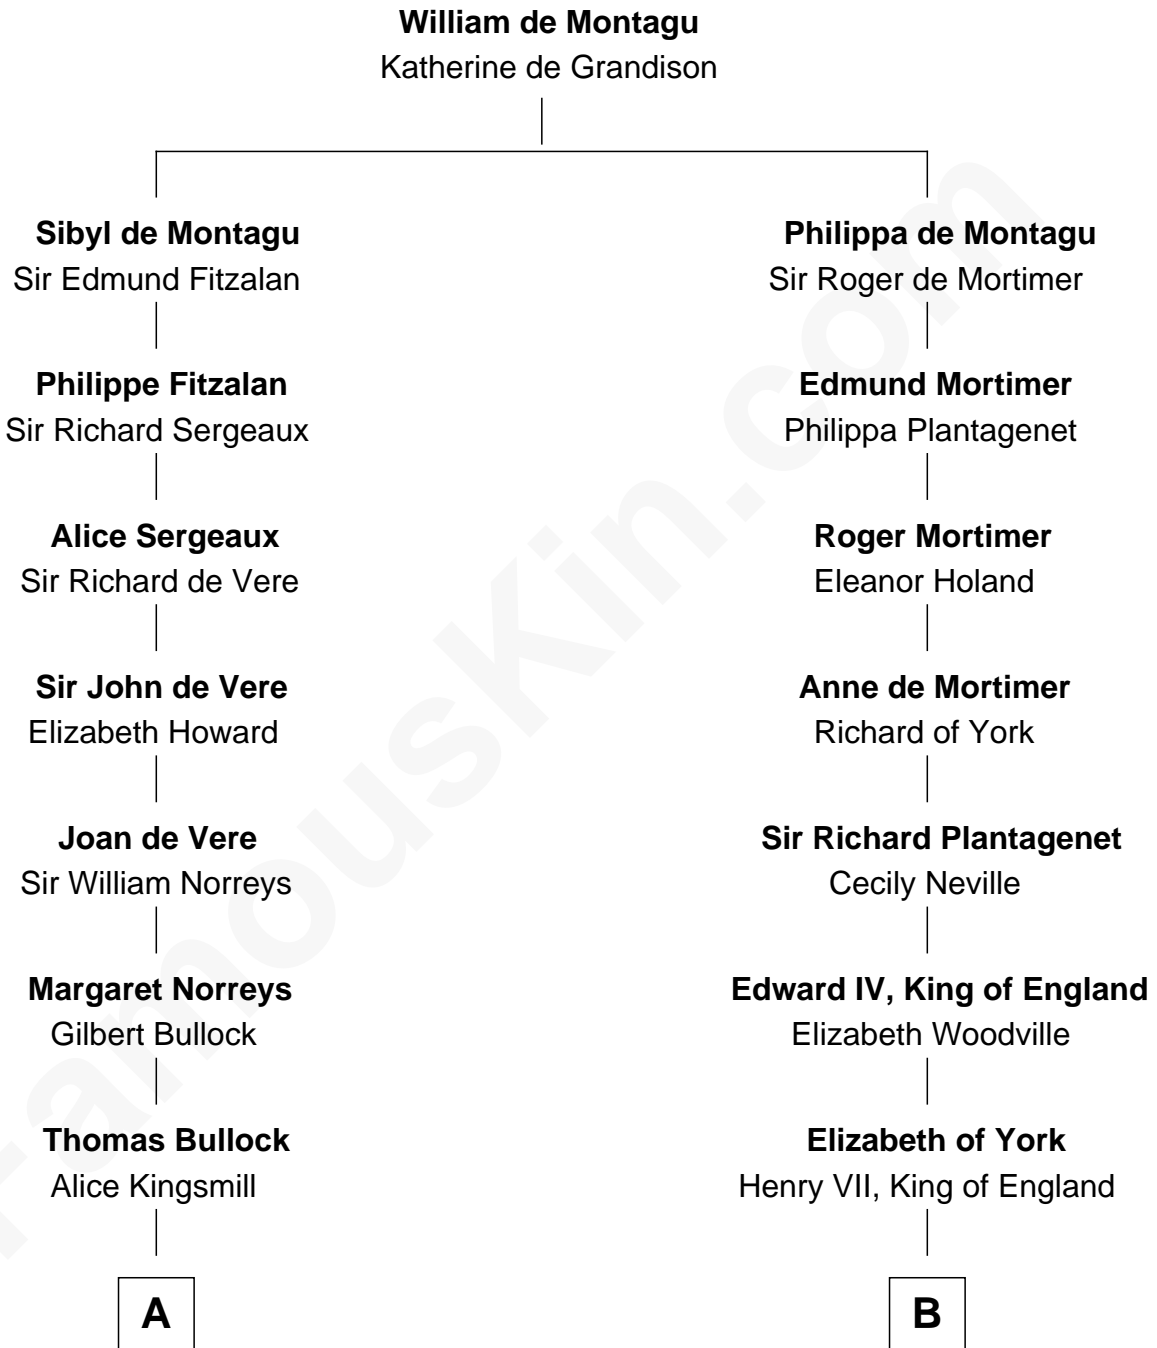

# FamousKin.com Relationship Chart of

**Alan Ladd**  
Movie Actor

18th cousin 3 times removed of

**Eleanor Roosevelt**

First Lady of President Franklin D. Roosevelt

**C**

**Alan Harwood Ladd**

Selina Raleigh

**Alan Ladd**

*Movie Actor*

**D**

**Gabriel Ver Planck Ludlow**

Elizabeth A. Hunter

**Dr. Edward Hunter Ludlow**

Elizabeth Livingston

**Mary Livingston Ludlow**

Valentine Gill Hall

**Anna Rebecca Hall**

Elliott Roosevelt

**Eleanor Roosevelt**

*First Lady of Franklin Roosevelt*

FamousKin.com