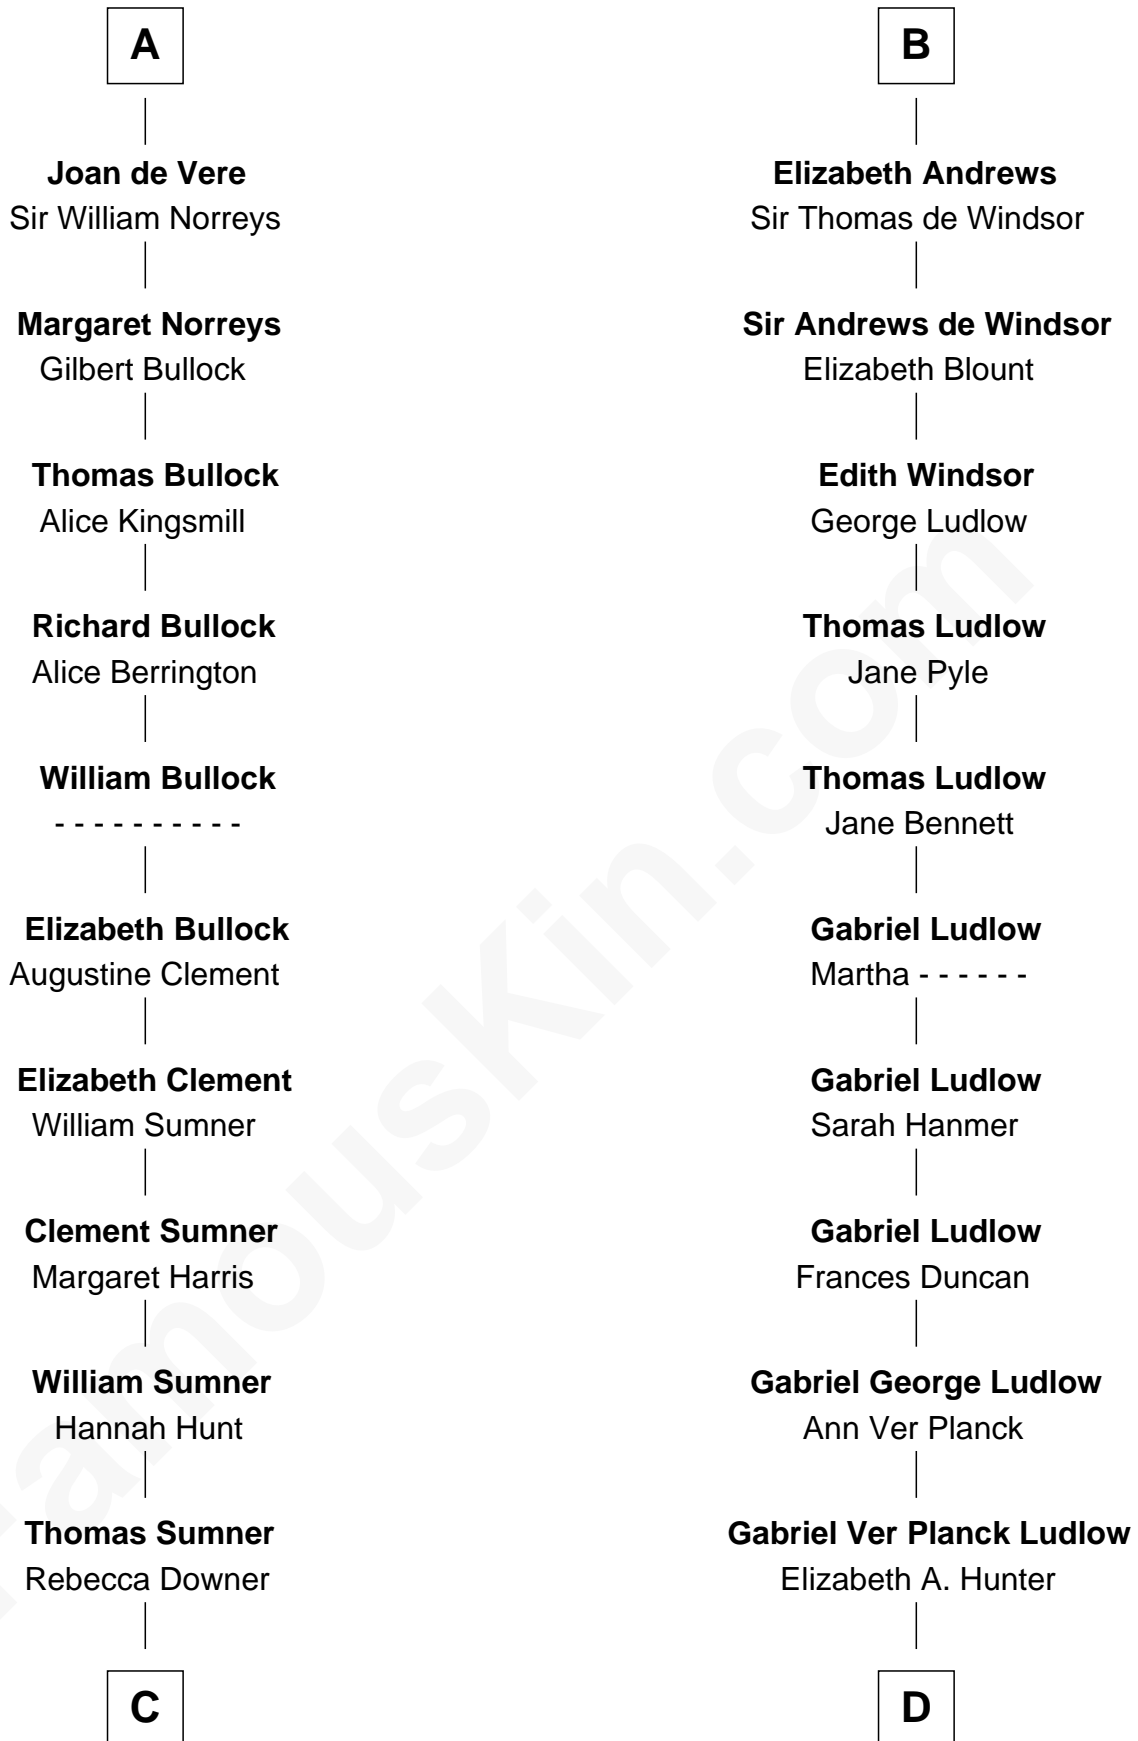

FamousKin.com Relationship Chart of

Alan Ladd
Movie Actor

20th cousin 1 time removed of

Eleanor Roosevelt

First Lady of President Franklin D. Roosevelt

Sir Hugh le Despencer
Aveline Basset

Sir Hugh le Despencer
Isabella de Beauchamp

Hugh le Despencer
Eleanor de Clare

Isabel le Despencer
Richard Fitzalan

Sir Edmund Fitzalan
Sibyl de Montagu

Philippe Fitzalan
Sir Richard Sergeaux

Alice Sergeaux
Sir Richard de Vere

Sir John de Vere
Elizabeth Howard

A

Eleanor le Despencer
Sir Hugh de Courtenay

Sir Hugh de Courtenay
Agnes de St. John

Sir Hugh de Courtenay
Margaret de Bohun

Elizabeth de Courtenay
Sir Andrew Luttrell

Sir Hugh Luttrell
Catherine de Beaumont

Elizabeth Luttrell
John Stratton

Elizabeth Stratton
John Andrews

B

C

Sylvia Americana Sumner

Abram Shotwell

Nancy Shotwell

Alvaro Ladd