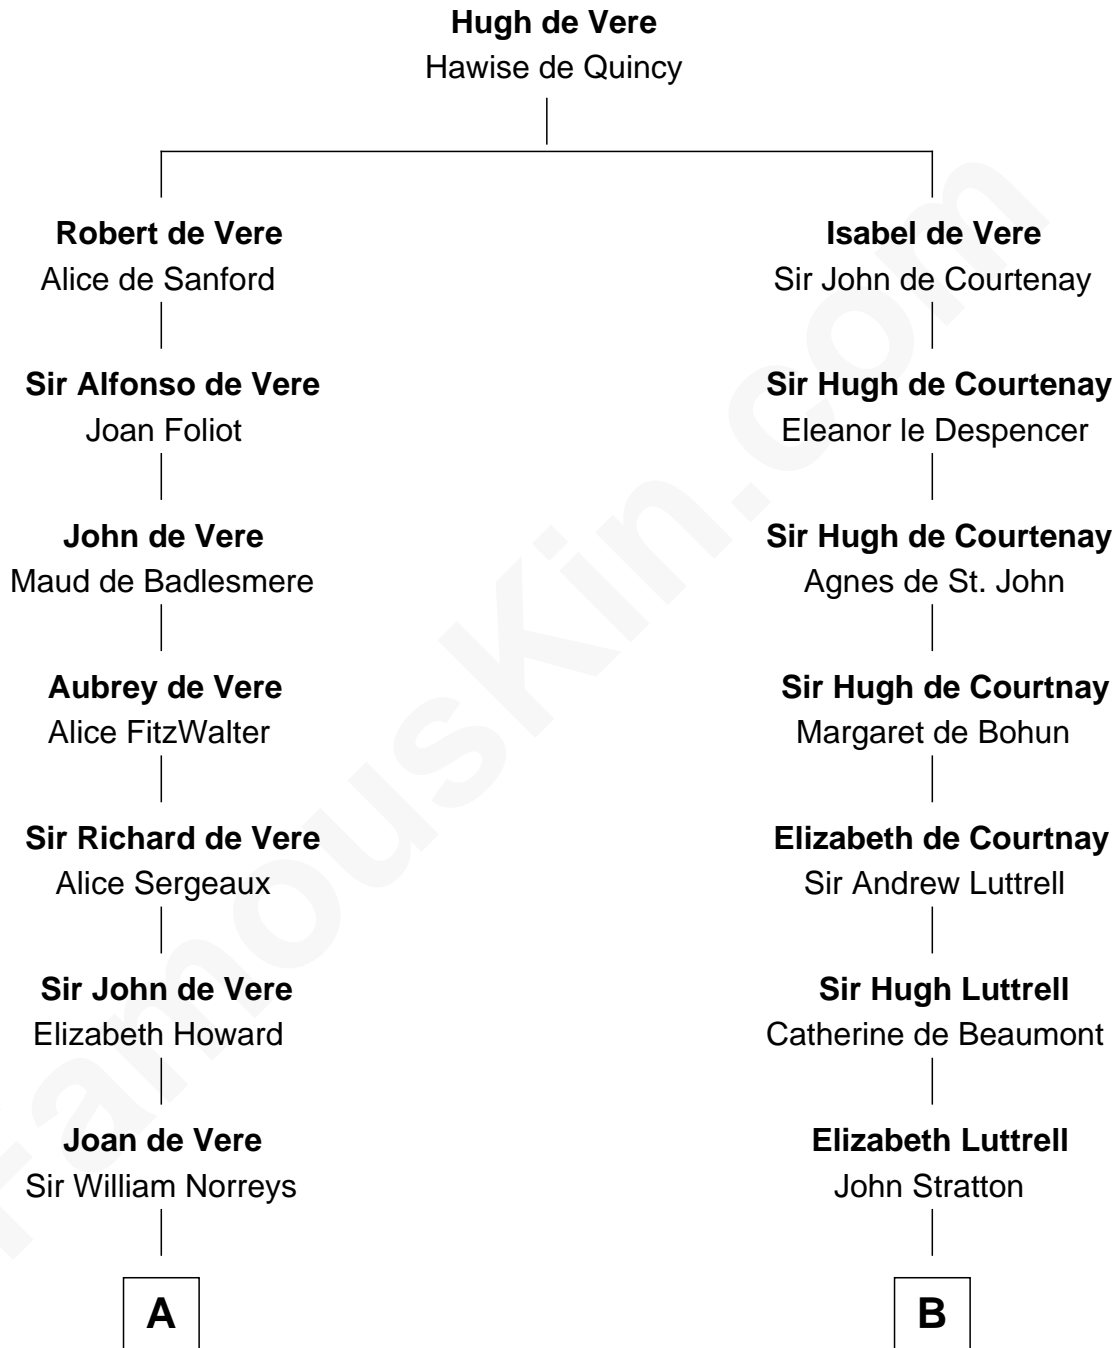

FamousKin.com Relationship Chart of

Alan Ladd
Movie Actor

20th cousin 1 time removed of

Eleanor Roosevelt

First Lady of President Franklin D. Roosevelt

C

Nancy Shotwell

Alvaro Ladd

Oscar F. Ladd

Julia Henrietta Meigs

Alan Harwood Ladd

Selina Raleigh

Alan Ladd

Movie Actor

D

Gabriel Ver Planck Ludlow