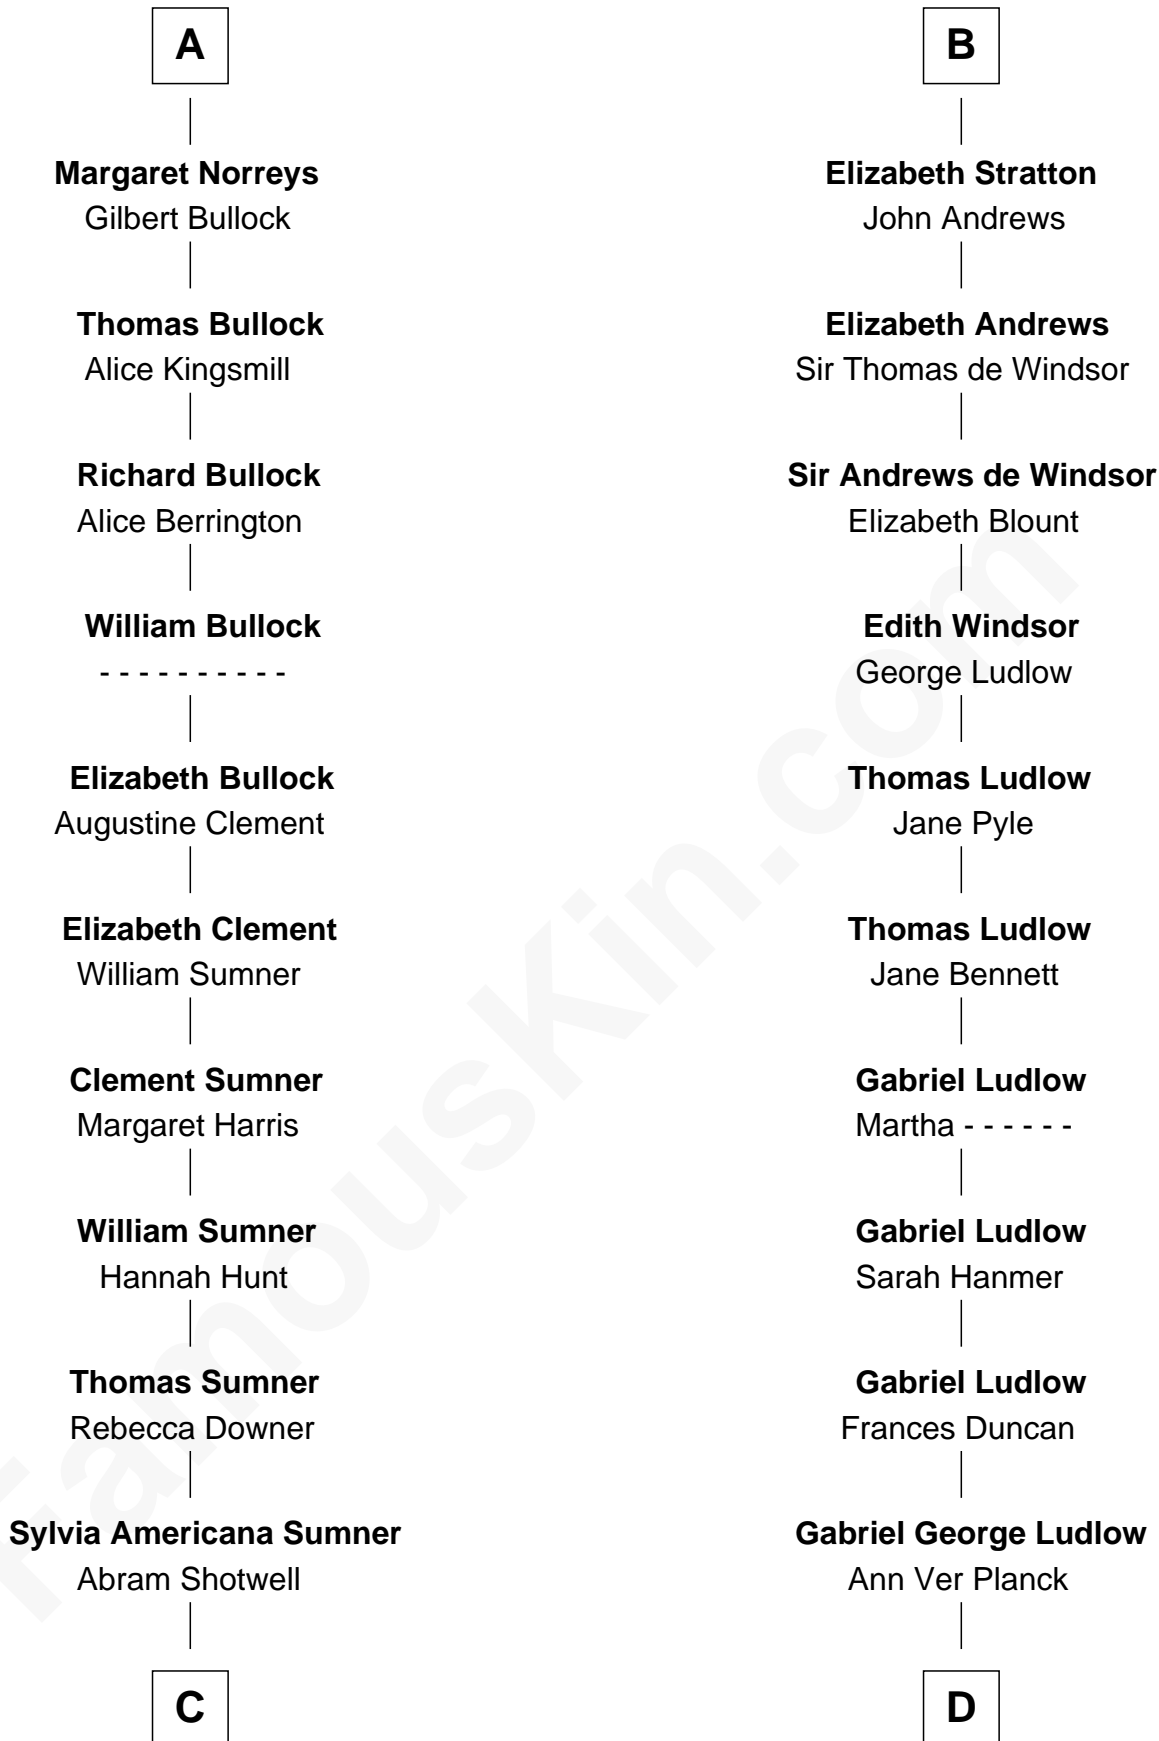

FamousKin.com Relationship Chart of

Alan Ladd
Movie Actor

20th cousin 1 time removed of

Eleanor Roosevelt

First Lady of President Franklin D. Roosevelt

C

Nancy Shotwell

Alvaro Ladd

Oscar F. Ladd

Julia Henrietta Meigs

Alan Harwood Ladd

Selina Raleigh

Alan Ladd

Movie Actor

D

Gabriel Ver Planck Ludlow

Elizabeth A. Hunter

Dr. Edward Hunter Ludlow

Elizabeth Livingston

Mary Livingston Ludlow

Valentine Gill Hall

Anna Rebecca Hall

Elliott Roosevelt

Eleanor Roosevelt