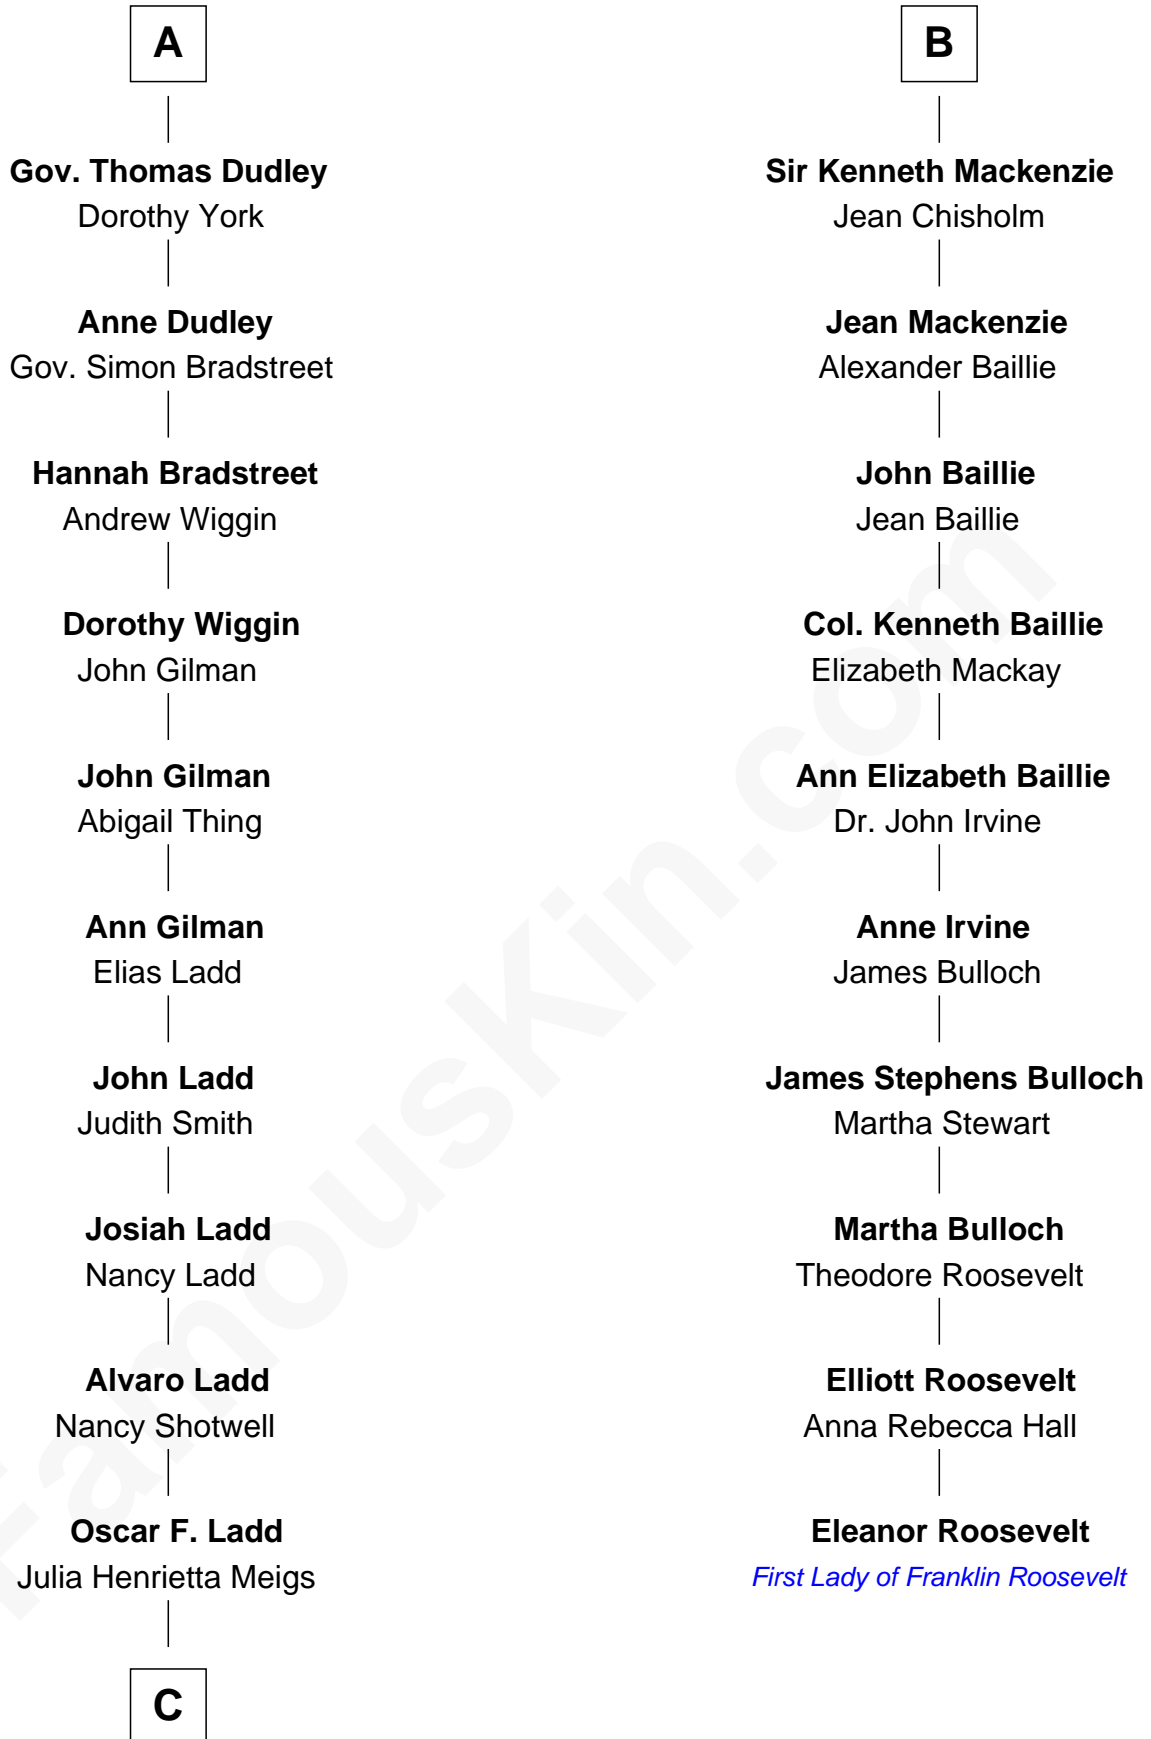

FamousKin.com Relationship Chart of

Alan Ladd
Movie Actor

16th cousin 2 times removed of

Eleanor Roosevelt

First Lady of President Franklin D. Roosevelt

Sir Thomas de Holand

Alice Fitzalan

C

—
Alan Harwood Ladd

Selina Raleigh

—
Alan Ladd

Movie Actor

FamousKin.com