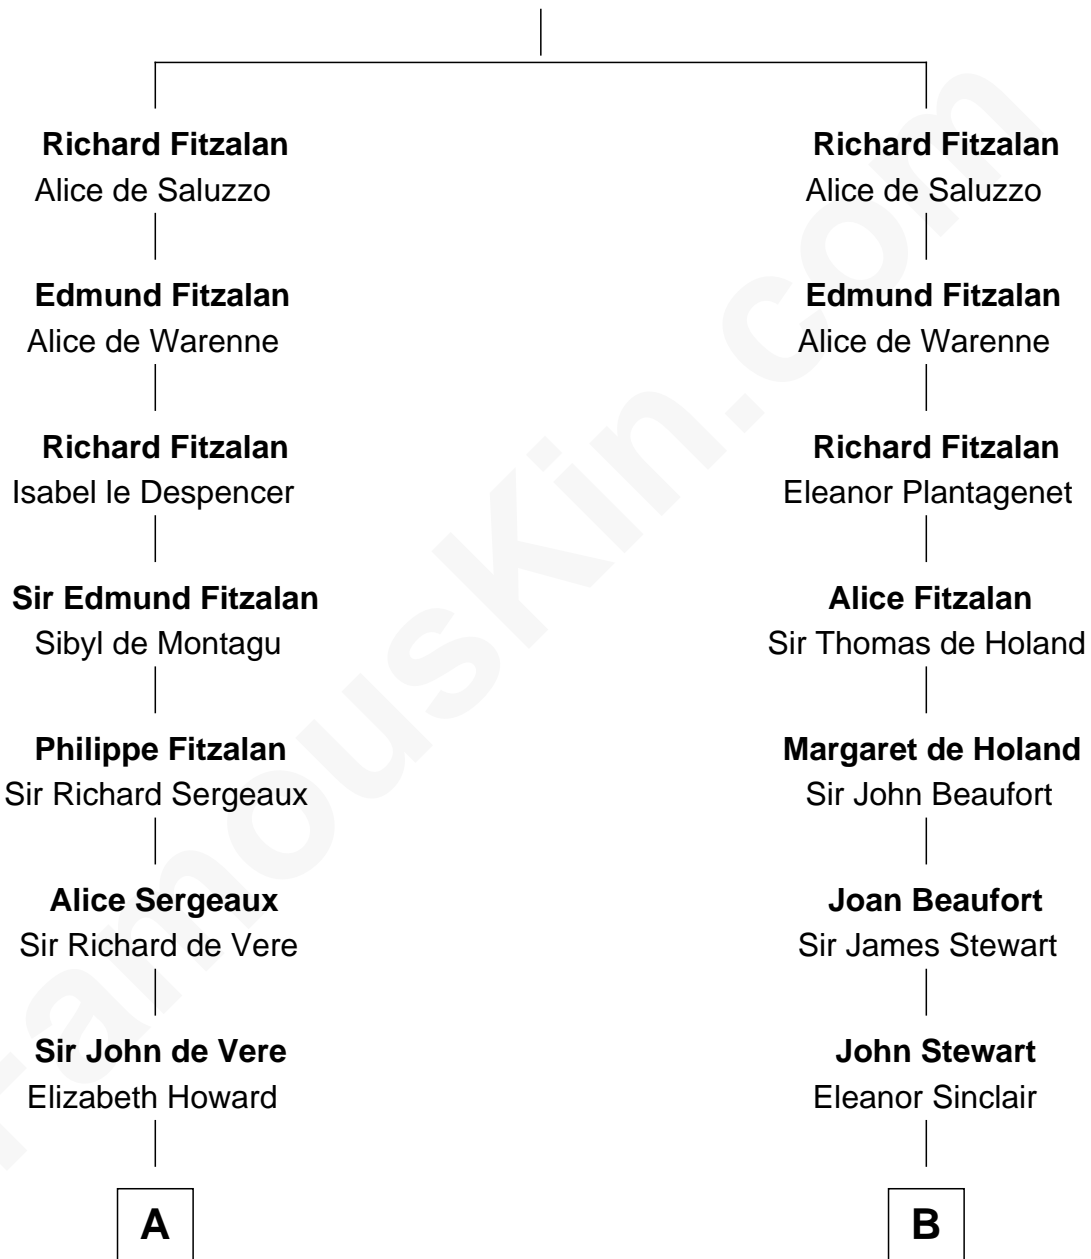

FamousKin.com Relationship Chart of

Alan Ladd
Movie Actor

20th cousin 1 time removed of

Eleanor Roosevelt

First Lady of President Franklin D. Roosevelt

John Fitzalan
Isabel de Mortimer

C

Sylvia Americana Sumner

Abram Shotwell

Nancy Shotwell

Alvaro Ladd

Oscar F. Ladd

Julia Henrietta Meigs

Alan Harwood Ladd

Selina Raleigh

Alan Ladd