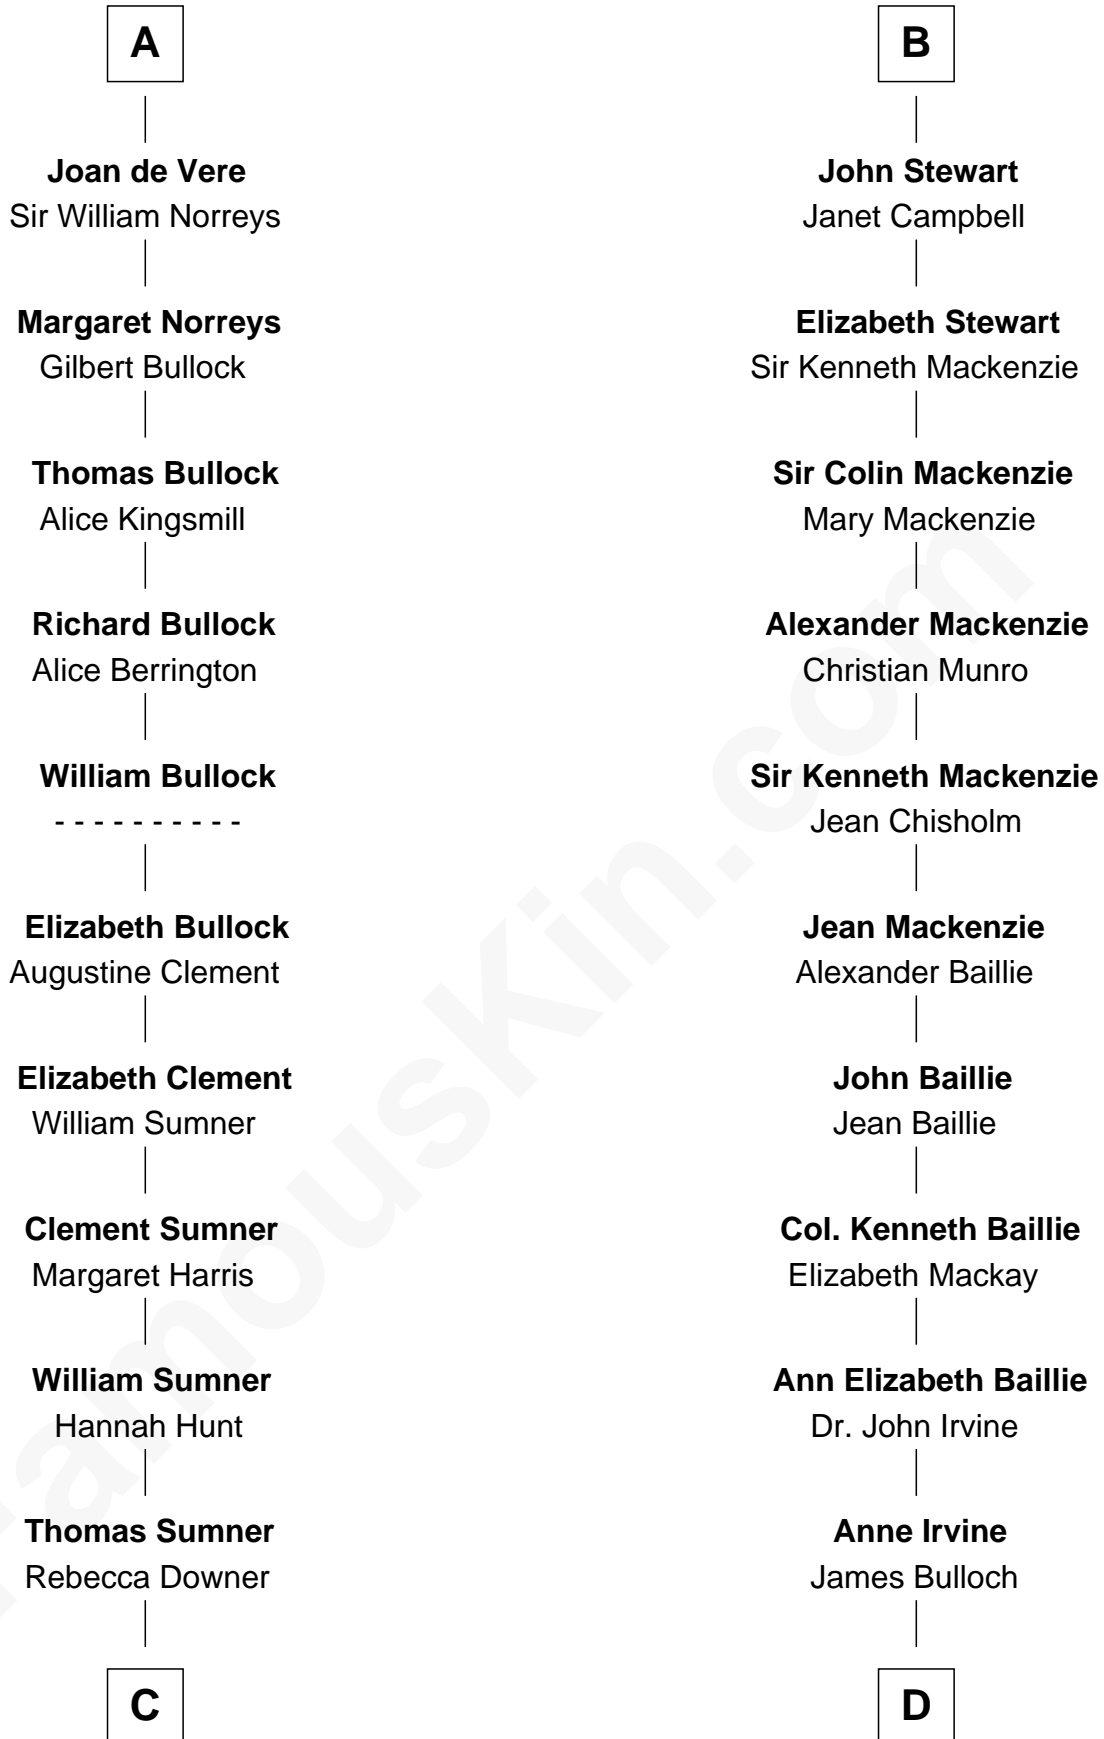

FamousKin.com Relationship Chart of

Alan Ladd
Movie Actor

20th cousin 1 time removed of

Eleanor Roosevelt

First Lady of President Franklin D. Roosevelt

John Fitzalan
Isabel de Mortimer

C

Sylvia Americana Sumner

Abram Shotwell

Nancy Shotwell

Alvaro Ladd

Oscar F. Ladd

Julia Henrietta Meigs

Alan Harwood Ladd

Selina Raleigh

Alan Ladd

Movie Actor

D

James Stephens Bulloch

Martha Stewart

Martha Bulloch

Theodore Roosevelt

Elliott Roosevelt

Anna Rebecca Hall

Eleanor Roosevelt

First Lady of Franklin Roosevelt