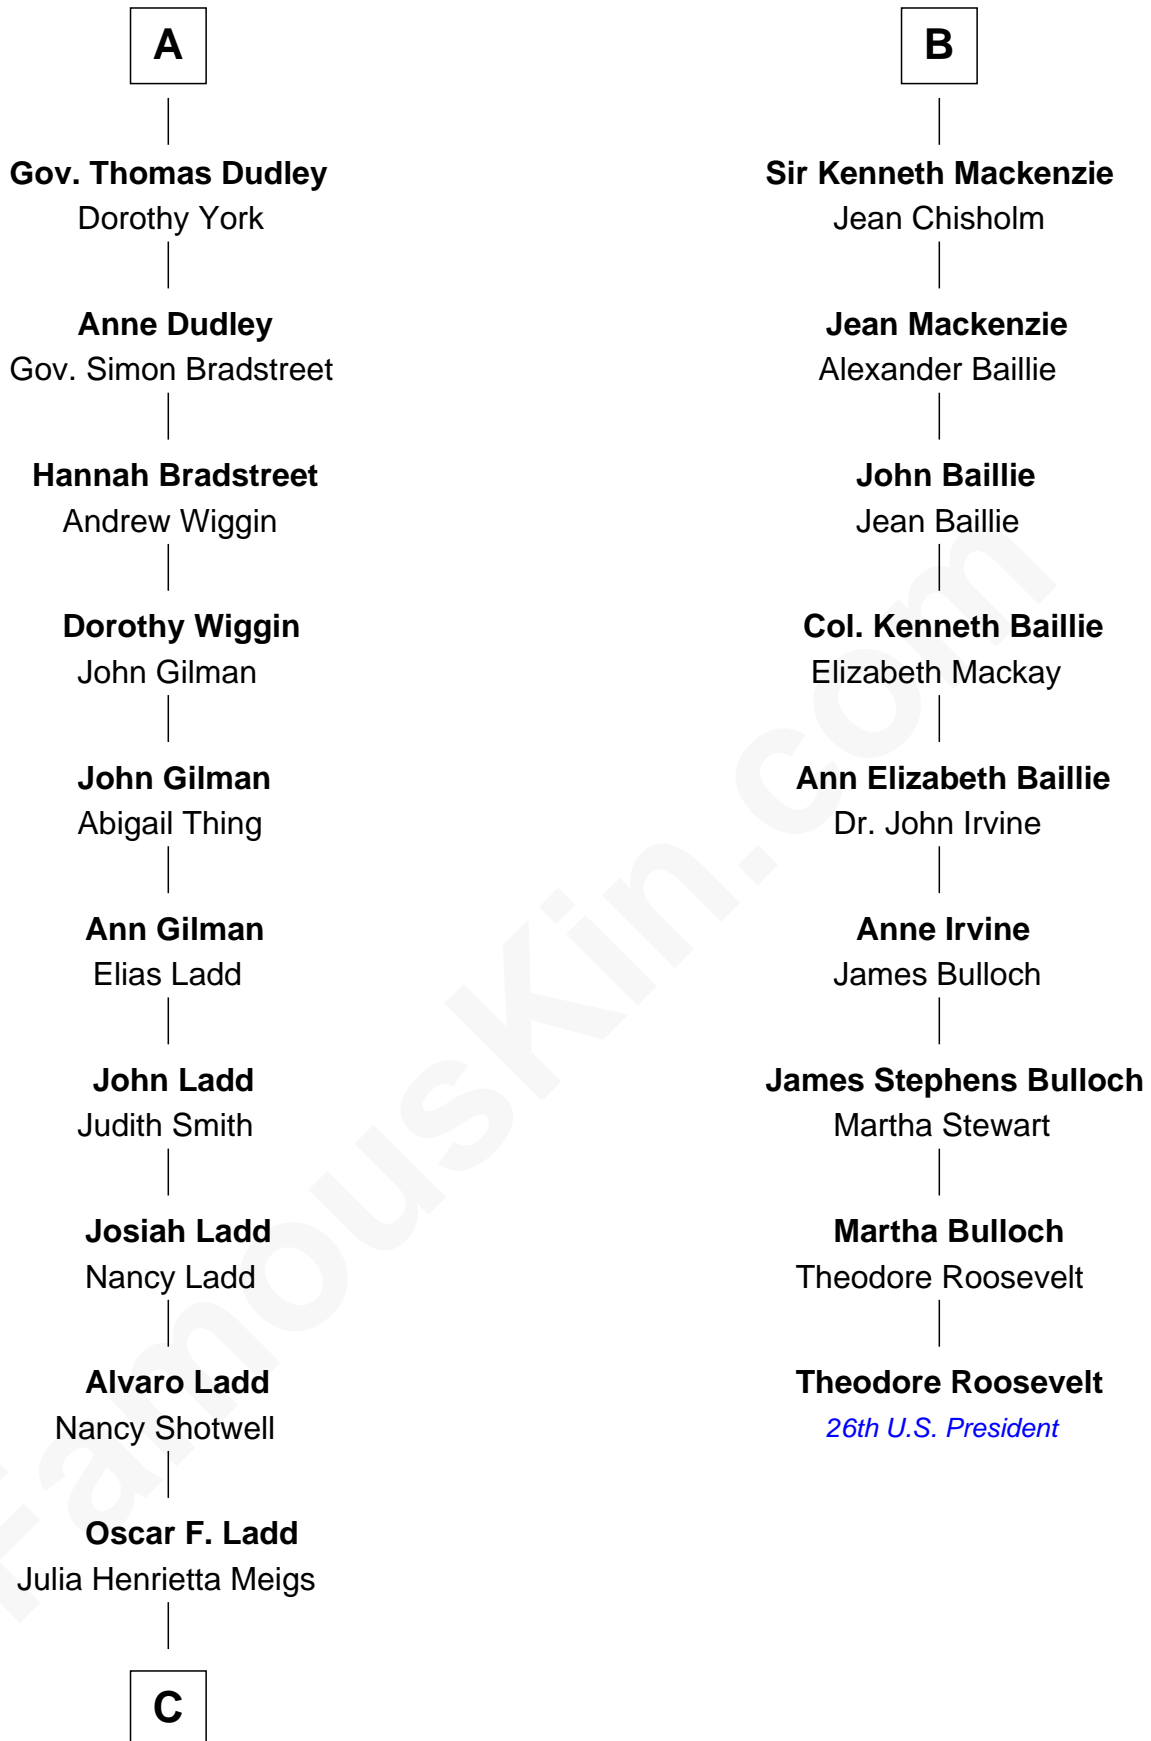

FamousKin.com Relationship Chart of

Alan Ladd
Movie Actor

15th cousin 3 times removed of

Theodore Roosevelt
26th U.S. President

John of Gaunt
Katherine Roet

C

—
Alan Harwood Ladd

Selina Raleigh

—
Alan Ladd

Movie Actor

FamousKin.com