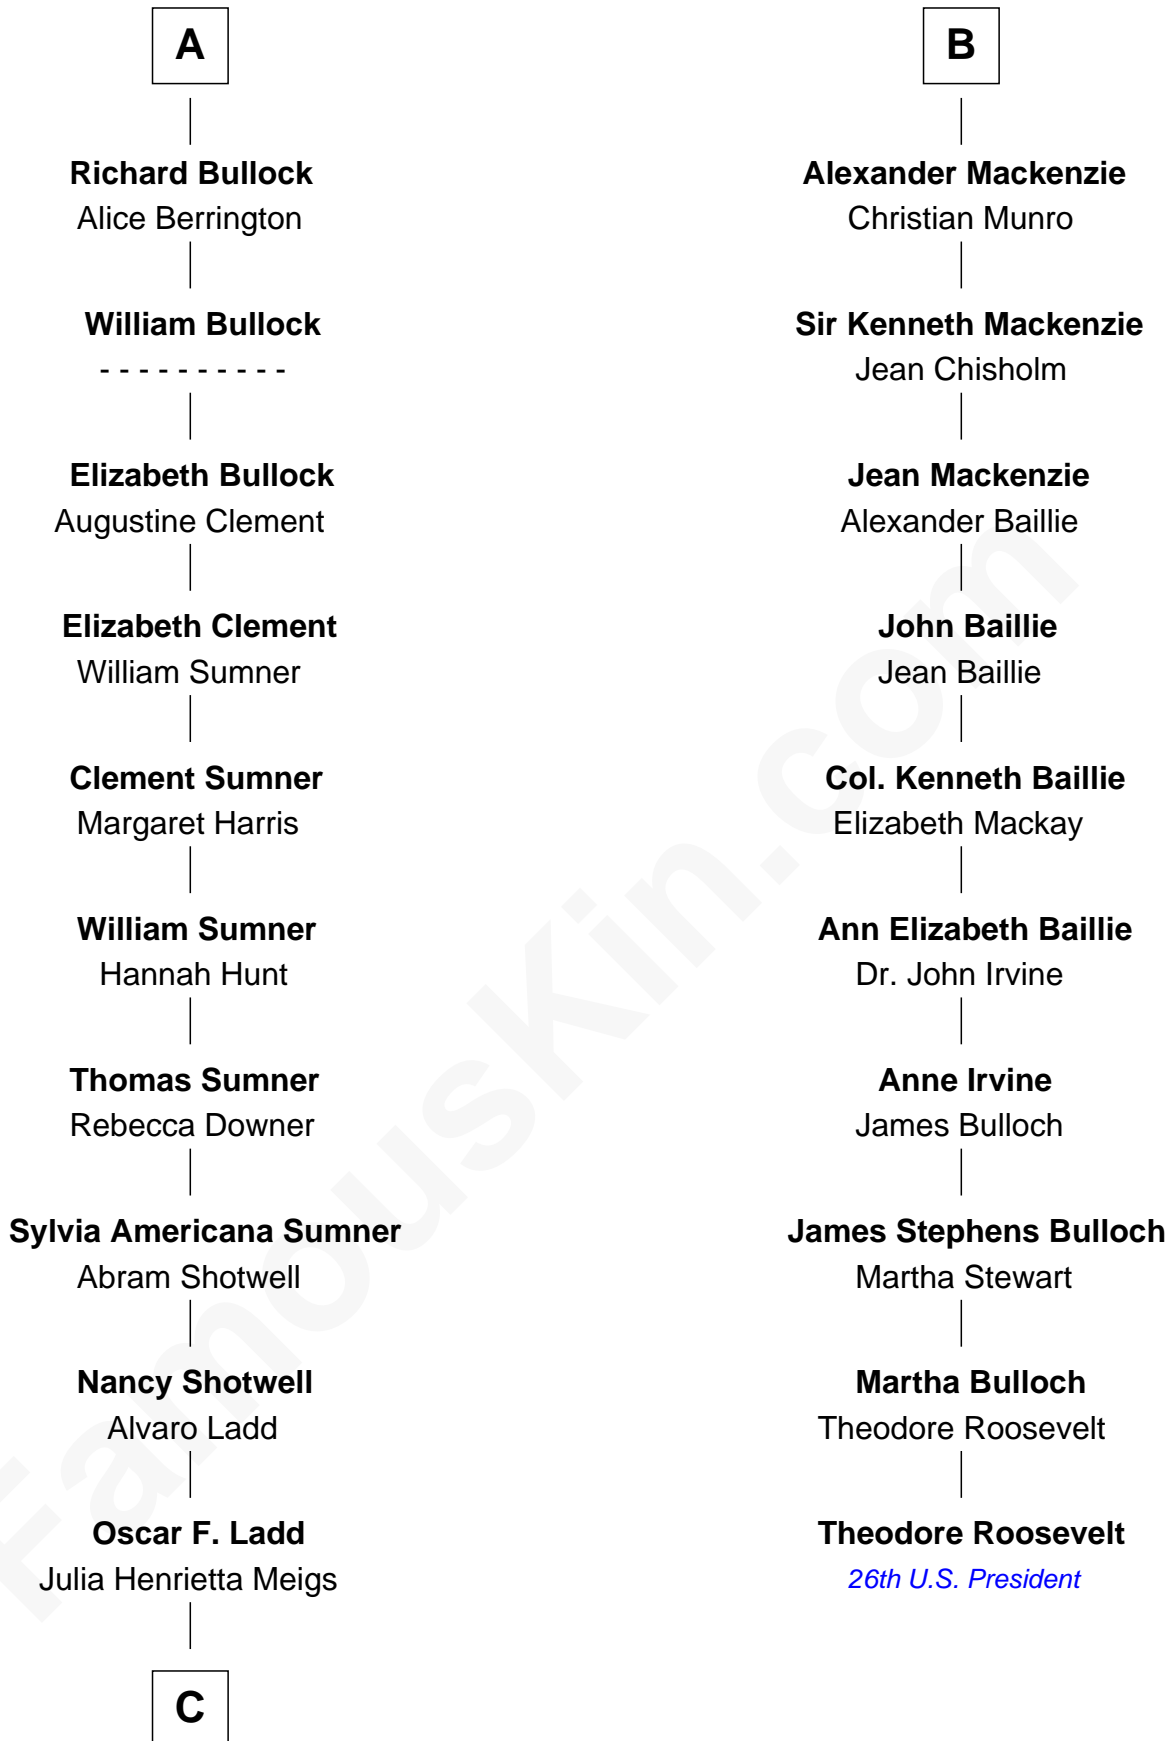

FamousKin.com Relationship Chart of

Alan Ladd
Movie Actor

16th cousin 2 times removed of

Theodore Roosevelt
26th U.S. President

C

—
Alan Harwood Ladd

Selina Raleigh

—
Alan Ladd

Movie Actor

FamousKin.com