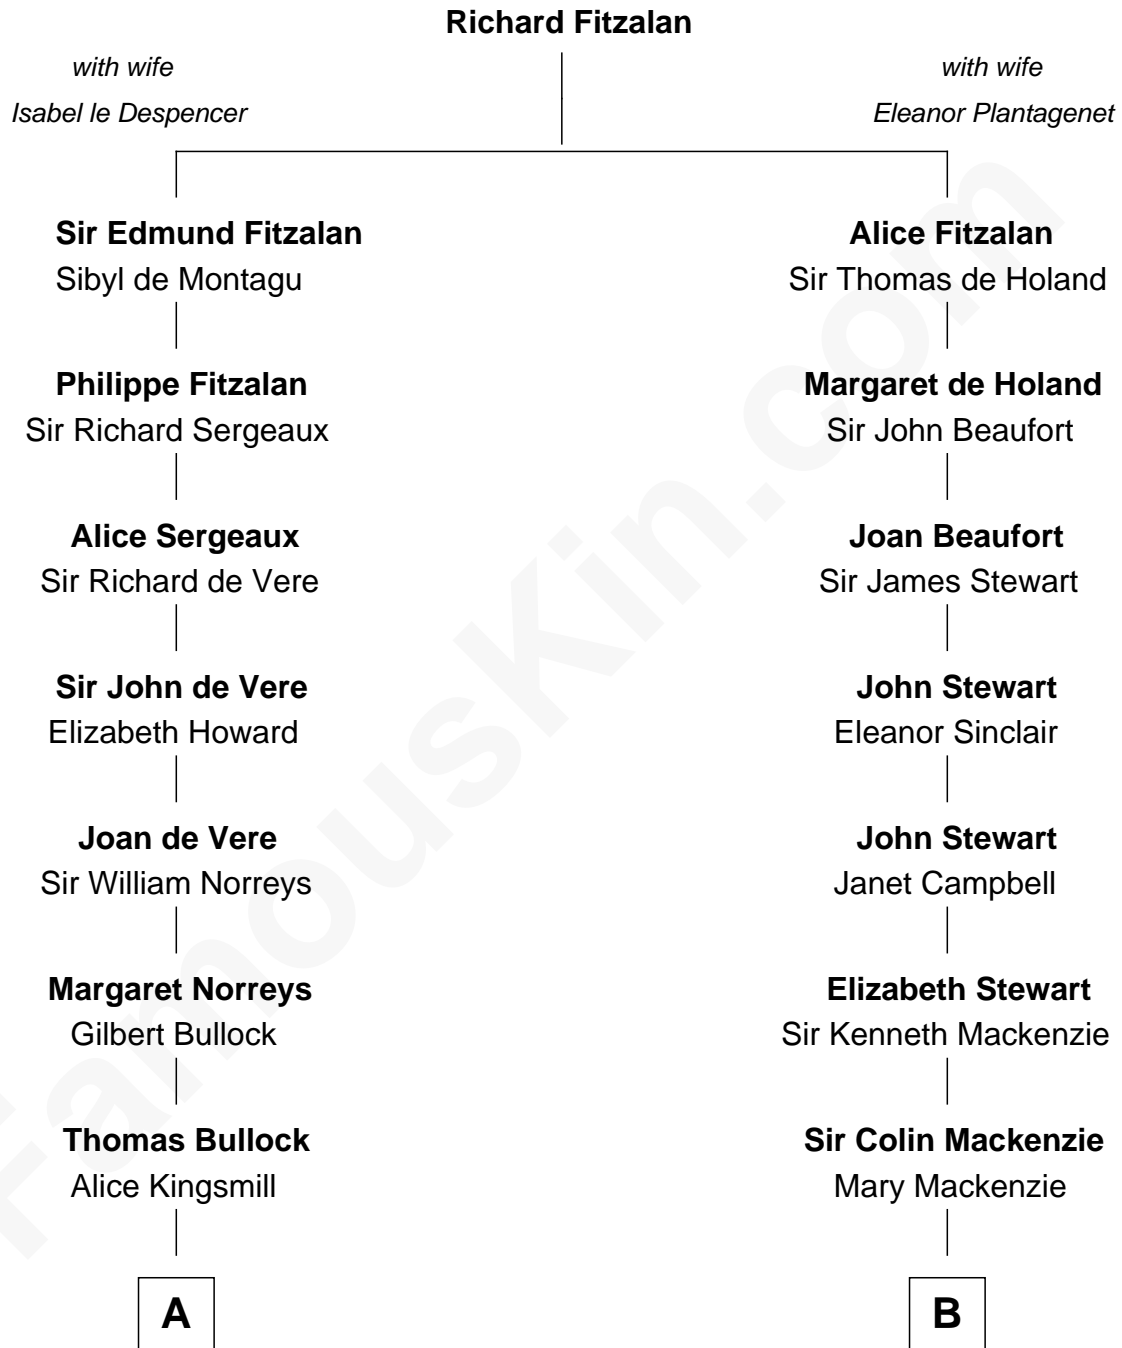

FamousKin.com Relationship Chart of

Alan Ladd
Movie Actor

16th cousin 2 times removed of

Theodore Roosevelt
26th U.S. President

C

—
Alan Harwood Ladd

Selina Raleigh

—
Alan Ladd