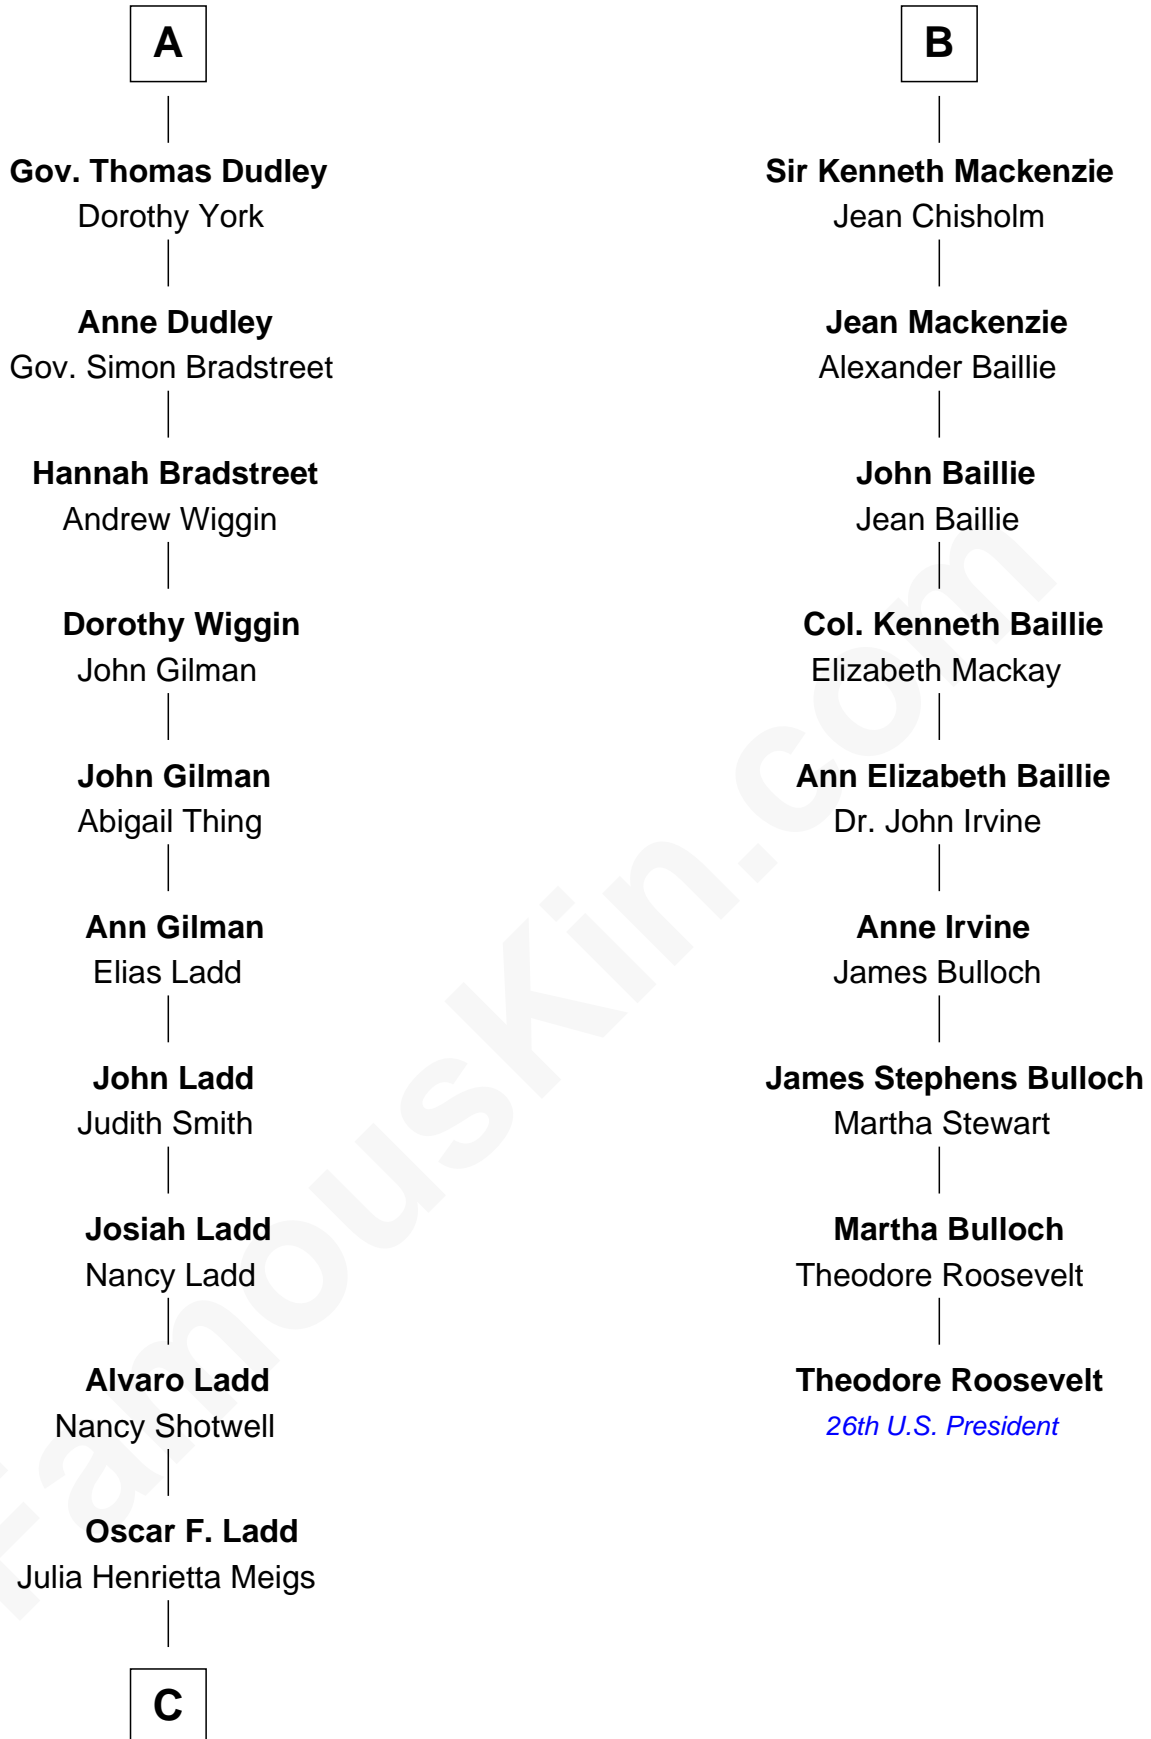

# FamousKin.com Relationship Chart of

**Alan Ladd**  
*Movie Actor*

15th cousin 3 times removed of

**Theodore Roosevelt**  
*26th U.S. President*

**Sir Thomas de Holand**  
Alice Fitzalan

**C**

—  
**Alan Harwood Ladd**

Selina Raleigh

—  
**Alan Ladd**

*Movie Actor*

FamousKin.com