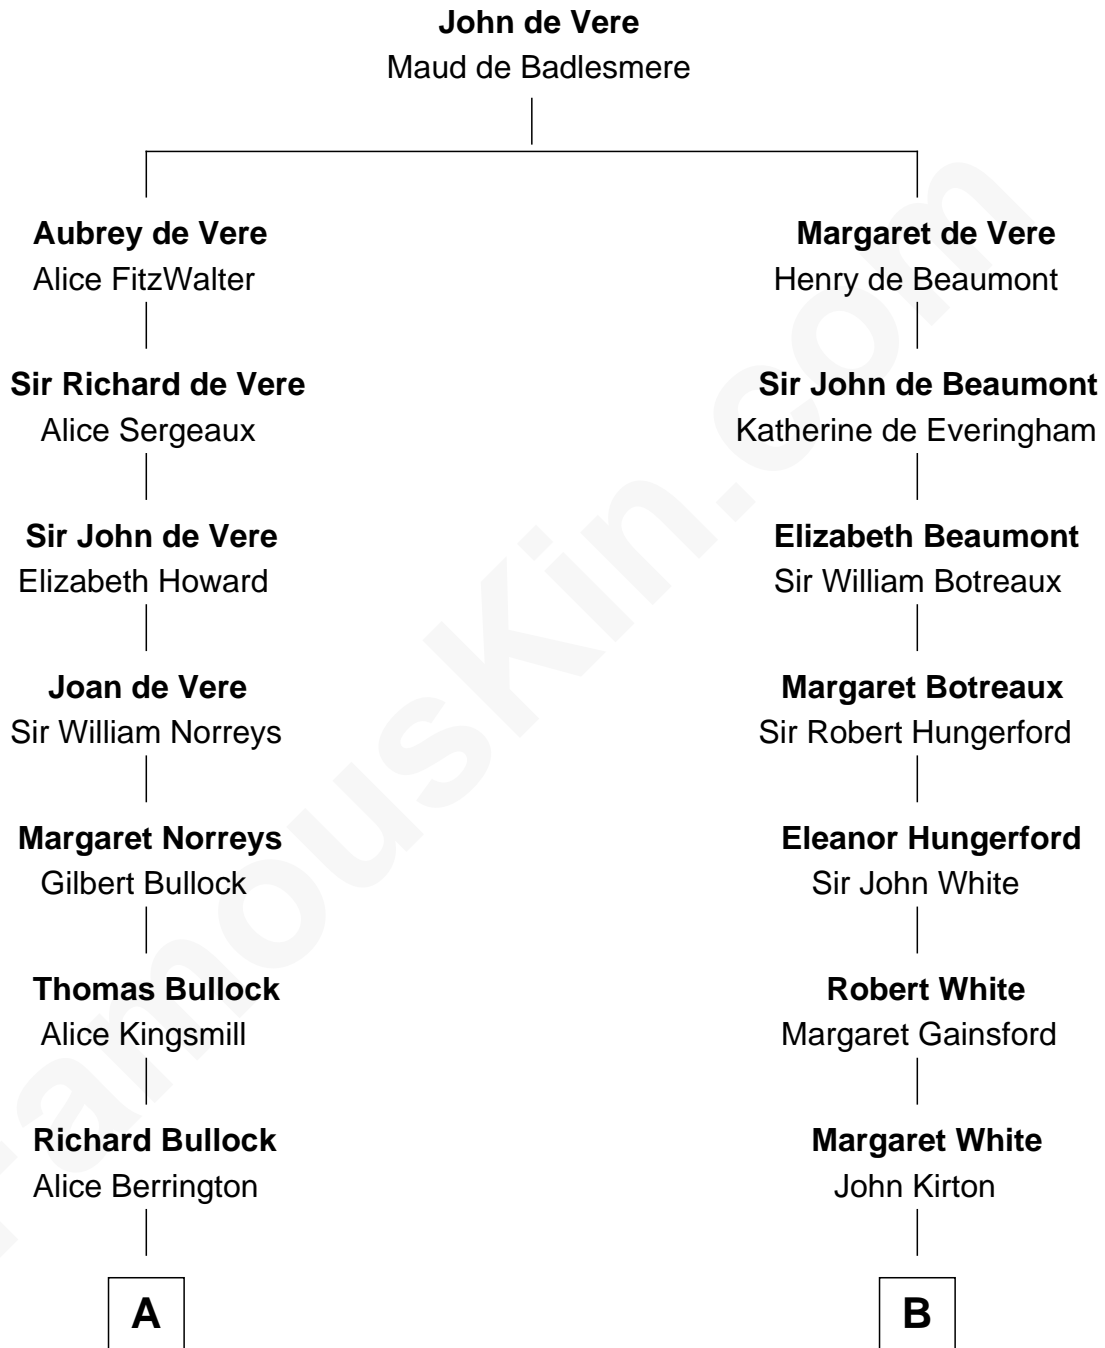

FamousKin.com Relationship Chart of

Alan Ladd

Movie Actor

17th cousin 2 times removed of

Alice (Lee) Roosevelt

First Wife of President Theodore Roosevelt

C

Harriet Paine Rose

John Clarke Lee

George Cabot Lee

Caroline Watts Haskell

Alice (Lee) Roosevelt

Wife of President Theodore Roosevelt

FamousKin.com