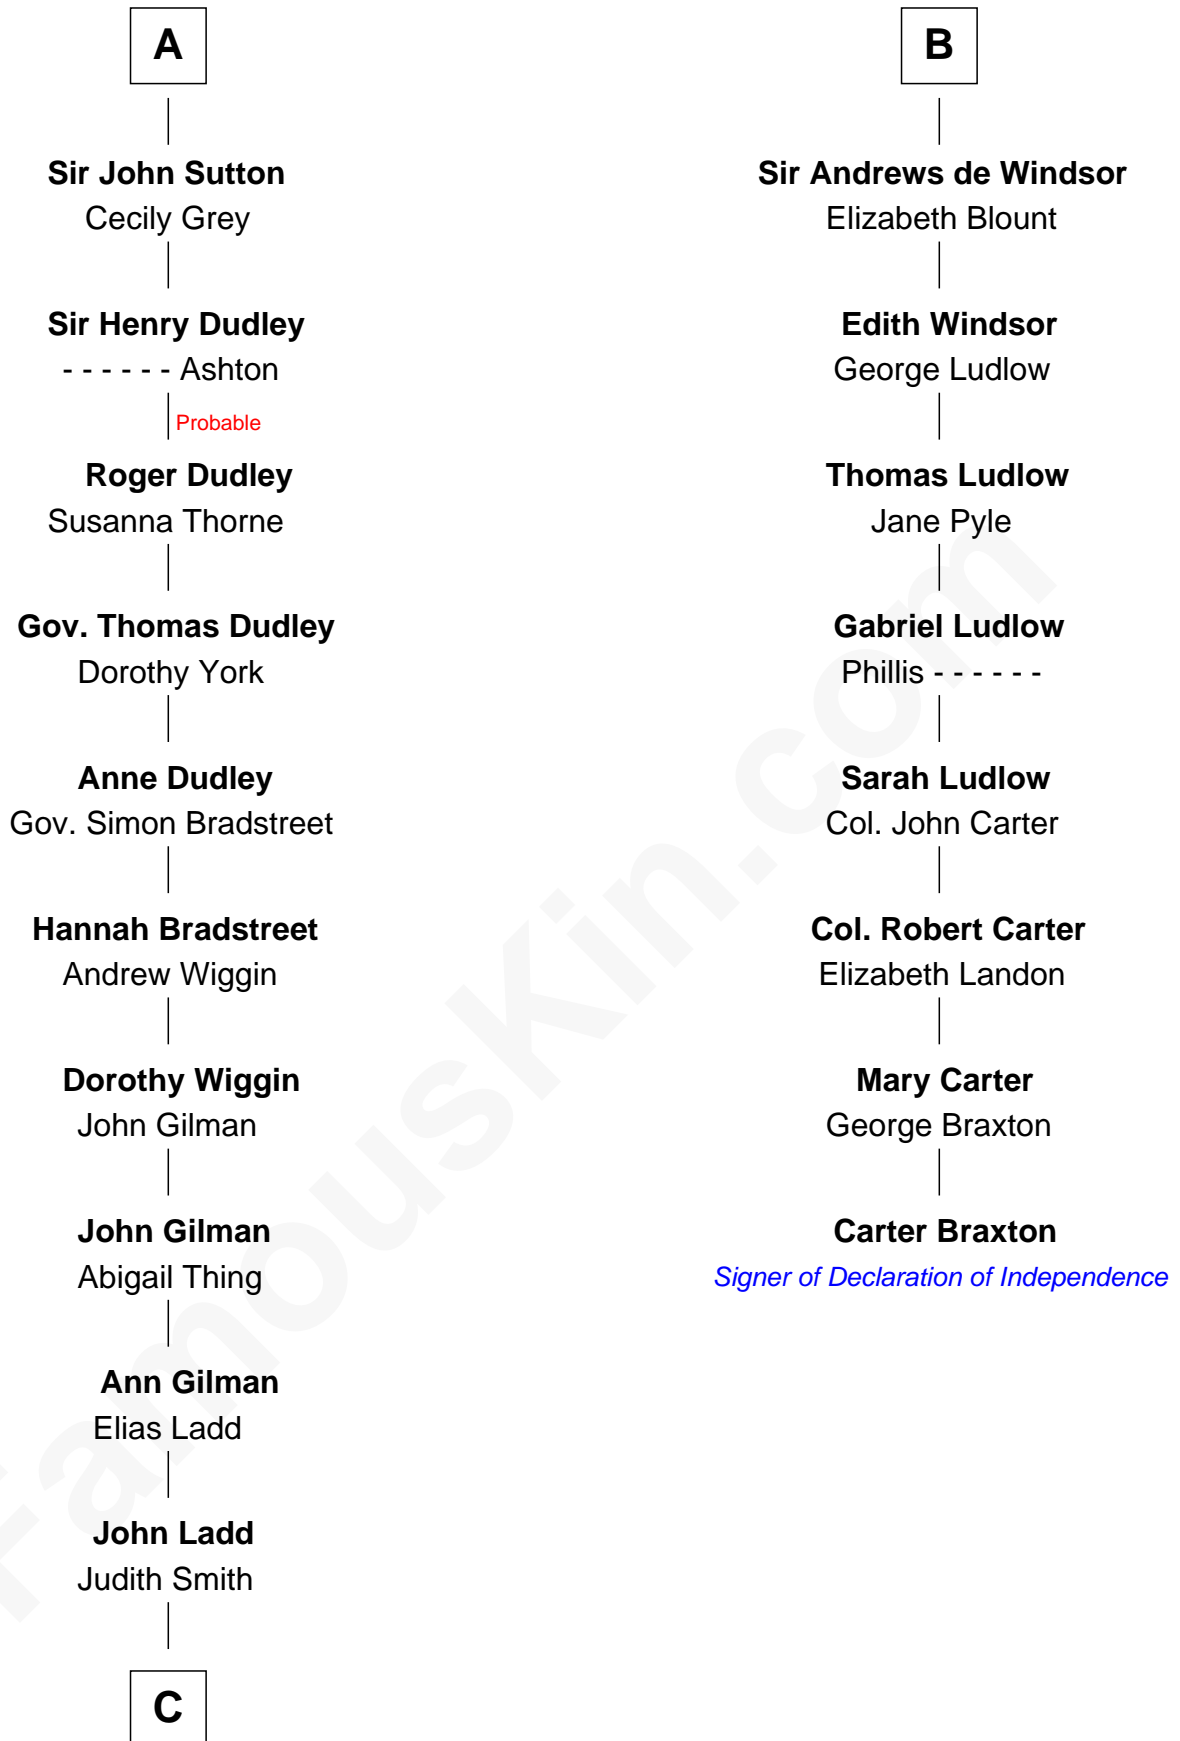

FamousKin.com Relationship Chart of

Alan Ladd
Movie Actor

14th cousin 7 times removed of

Carter Braxton

Signer of the Declaration of Independence

C

—
Josiah Ladd

Nancy Ladd

—
Alvaro Ladd

Nancy Shotwell

—
Oscar F. Ladd

Julia Henrietta Meigs

—
Alan Harwood Ladd

Selina Raleigh

—
Alan Ladd

Movie Actor