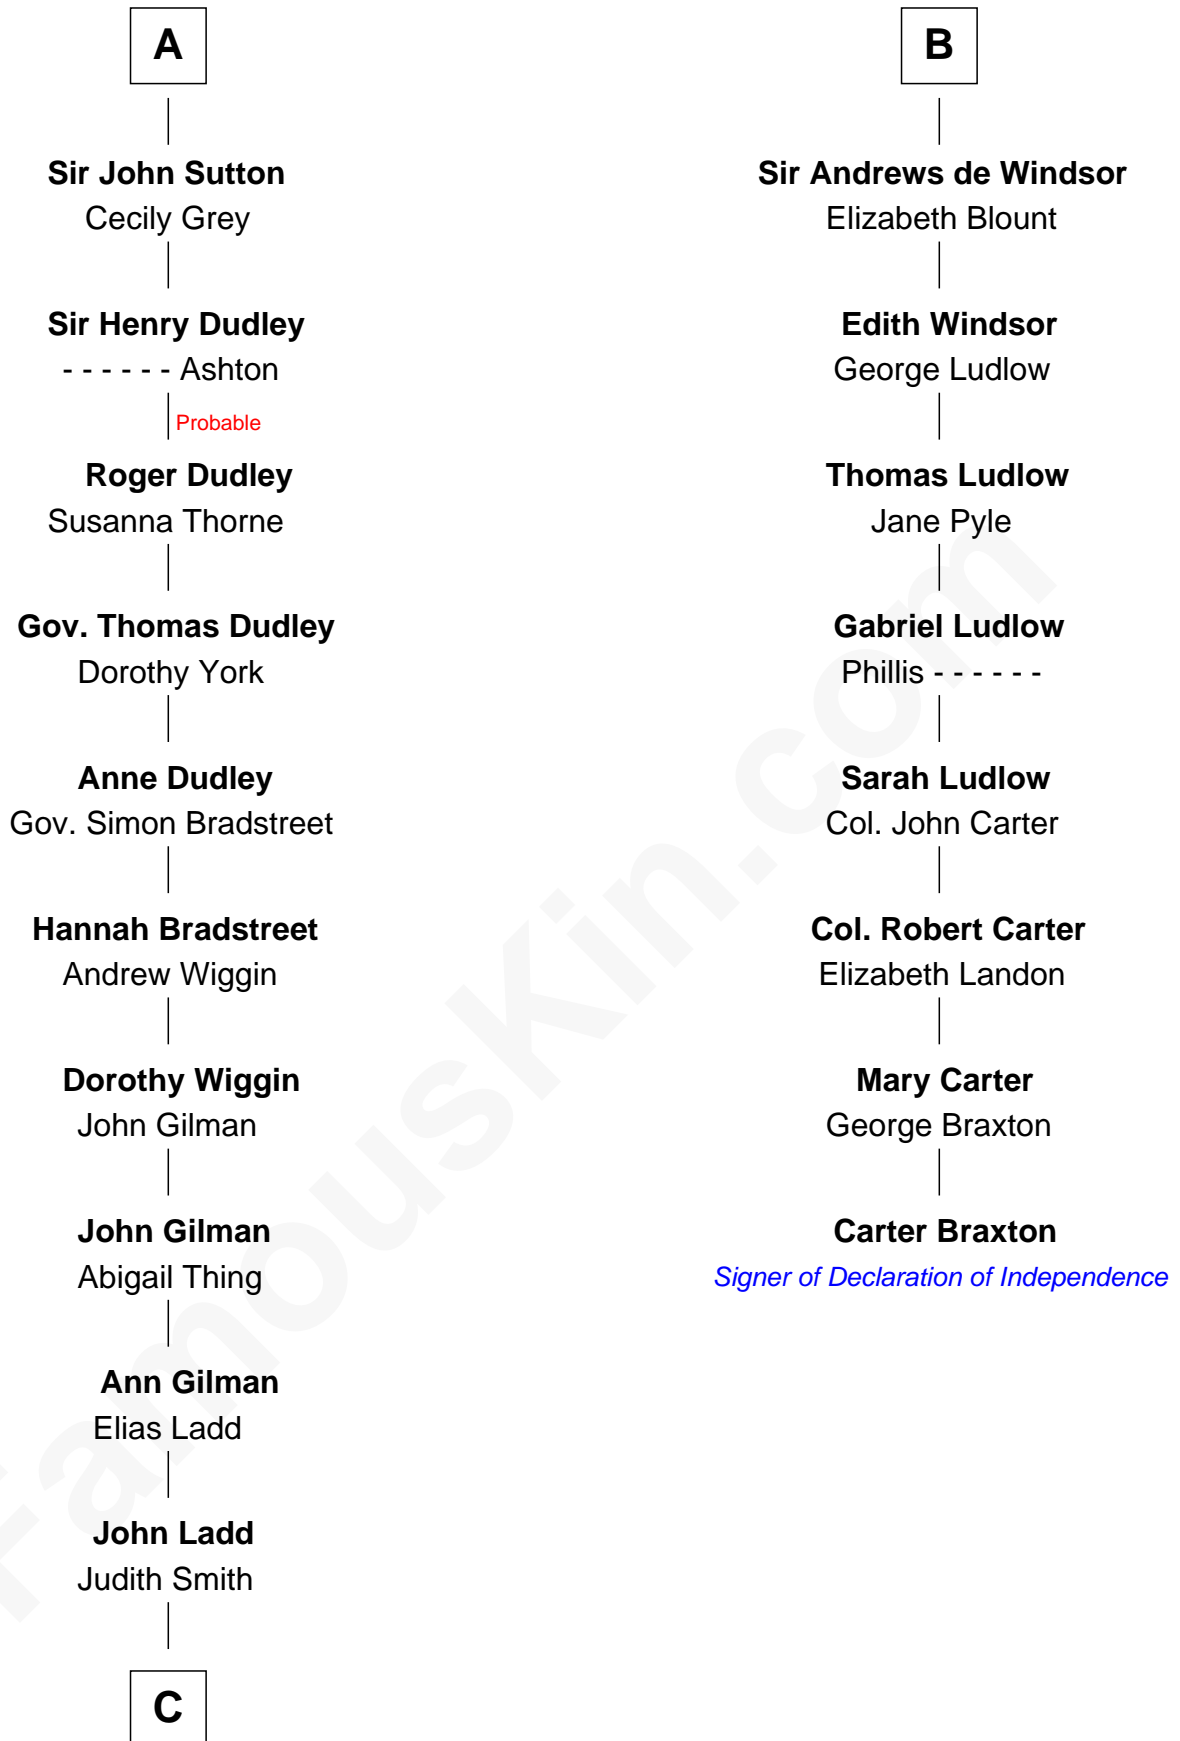

# FamousKin.com Relationship Chart of

**Alan Ladd**  
*Movie Actor*

14th cousin 7 times removed of

**Carter Braxton**

*Signer of the Declaration of Independence*

**C**

—  
**Josiah Ladd**

Nancy Ladd

—  
**Alvaro Ladd**

Nancy Shotwell

—  
**Oscar F. Ladd**

Julia Henrietta Meigs

—  
**Alan Harwood Ladd**

Selina Raleigh

—  
**Alan Ladd**

*Movie Actor*