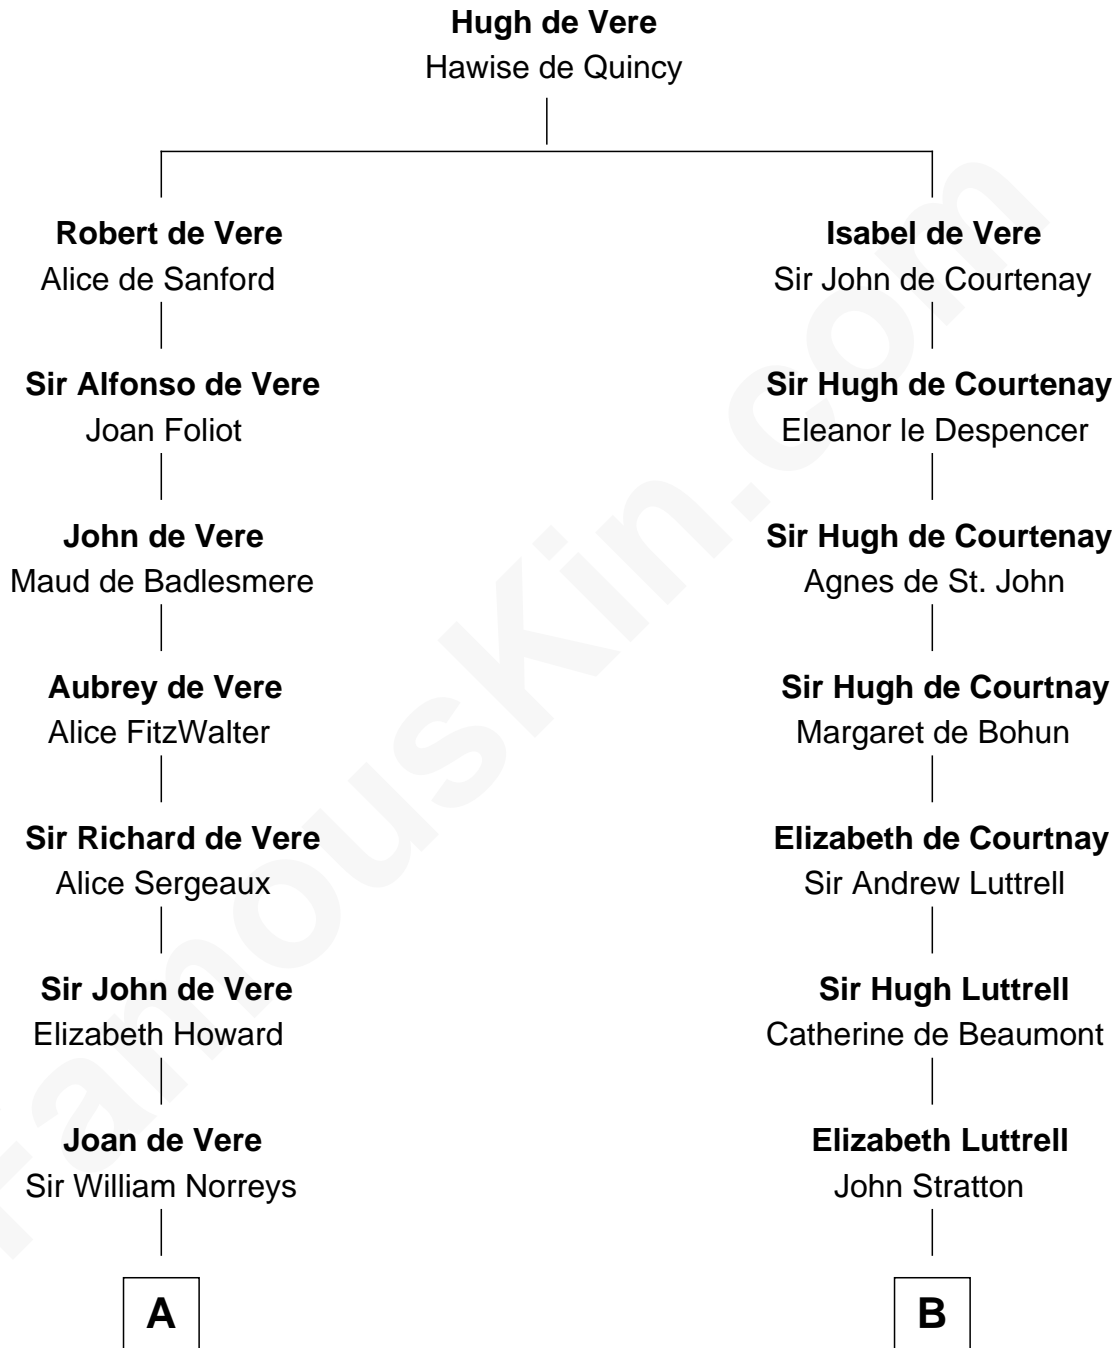

FamousKin.com Relationship Chart of

Alan Ladd
Movie Actor

16th cousin 4 times removed of

Carter Braxton

Signer of the Declaration of Independence

FamousKin.com