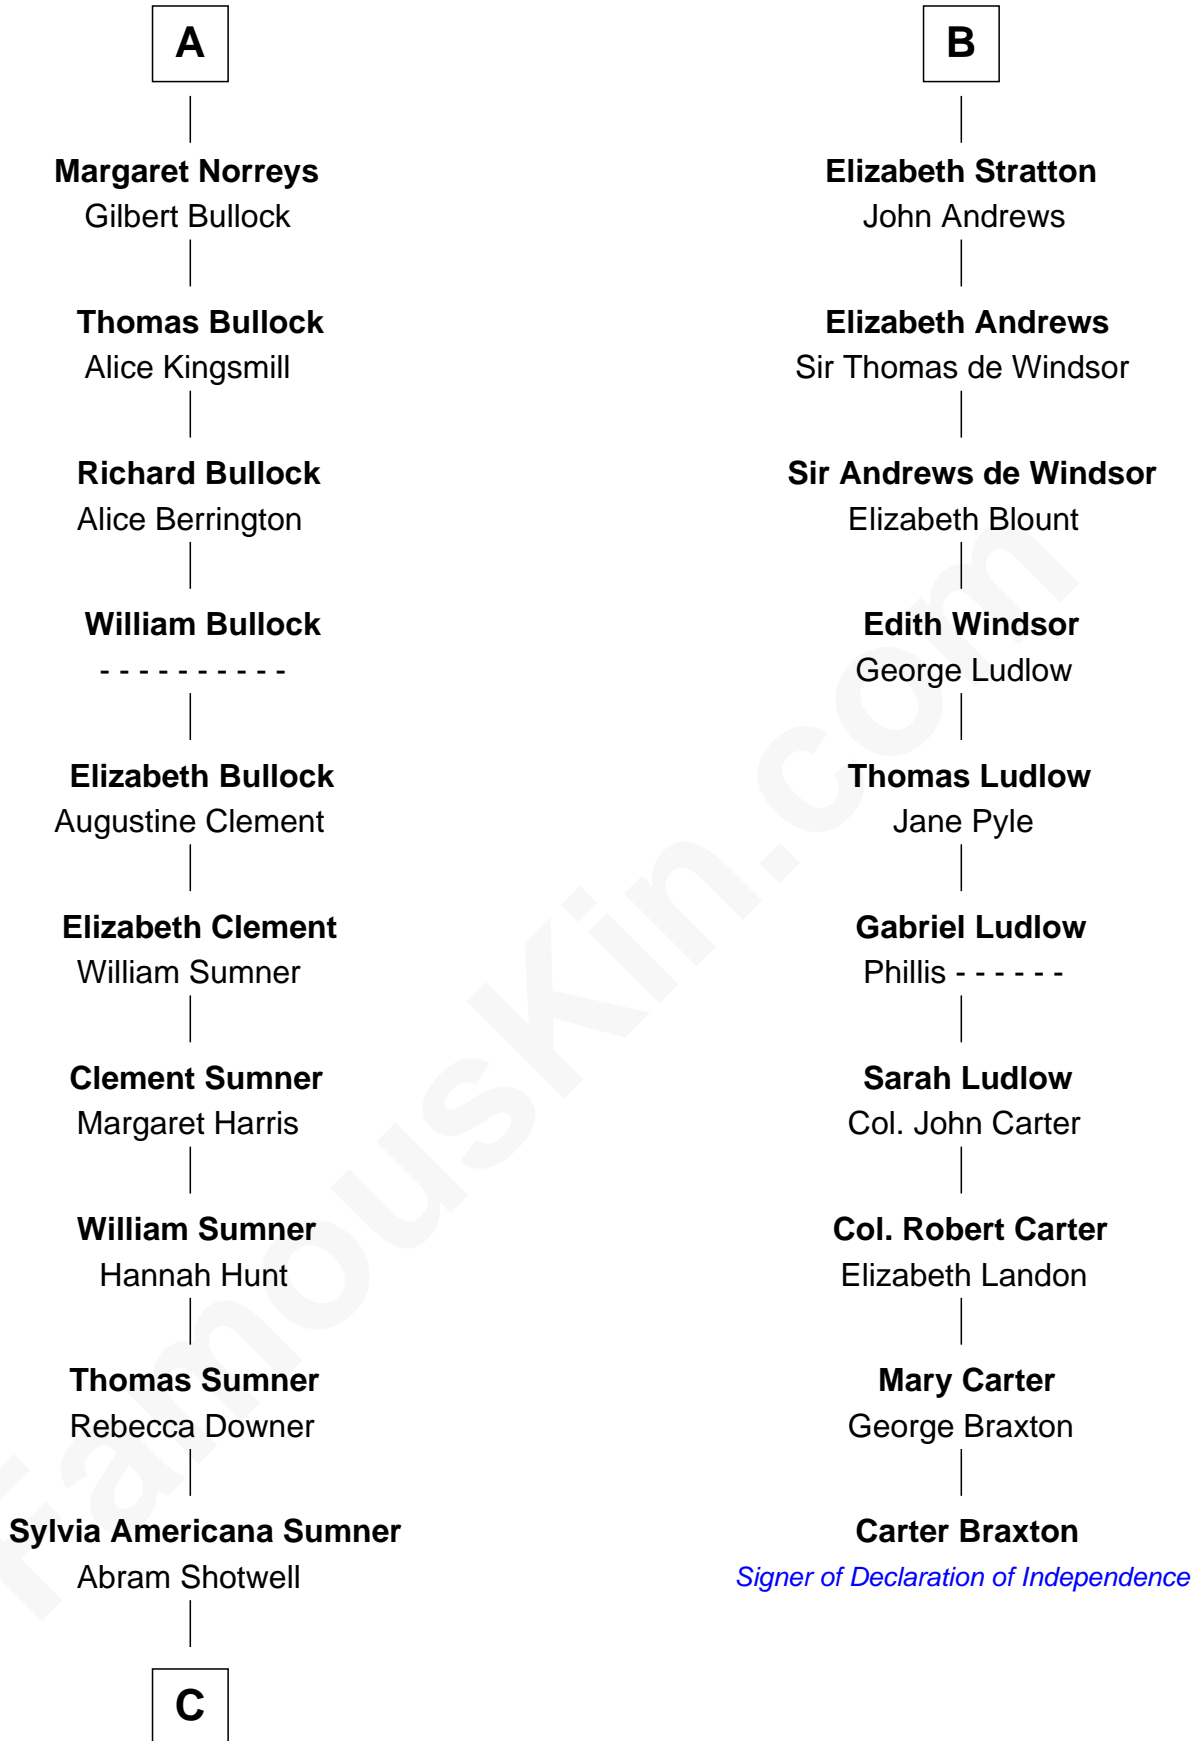

FamousKin.com Relationship Chart of

Alan Ladd
Movie Actor

16th cousin 4 times removed of

Carter Braxton

Signer of the Declaration of Independence

FamousKin.com