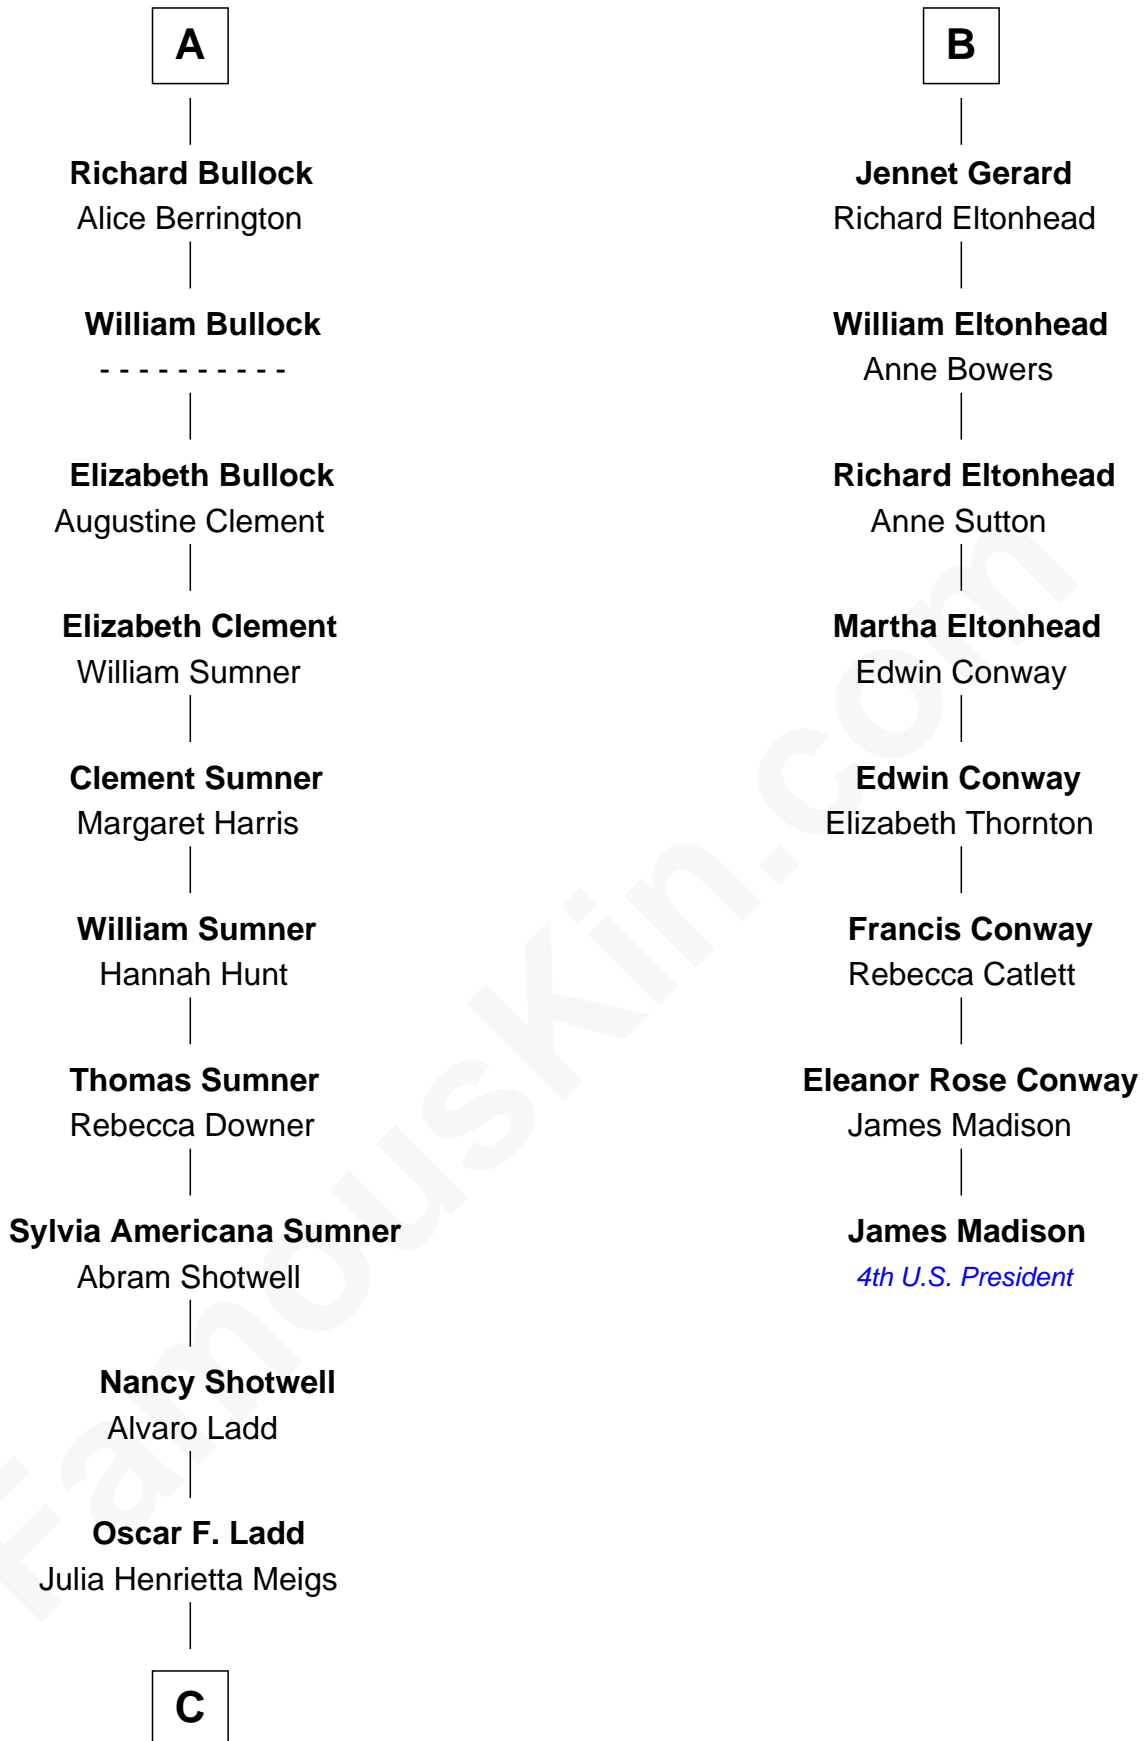

FamousKin.com Relationship Chart of

Alan Ladd

Movie Actor

14th cousin 4 times removed of

James Madison

4th U.S. President

Bartholomew de Badlesmere

Margaret de Clare

Joan de Vere

Sir William Norreys

Margaret Norreys

Gilbert Bullock

Thomas Bullock

Alice Kingsmill

A

Elizabeth de Badlesmere

Sir William de Bohun

Elizabeth de Bohun

Sir Richard Fitzalan

Elizabeth Fitzalan

Sir Robert Goushill

Joan Goushill

Sir Thomas Stanley

Katherine Stanley

Sir John Savage

Dulcia Savage

Sir Henry Bold

Maud Bold

Thomas Gerard

B

C

—
Alan Harwood Ladd