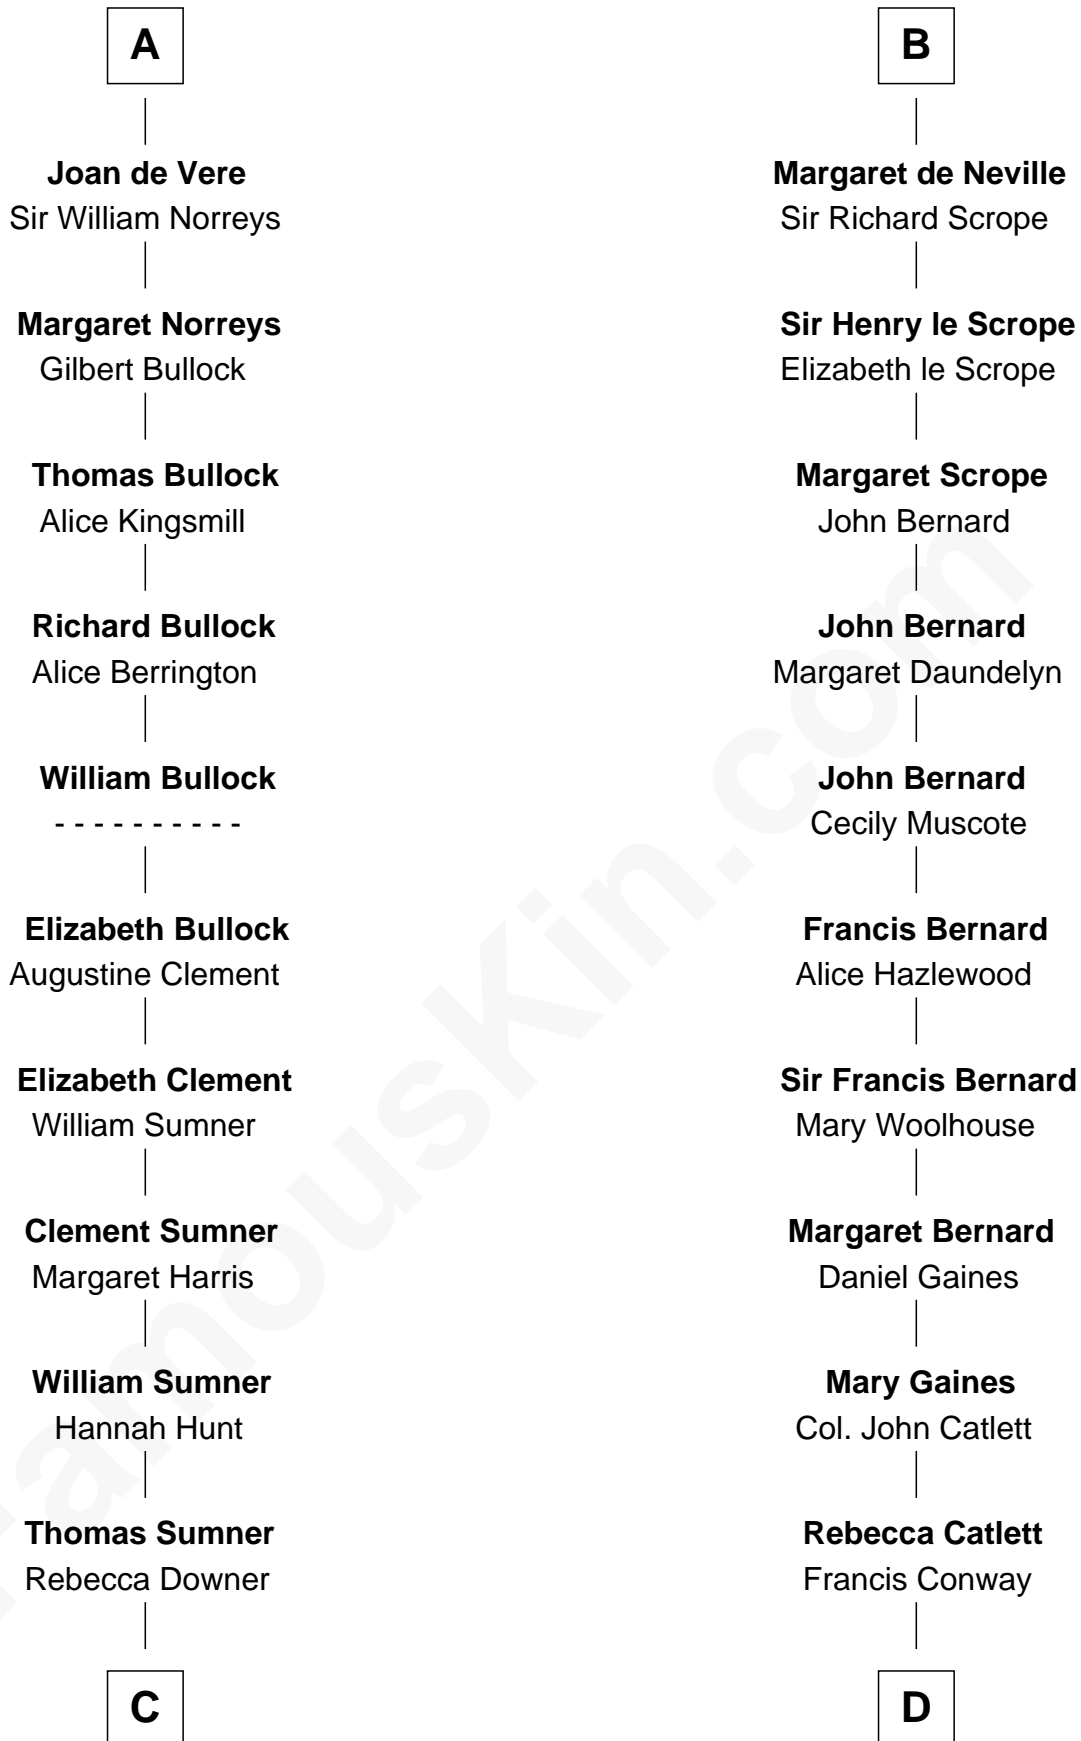

# FamousKin.com Relationship Chart of

**Alan Ladd**  
*Movie Actor*

18th cousin 3 times removed of

**James Madison**  
*4th U.S. President*

**Saher de Quincy**  
Margaret de Beaumont

**C**

**Sylvia Americana Sumner**

Abram Shotwell

**Nancy Shotwell**

Alvaro Ladd

**Oscar F. Ladd**

Julia Henrietta Meigs

**Alan Harwood Ladd**

Selina Raleigh

**Alan Ladd**

*Movie Actor*

**D**

**Eleanor Rose Conway**

James Madison

**James Madison**

*4th U.S. President*

FamousKin.com