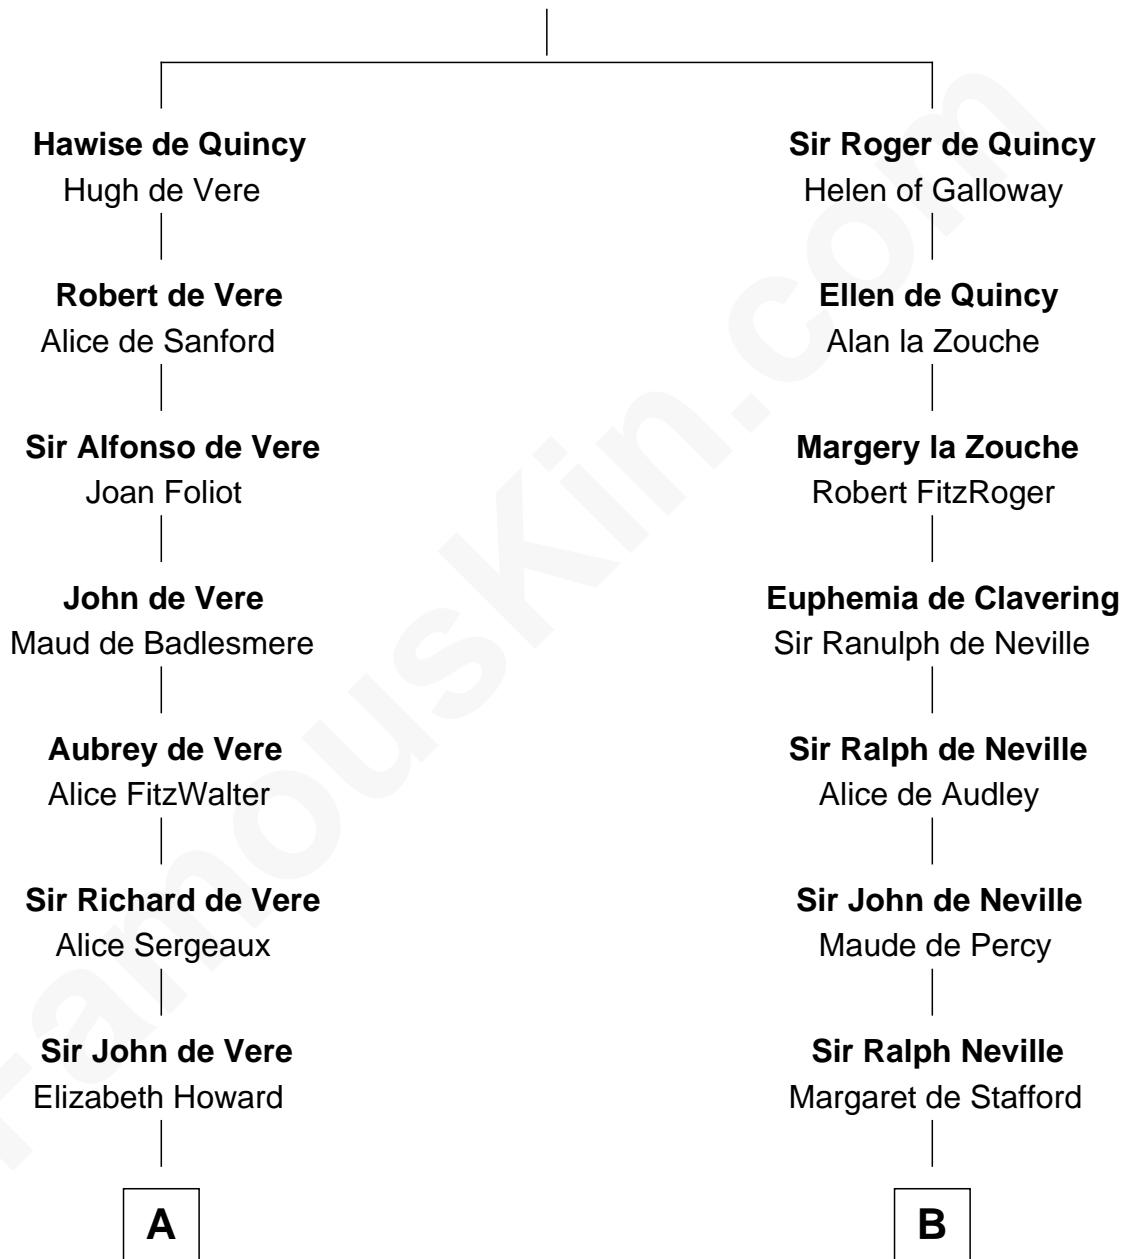

# FamousKin.com Relationship Chart of

**Alan Ladd**  
*Movie Actor*

18th cousin 3 times removed of

**James Madison**  
*4th U.S. President*

**Saher de Quincy**  
Margaret de Beaumont

**C**

**Sylvia Americana Sumner**

Abram Shotwell

**Nancy Shotwell**

Alvaro Ladd

**Oscar F. Ladd**

Julia Henrietta Meigs

**Alan Harwood Ladd**

Selina Raleigh

**Alan Ladd**