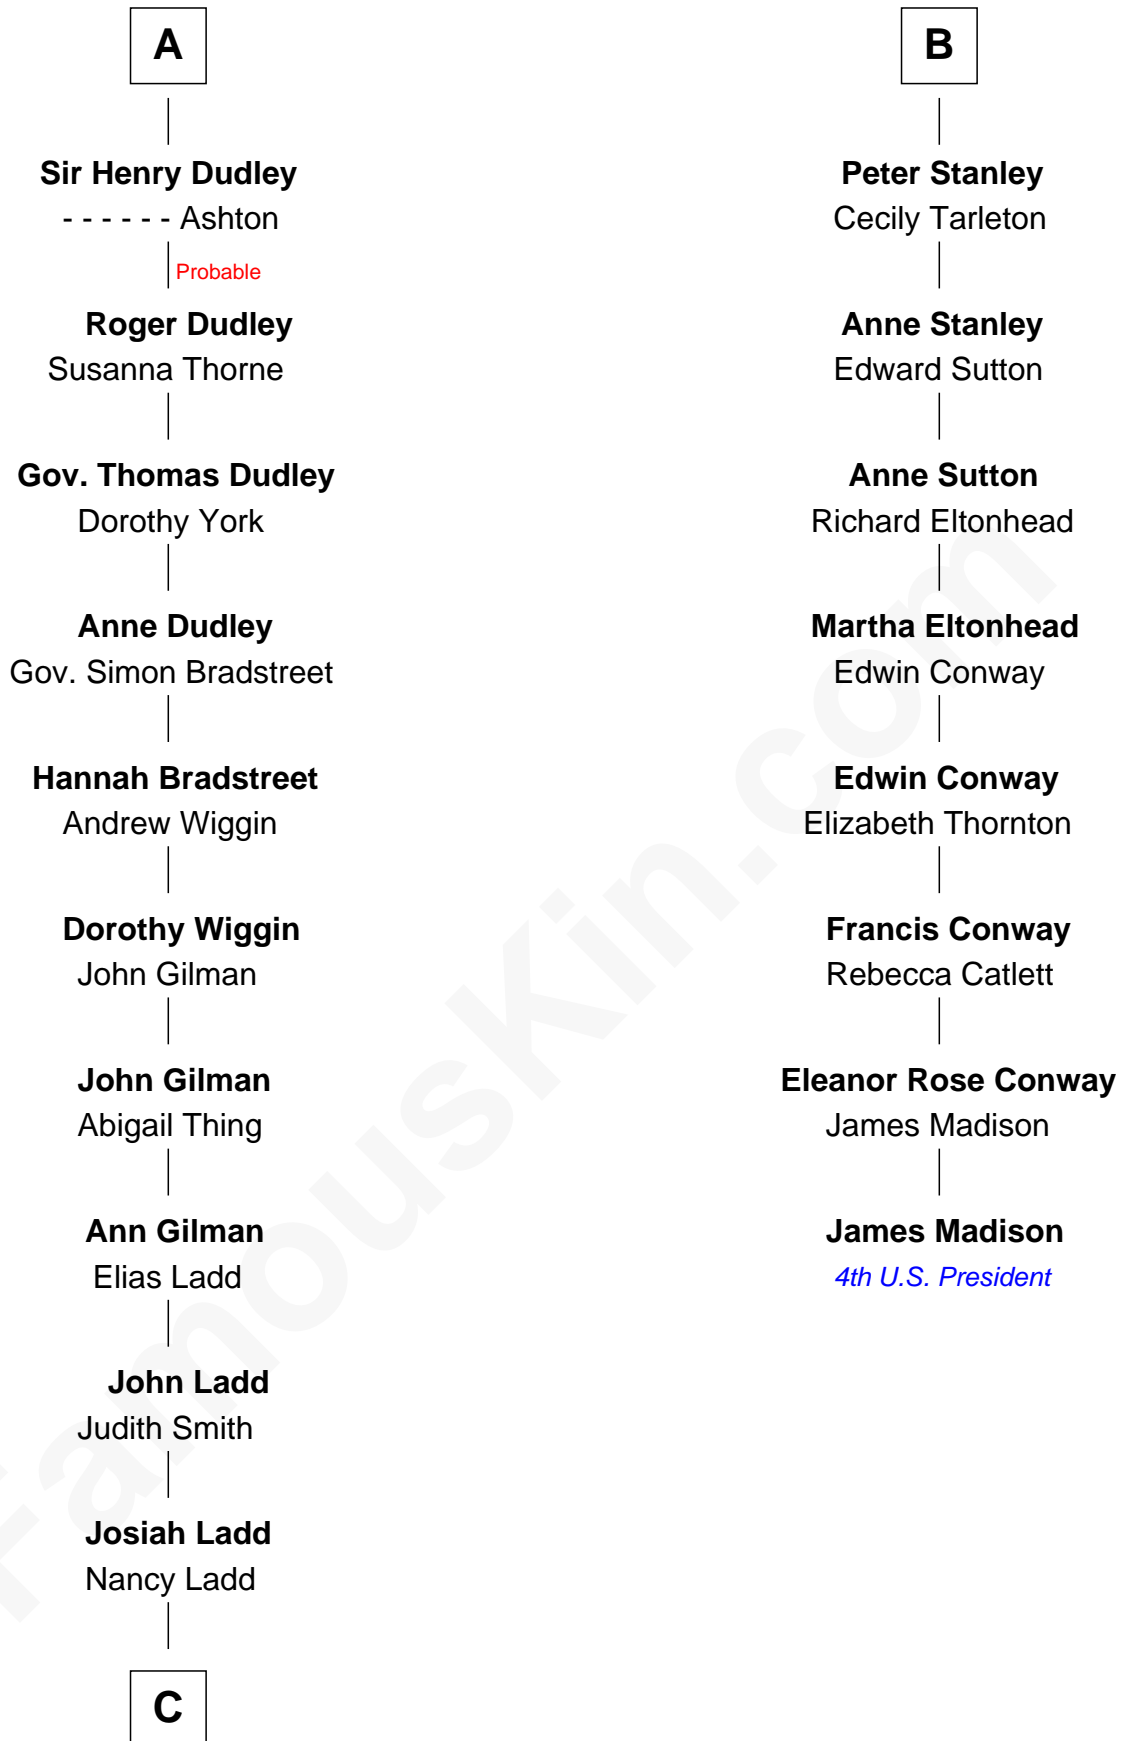

FamousKin.com Relationship Chart of

Alan Ladd
Movie Actor

14th cousin 6 times removed of

James Madison
4th U.S. President

Sir Robert de Holland
Maude la Zouche

C

—
Alvaro Ladd
Nancy Shotwell

—
Oscar F. Ladd
Julia Henrietta Meigs

—
Alan Harwood Ladd
Selina Raleigh

—
Alan Ladd
Movie Actor

FamousKin.com