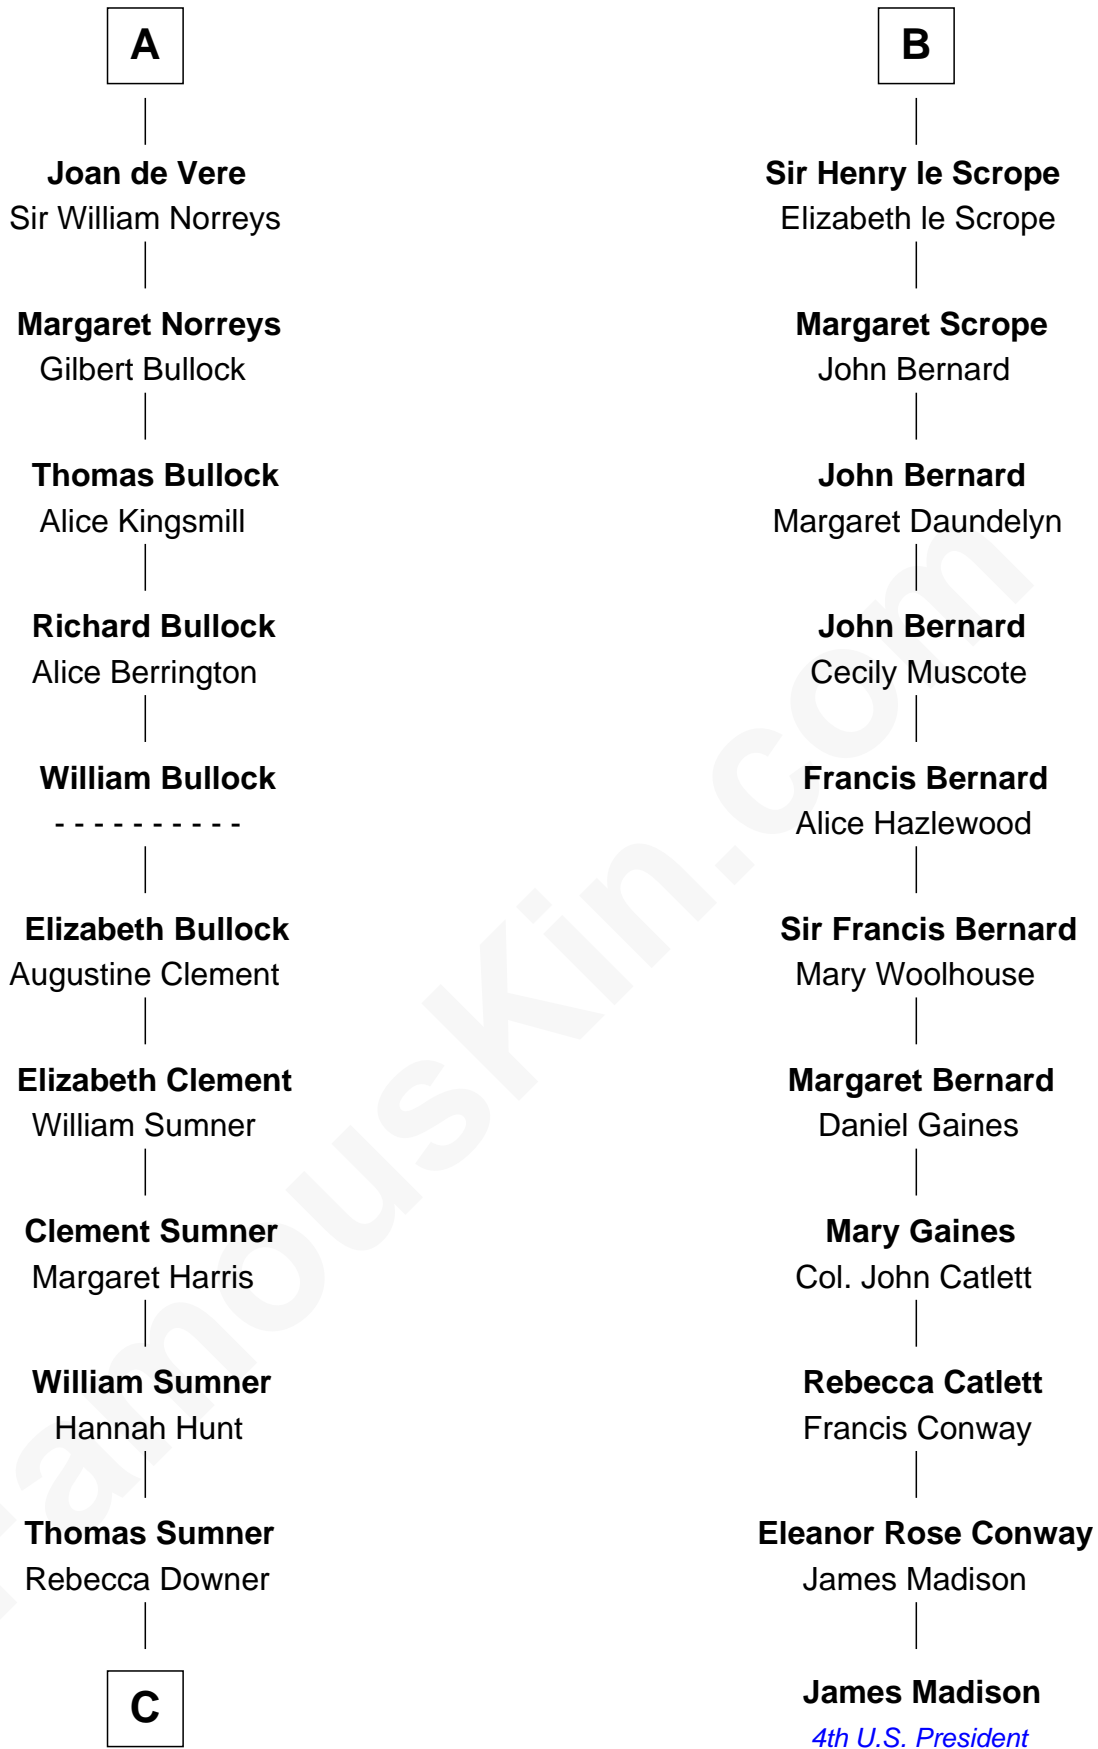

FamousKin.com Relationship Chart of

Alan Ladd
Movie Actor

17th cousin 4 times removed of

James Madison
4th U.S. President

Sir William Longespee
Ela of Salisbury

Ida Longespee
Sir Walter FitzRobert

Sir Robert FitzWalter
Eleanor de Ferrers

Sir Robert FitzWalter
Joan de Multon

Sir John FitzWalter
Eleanor de Percy

Alice FitzWalter
Aubrey de Vere

Sir Richard de Vere
Alice Sergeaux

Sir John de Vere
Elizabeth Howard

A

William Longespee
Idoine de Camville

Ela Longespee
Sir James de Audley

Sir Hugh I de Audley
Iseult de Mortimer

Alice de Audley
Sir Ralph de Neville

Sir John de Neville
Maude de Percy

Sir Ralph Neville
Margaret de Stafford

Margaret de Neville
Sir Richard Scrope

B

C

—
Sylvia Americana Sumner

Abram Shotwell

—
Nancy Shotwell

Alvaro Ladd

—
Oscar F. Ladd

Julia Henrietta Meigs