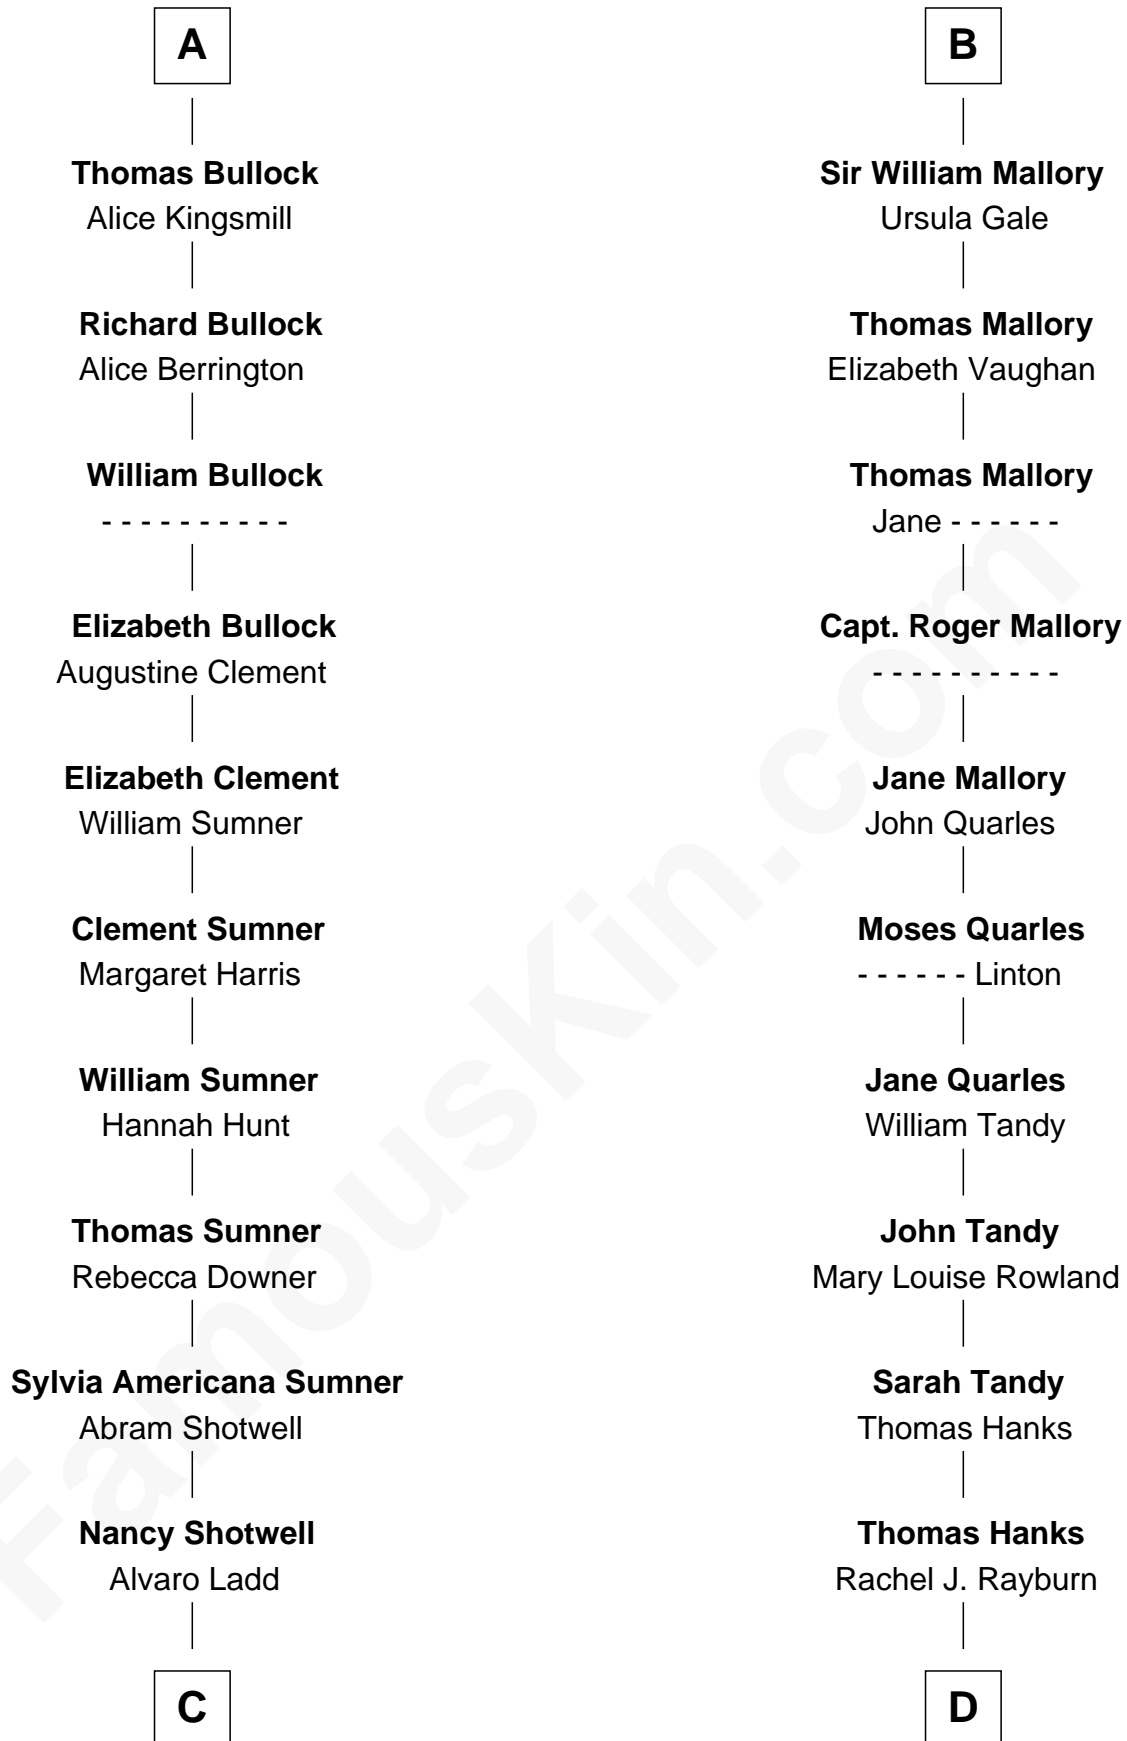

FamousKin.com Relationship Chart of

Alan Ladd
Movie Actor

19th cousin 1 time removed of

Tom Hanks
Movie Actor

Edmund Fitzalan
Alice de Warenne

Richard Fitzalan
Isabel le Despencer

Aline Fitzalan
Sir Roger le Strange

Sir Edmund Fitzalan
Sibyl de Montagu

Lucy le Strange
Sir William Willoughby

Philippe Fitzalan
Sir Richard Sergeaux

Margery Willoughby
Sir William FitzHugh

Alice Sergeaux
Sir Richard de Vere

Lora FitzHugh
Sir John Constable

Sir John de Vere
Elizabeth Howard

Joan Constable
Sir William Mallory

Joan de Vere
Sir William Norreys

Sir John Mallory
Margaret Thwaites

Margaret Norreys
Gilbert Bullock

Sir William Mallory
Jane Norton

A

B