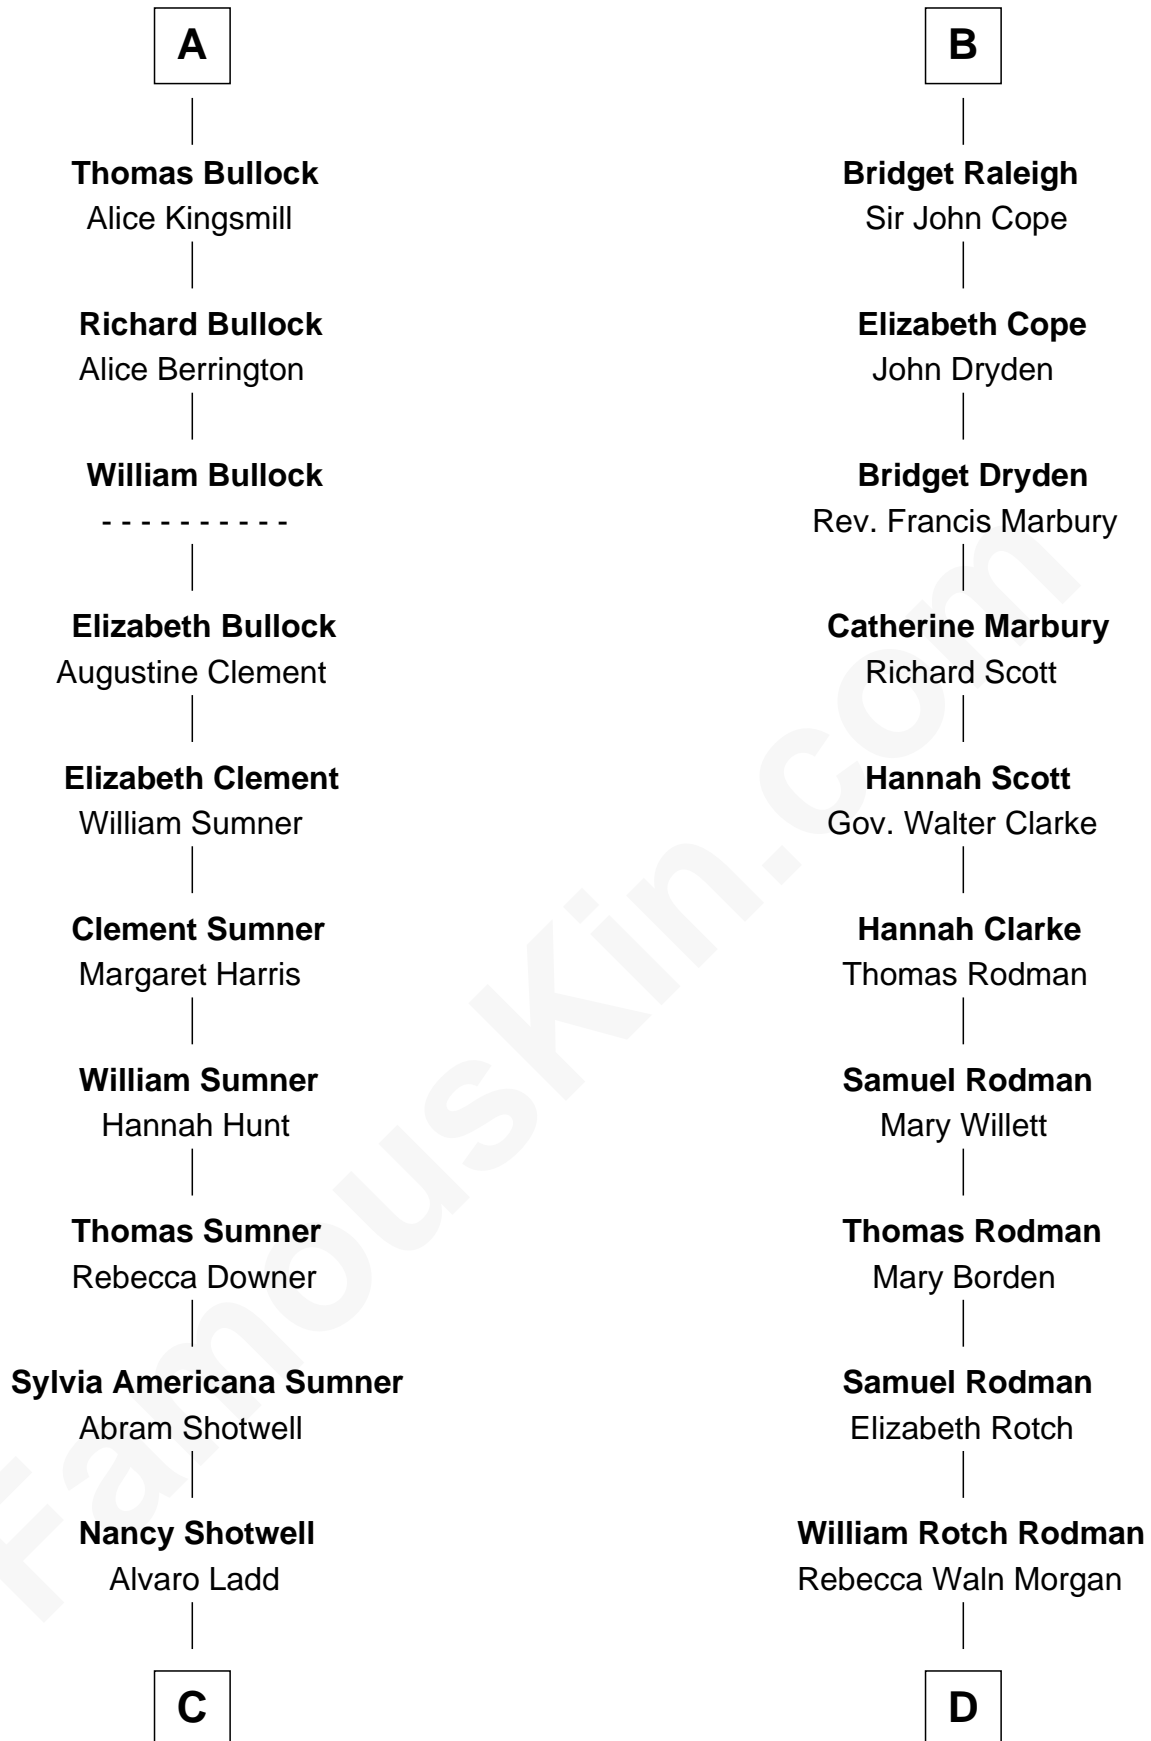

FamousKin.com Relationship Chart of

Alan Ladd
Movie Actor

19th cousin 2 times removed of

Tuesday Weld
TV and Movie Actress

Edmund Fitzalan
Alice de Warenne

Richard Fitzalan
Isabel le Despencer

Sir Edmund Fitzalan
Sibyl de Montagu

Philippe Fitzalan
Sir Richard Sergeaux

Alice Sergeaux
Sir Richard de Vere

Sir John de Vere
Elizabeth Howard

Joan de Vere
Sir William Norreys

Margaret Norreys
Gilbert Bullock

A

Mary Fitzalan
John le Strange

Ankaret le Strange
Sir Richard Talbot

Mary Talbot
Sir Thomas Greene

Sir Thomas Greene
Phillippa Ferrers

Elizabeth Greene
William Raleigh

Sir Edward Raleigh
Margaret Verney

Sir Edward Raleigh
Anne Chamberlayne

B

C

Oscar F. Ladd
Julia Henrietta Meigs

Alan Harwood Ladd
Selina Raleigh

Alan Ladd
Movie Actor

D

Alfred Rodman
Anna Lothrop Motley

Eloise Rodman
Stephen Minot Weld

Edward Motley Weld
Sarah Lothrop King

Lothrop Motley Weld
Yosene Balfour Ker

Tuesday Weld
TV and Movie Actress