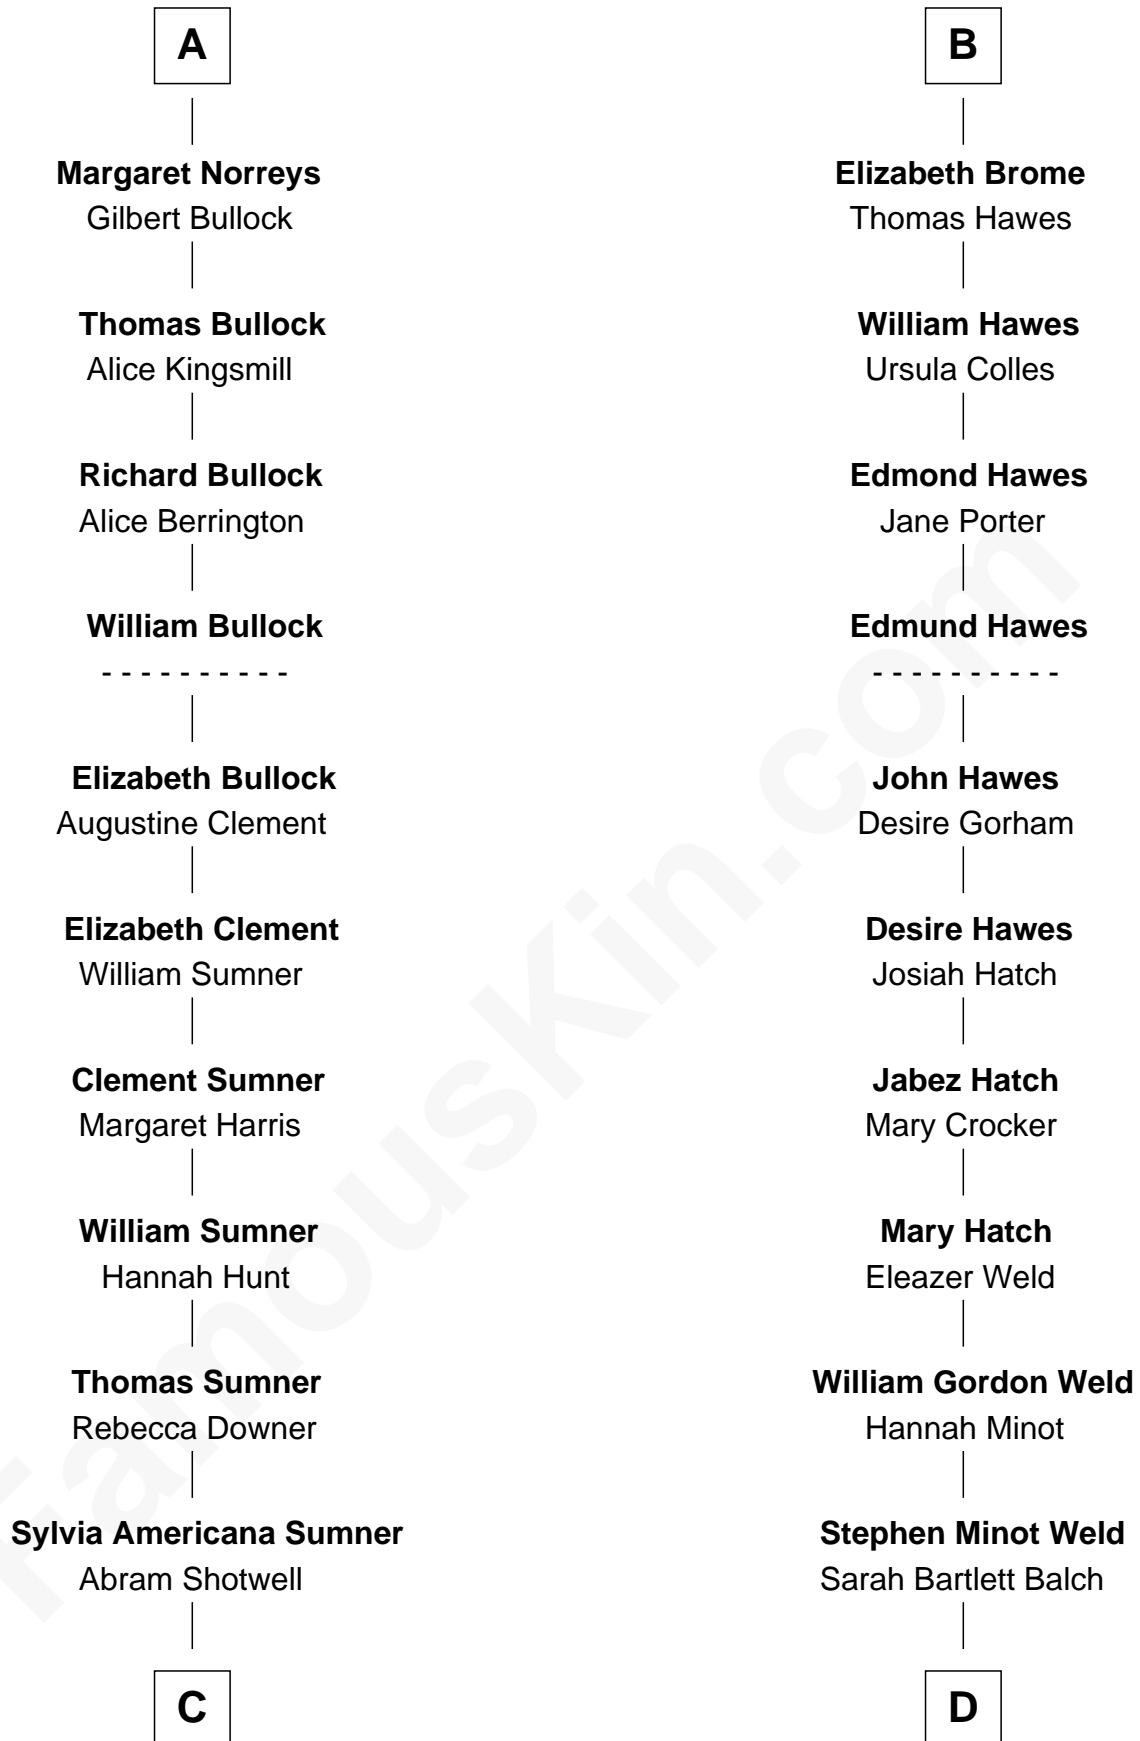

FamousKin.com Relationship Chart of

Alan Ladd

Movie Actor

20th cousin of

Tuesday Weld

TV and Movie Actress

Sir Richard of Cornwall

Joan - - - - -

Joan of Cornwall

Sir John Howard

Sir John Howard

Alice de Bois

Sir Robert Howard

Margaret de Scales

Sir John Howard

Margaret de Plaiz

Sir John Howard

Sir John Howard

Alice de Bois

Joan Howard

Sir Peter de Brewes

Beatrice Brewes

Sir Hugh Shirley

Sir Ralph Shirley

Joan Basset

Beatrice Shirley

John Brome

Nicholas Brome

Katherine Lampeck

B

C

Nancy Shotwell