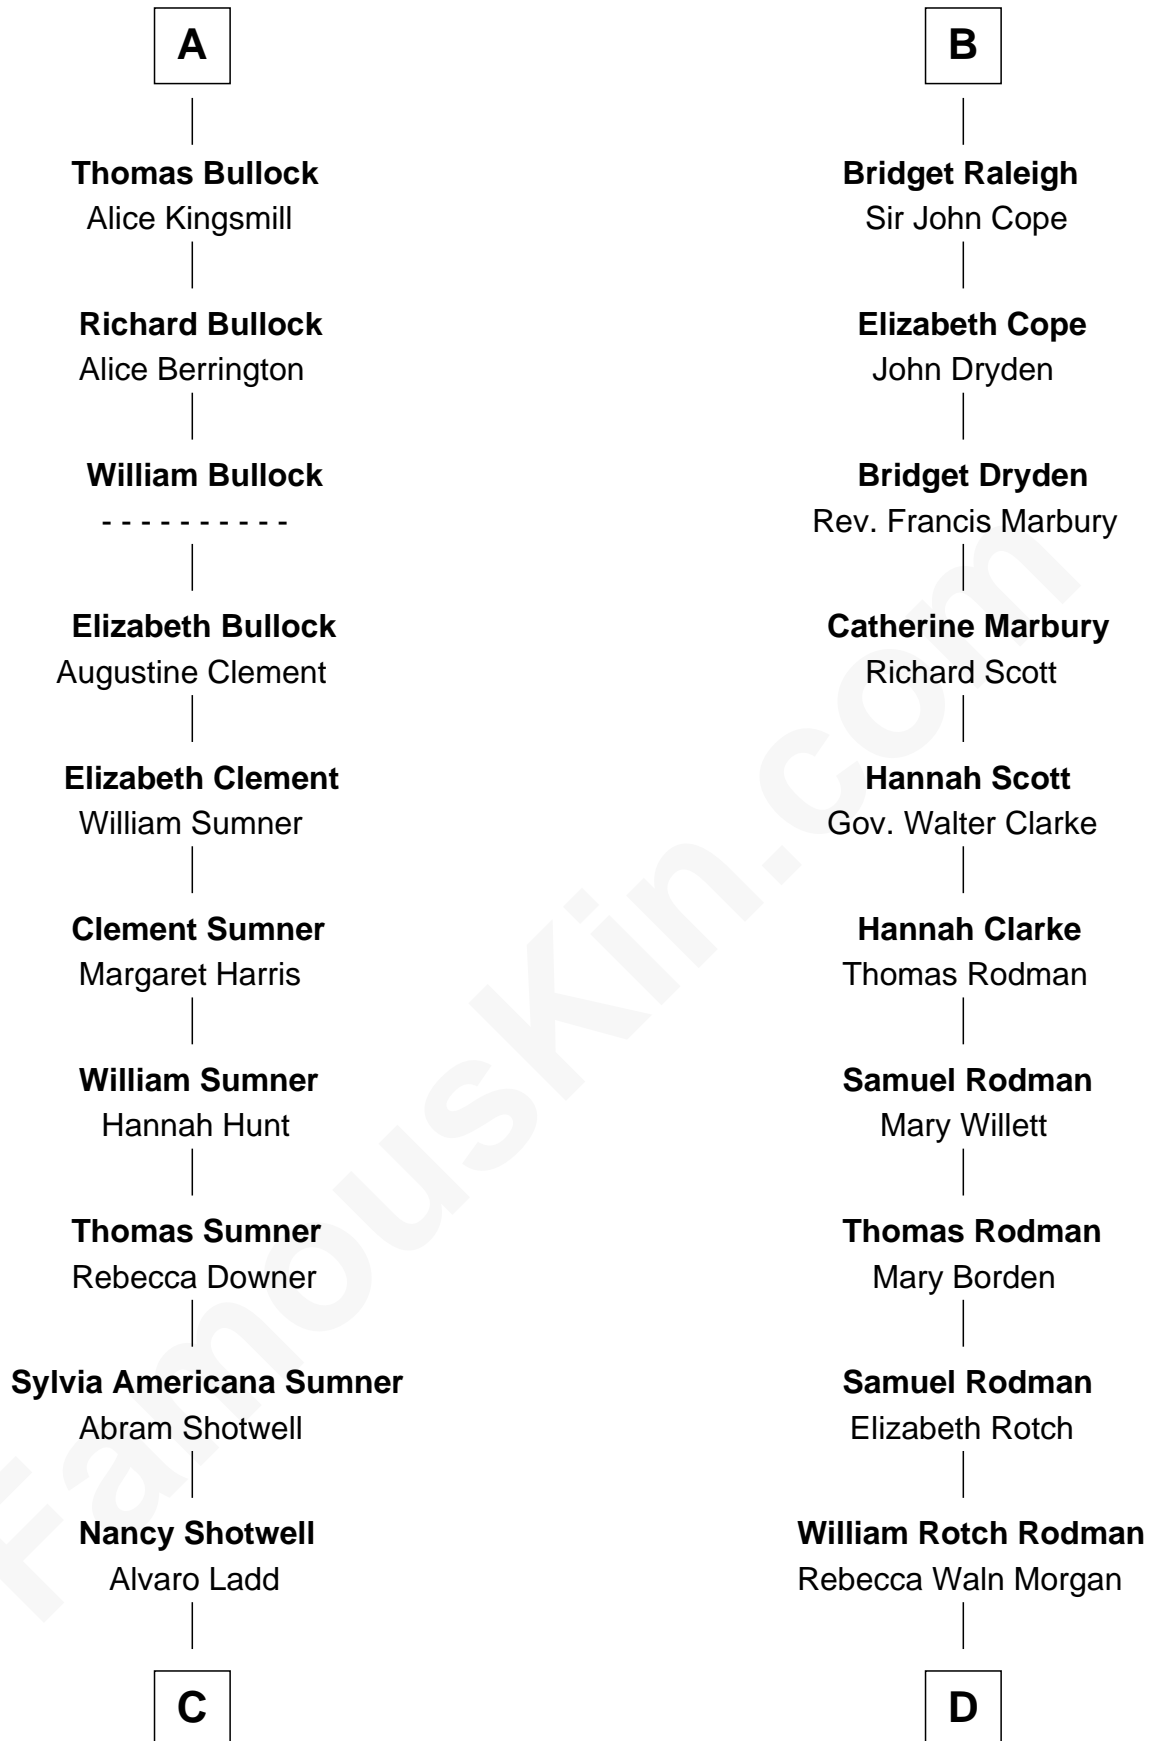

FamousKin.com Relationship Chart of

Alan Ladd

Movie Actor

19th cousin 2 times removed of

Tuesday Weld

TV and Movie Actress

Hugh le Despencer

Eleanor de Clare

Anne de Ferrers

Edward Despencer

Elizabeth Burghersh

Margaret Despencer

Robert de Ferrers

Phillippa Ferrers

Sir Thomas Greene

Elizabeth Greene

William Raleigh

Sir Edward Raleigh

Margaret Verney

Sir Edward Raleigh

Anne Chamberlayne

B

C

Oscar F. Ladd
Julia Henrietta Meigs

Alan Harwood Ladd
Selina Raleigh

Alan Ladd
Movie Actor

D

Alfred Rodman
Anna Lothrop Motley

Eloise Rodman
Stephen Minot Weld

Edward Motley Weld
Sarah Lothrop King

Lothrop Motley Weld
Yosene Balfour Ker

Tuesday Weld
TV and Movie Actress