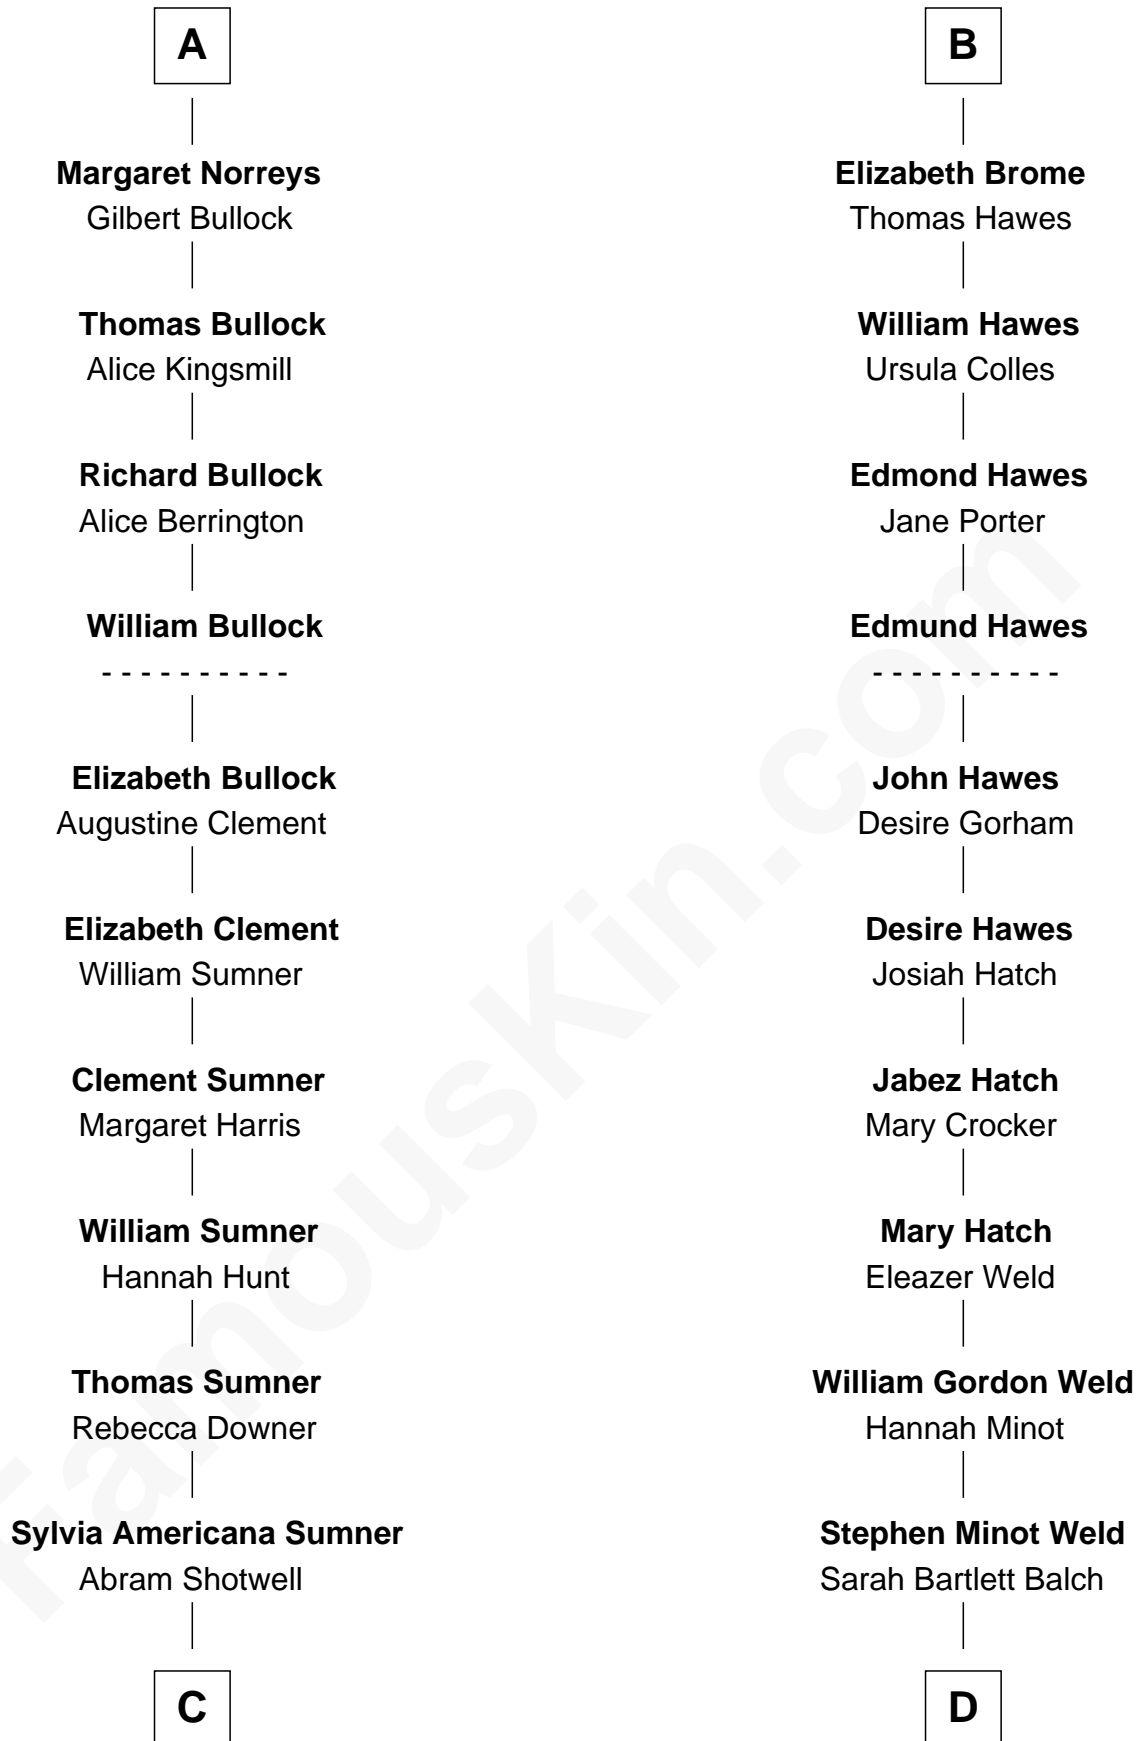

FamousKin.com Relationship Chart of

Alan Ladd

Movie Actor

20th cousin of

Tuesday Weld

TV and Movie Actress

Sir William le Latimer

C

Nancy Shotwell

Alvaro Ladd

Oscar F. Ladd

Julia Henrietta Meigs

Alan Harwood Ladd

Selina Raleigh

Alan Ladd

Movie Actor

D

Stephen Minot Weld

Eloise Rodman

Edward Motley Weld

Sarah Lothrop King

Lothrop Motley Weld

Yosene Balfour Ker

Tuesday Weld