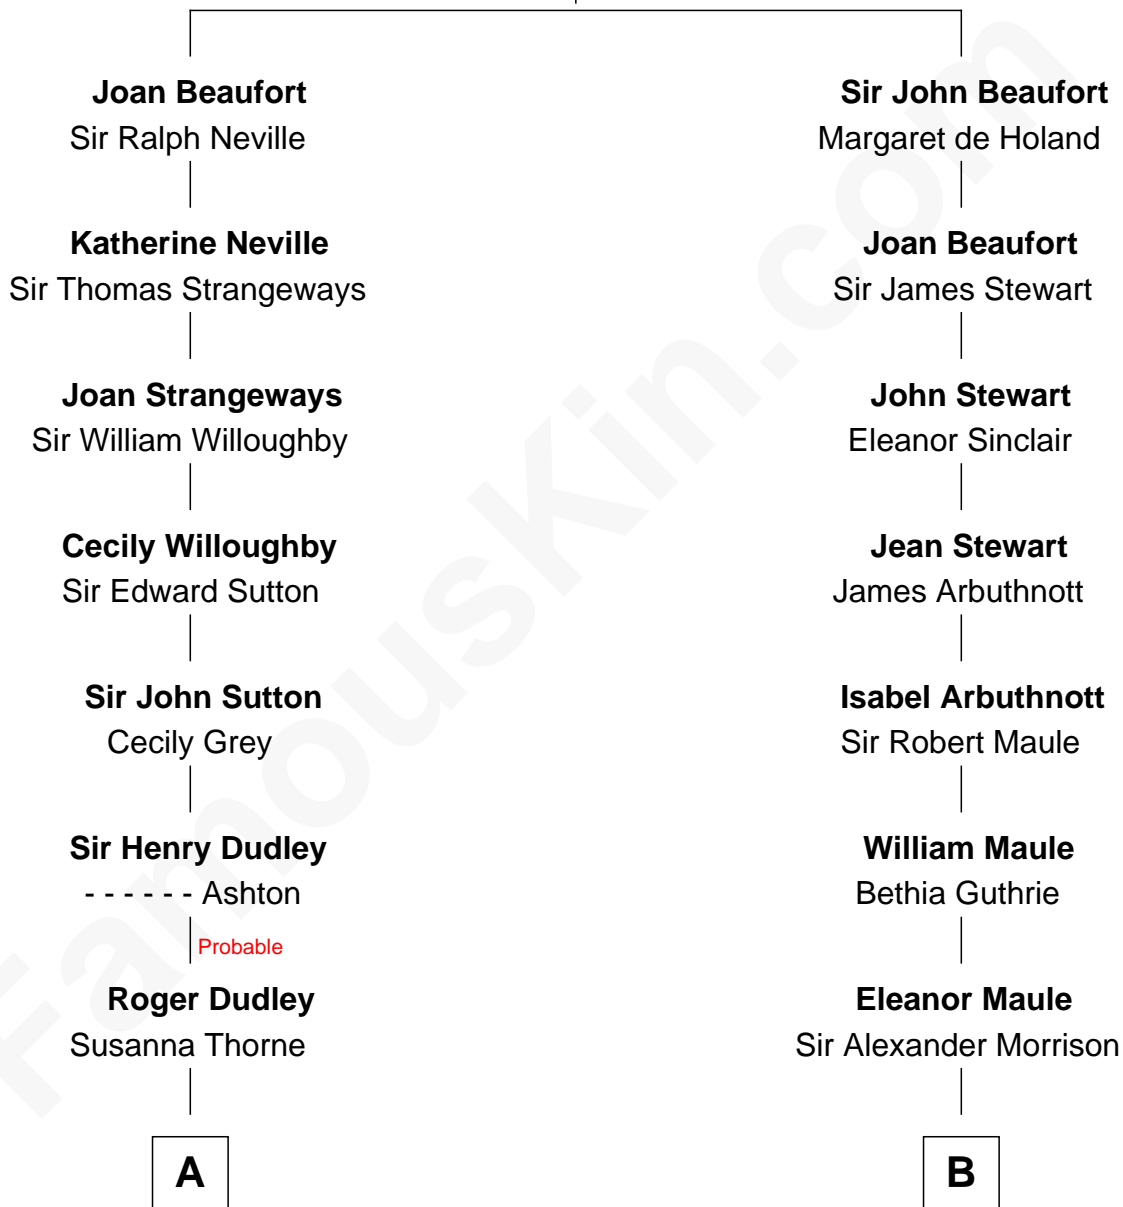

FamousKin.com Relationship Chart of

Alan Ladd

Movie Actor

14th cousin 4 times removed of

Helen Keller

Author and Activist

John of Gaunt

Katherine Roet

C

—
Alan Harwood Ladd

Selina Raleigh

—
Alan Ladd

Movie Actor

FamousKin.com