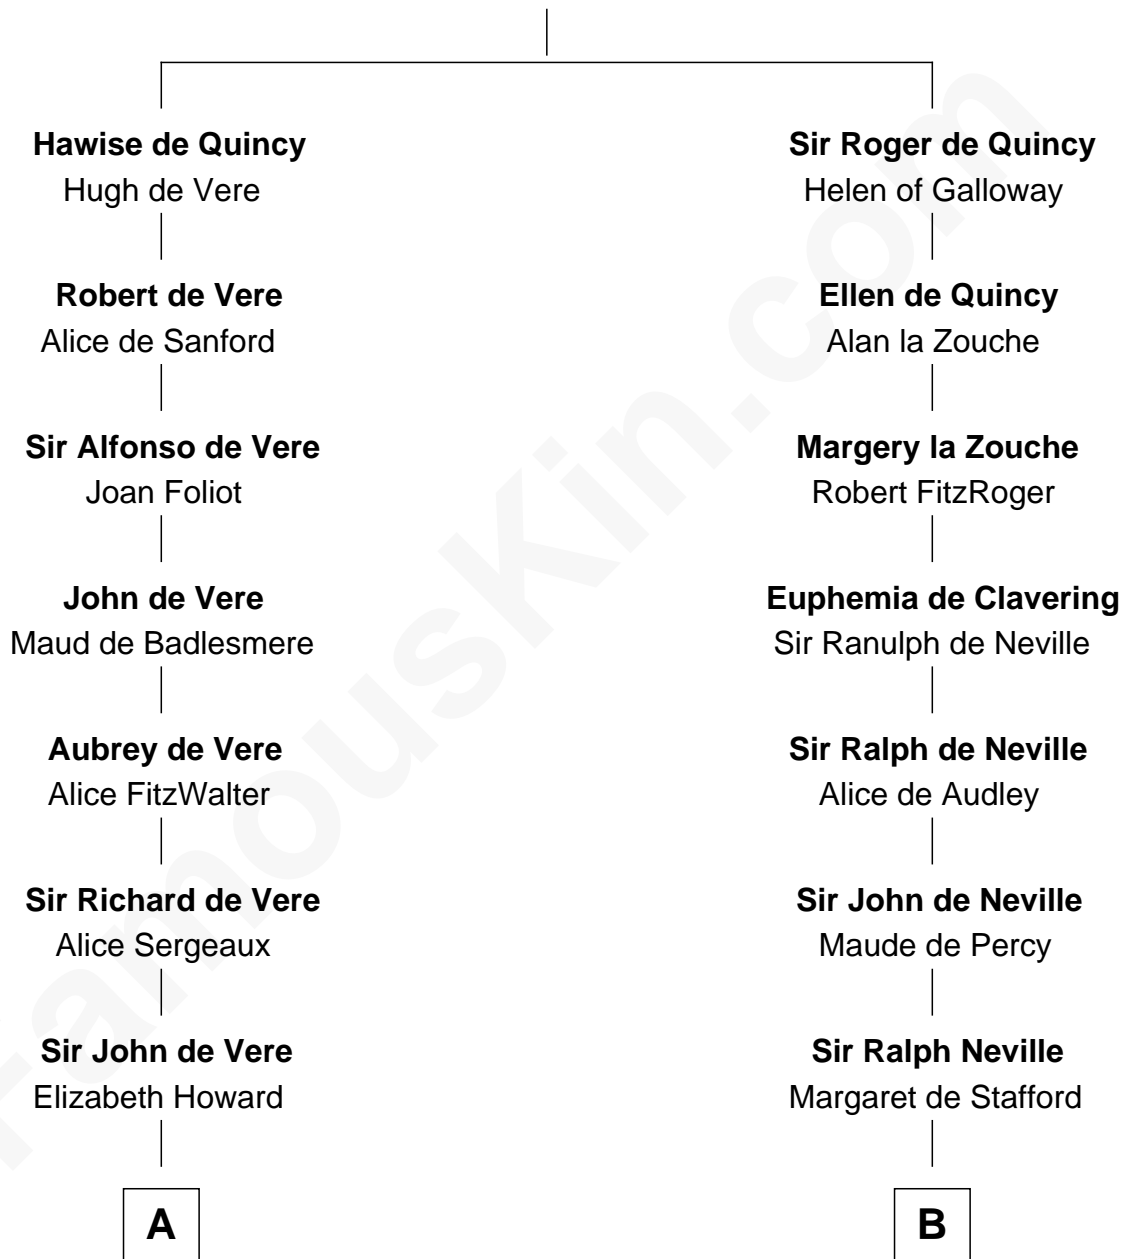

# FamousKin.com Relationship Chart of

**Alan Ladd**

*Movie Actor*

21st cousin of

**Helen Keller**

*Author and Activist*

**Saher de Quincy**  
Margaret de Beaumont

**C**

**Sylvia Americana Sumner**

Abram Shotwell

**Nancy Shotwell**

Alvaro Ladd

**Oscar F. Ladd**

Julia Henrietta Meigs

**Alan Harwood Ladd**

Selina Raleigh

**Alan Ladd**

*Movie Actor*

**D**

**Col. Bernard Moore**

Anne Catherine Spotswood

**Col. Alexander Spotswood Moore**

Elizabeth Aylett

**Mary Fairfax Moore**

David Keller

**Arthur Henley Keller**

Kate Adams

**Helen Keller**

*Author and Activist*