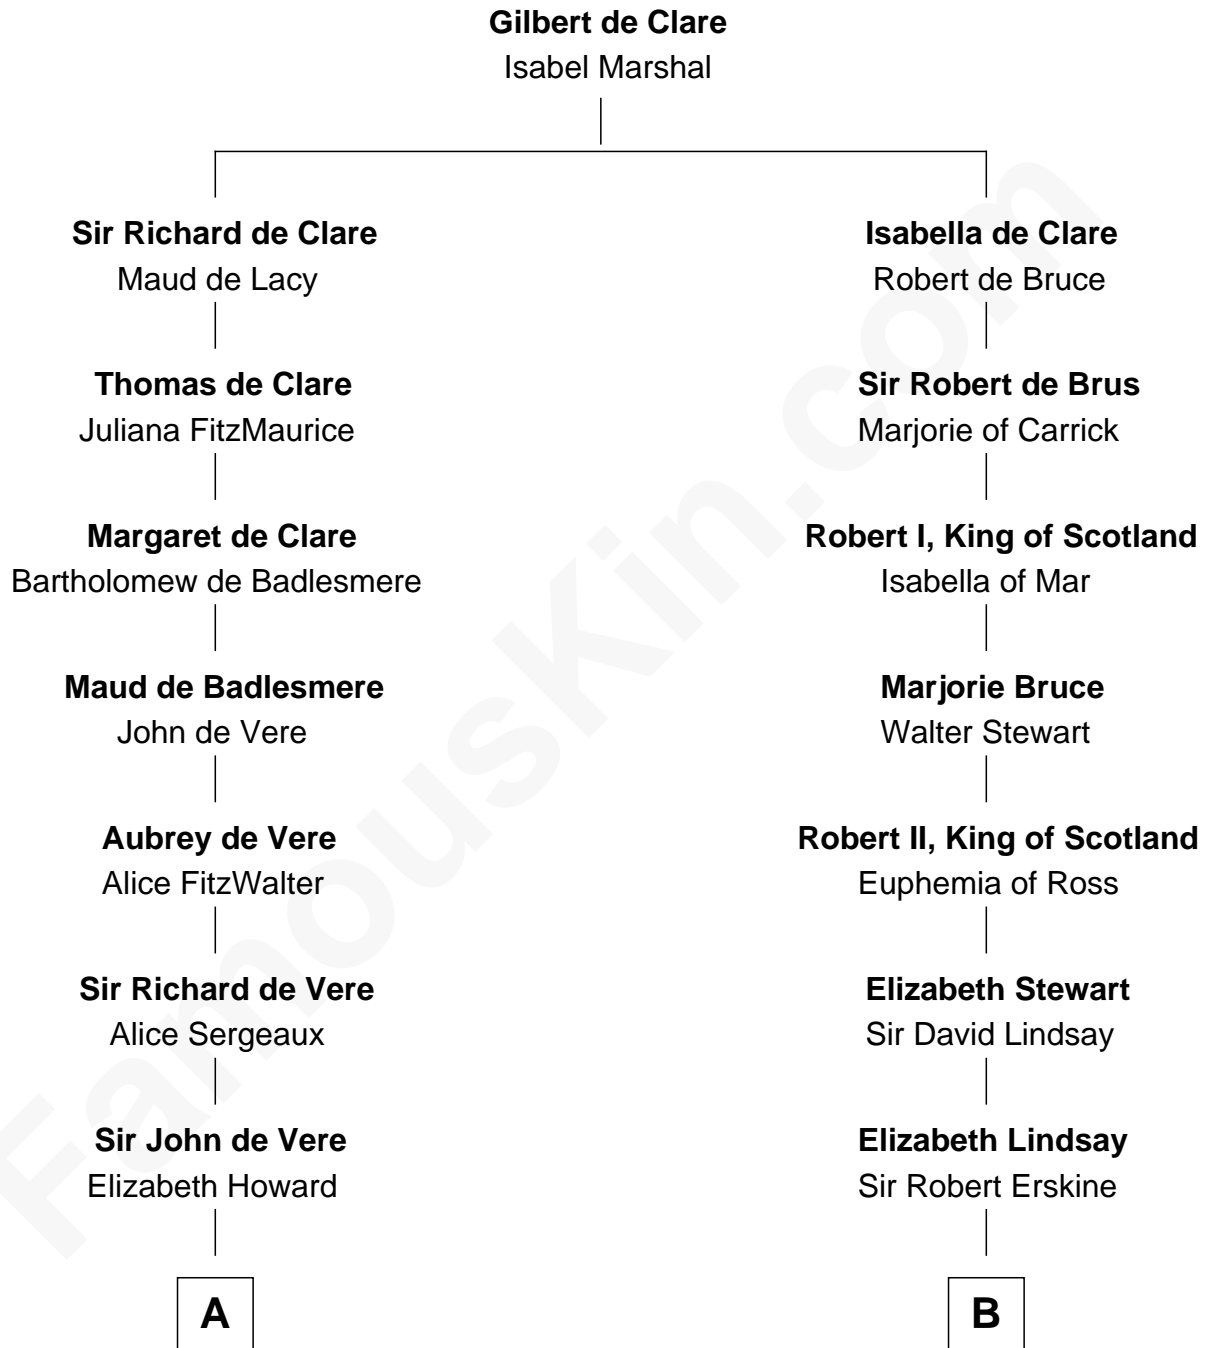

FamousKin.com Relationship Chart of

Alan Ladd
Movie Actor

16th cousin 5 times removed of

Philip Livingston

Signer of the Declaration of Independence

C

—
Sylvia Americana Sumner

Abram Shotwell

—
Nancy Shotwell

Alvaro Ladd

—
Oscar F. Ladd

Julia Henrietta Meigs

—
Alan Harwood Ladd

Selina Raleigh

—
Alan Ladd

Movie Actor