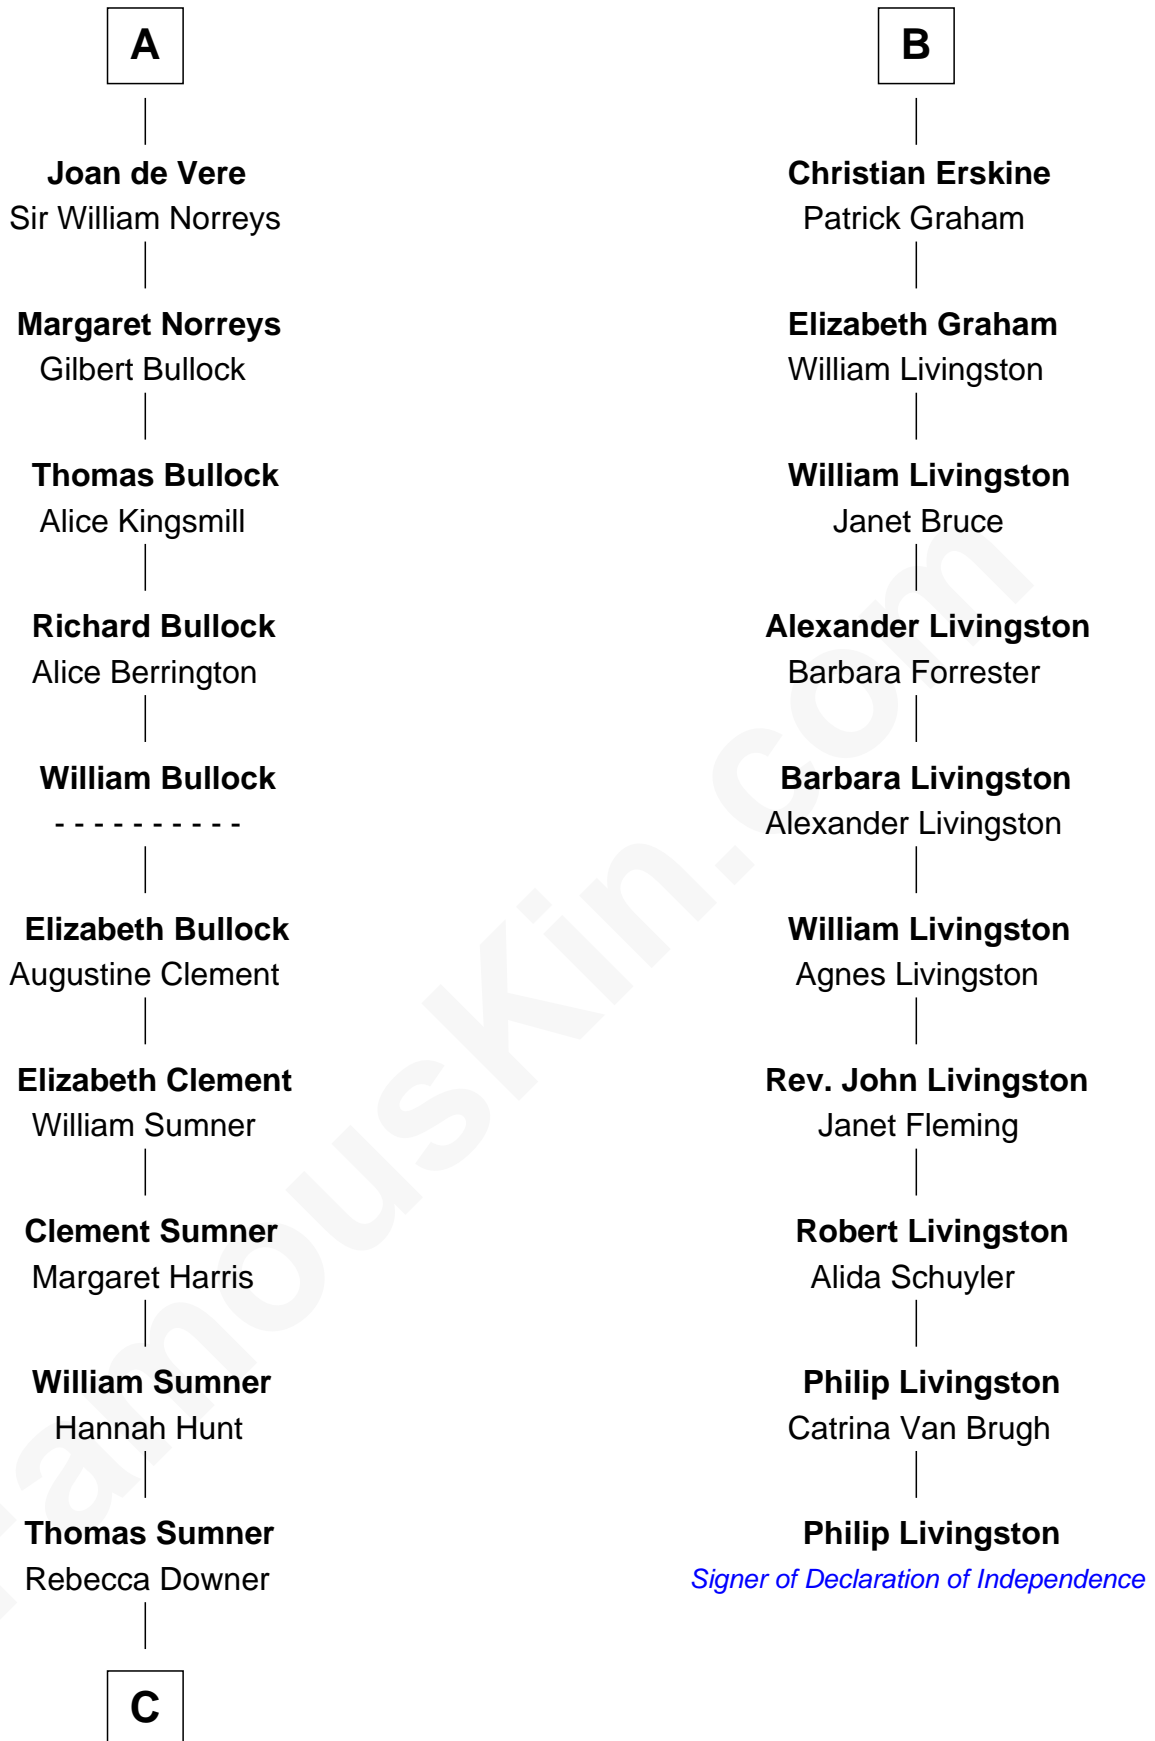

FamousKin.com Relationship Chart of

Alan Ladd
Movie Actor

16th cousin 5 times removed of

Philip Livingston

Signer of the Declaration of Independence

C

—
Sylvia Americana Sumner

Abram Shotwell

—
Nancy Shotwell

Alvaro Ladd

—
Oscar F. Ladd

Julia Henrietta Meigs

—
Alan Harwood Ladd

Selina Raleigh

—
Alan Ladd

Movie Actor